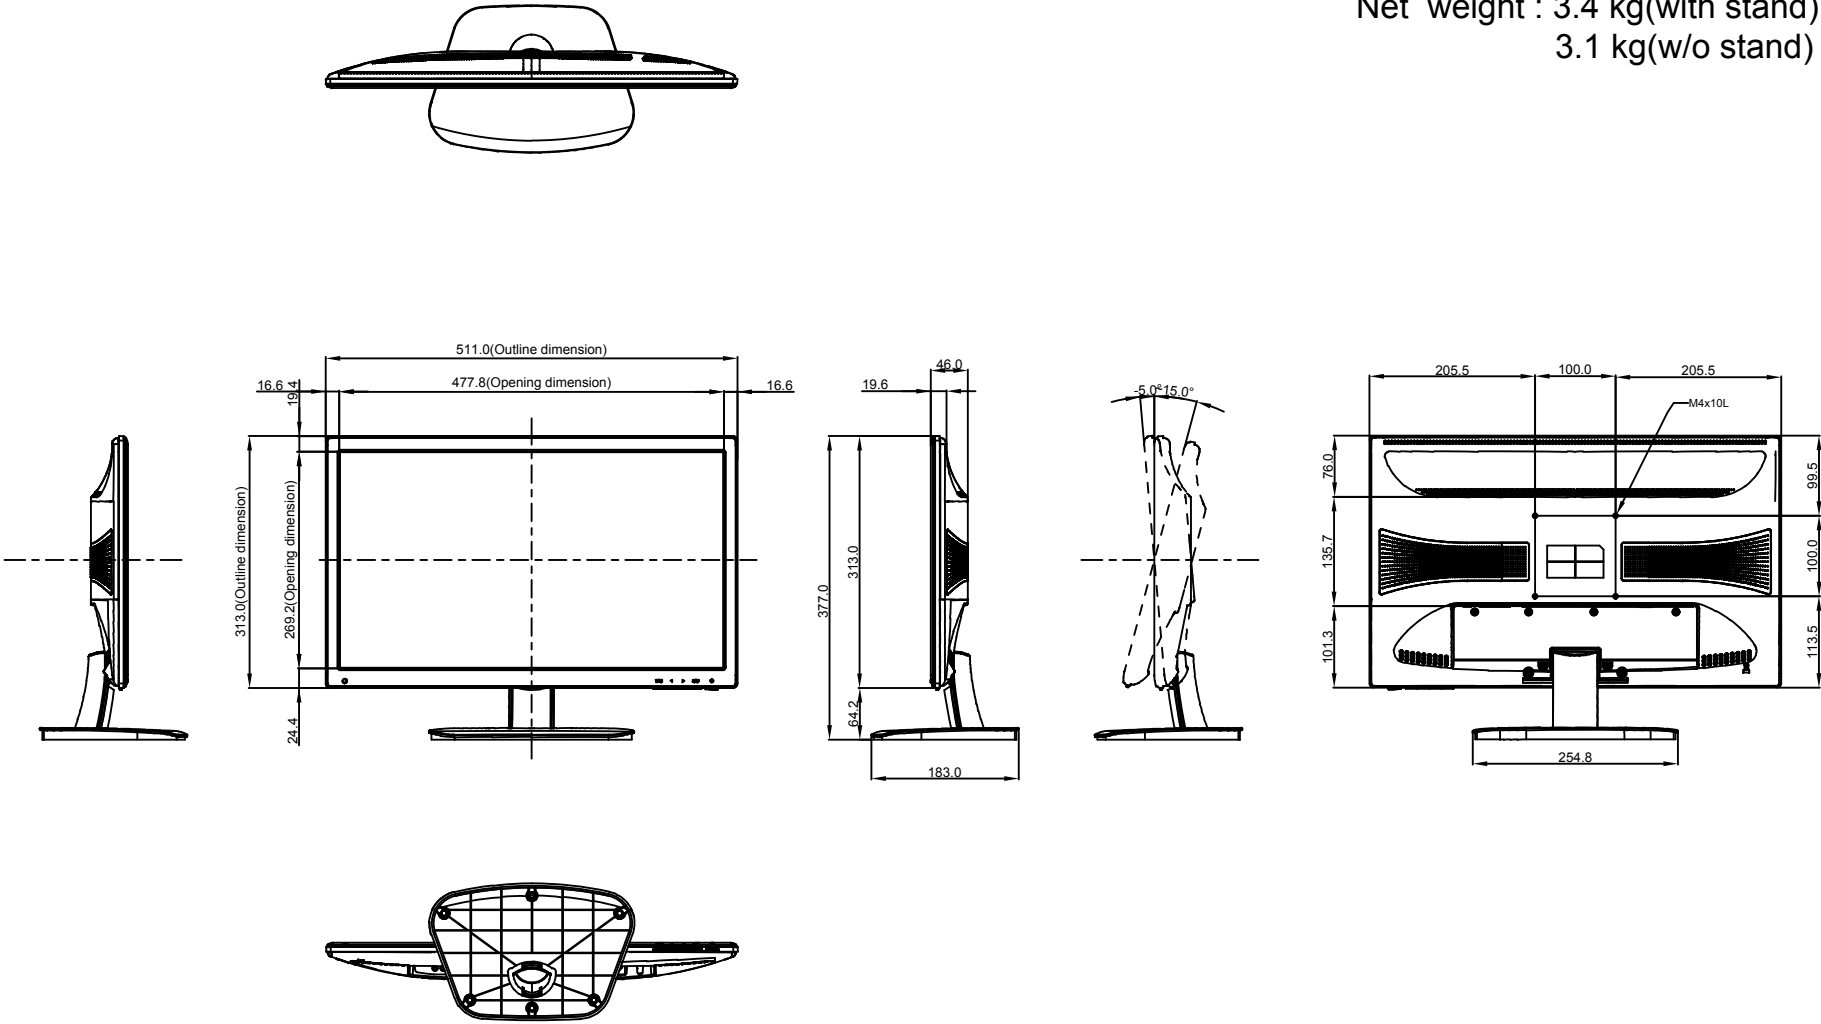

LA-22

Net weight : 3.4 kg(with stand)
3.1 kg(w/o stand)

SPECIFICATIONS SUBJECT TO CHANGE WITHOUT NOTICE.

 www.agneovo.com	Model Name:	LA-22
	<small>THIS DRAWING ON THIS PRINT AND INFORMATION BELONG WITH AG Neovo. ANY REPRODUCTION IN PART OR WHOLE WITHOUT WRITTEN PERMISSION OF AG Neovo IS PROHIBITED.</small>	<small>THIS MODEL IS A PRODUCTION</small>