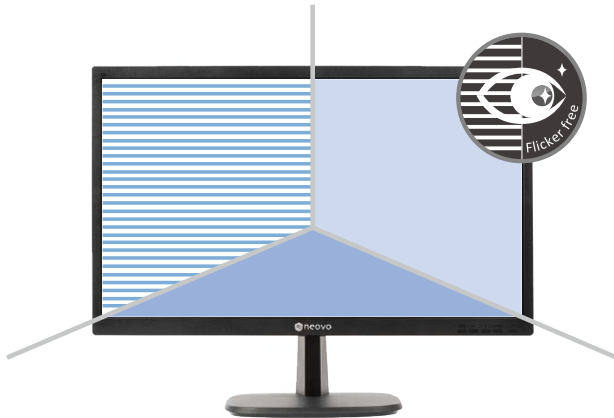

LA-Series LCD Monitor 22" | 24" | 27"

Essential Displays for Both Workplace and Home

Eye comfort characterises the LA-Series, an array of displays crafted to accommodate daily usage. Multiple connectivity options—DisplayPort, HDMI, and VGA—and hence diverse multimedia applications are complemented by the flexibility of settling for a 4:3 or 16:9 aspect ratio. Also featuring a wide viewing angle, an outstanding contrast ratio, and exceptional colour performance, they promise to deliver a pleasantly rewarding visual experience either at work or at home.

Flexible Connectivity and Multimedia Options

Connectivity versatility brings immense flexibility. Given its HDMI, DisplayPort, and VGA input options, you can easily connect an LA-Series display to your current or older peripherals, like PCs, laptops, or media players at the workplace or home.

Audiovisual Multimedia Enjoyment

A 20,000,000:1 contrast ratio, precise colour temperature and preset picture mode settings for reading texts, browsing webpages, or watching videos make the LA-Series a competent multimedia platform. Whether watching videos or listening to music, you can either count on its built-in speakers or plug in your earphones.

Features

- Full HD 1920 x 1080 resolution
- Crisp 20,000,000:1 dynamic contrast ratio
- DisplayPort and HDMI inputs for Full HD connectivity with a variety of devices
- Blue-light filter and Flicker-free display technology reduces eye discomfort
- Selectable aspect ratio
- Built-in speakers and audio mini-jack in/out connection
- VESA mount compatibility for flexible installation