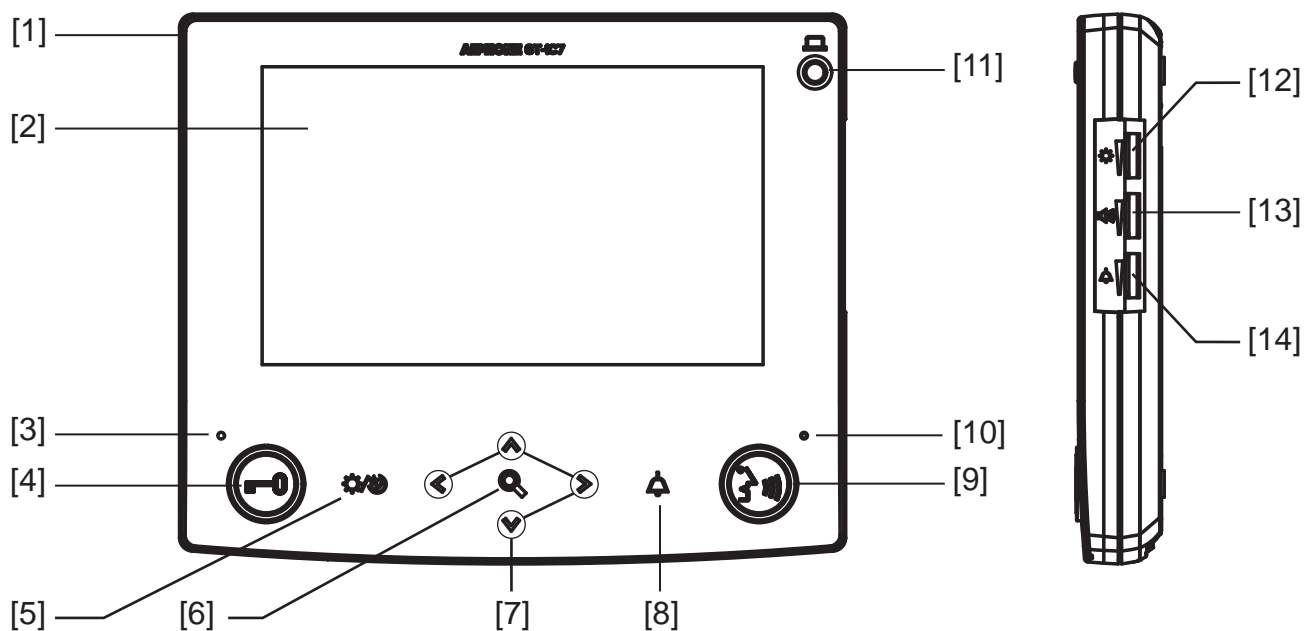

GT-1C7

7" Video Tenant Station

FEATURE CALL-OUT

FEATURE CALL-OUT DEFINITIONS

- [1] Speaker (on back of unit)
- [2] Color LCD video screen
- [3] Status indicator (orange)
- [4] Door release button and indicator (green)
- [5] Adjust button
- [6] Zoom/Wide button
- [7] PanTilt buttons
- [8] Concierge/security guard call/light button
- [9] Talk/Off button & indicator (orange)
- [10] Microphone
- [11] Option button
- [12] Screen brightness control (0-10)
- [13] Receive volume control (0-10)
- [14] Call tone volume control (0-10)

SPECIFICATIONS

- Power Source: 24V DC, supplied from GT-BC
- Communication: Hands-free or Push-to-talk
- Screen: 7 inch TFT color LCD
- Mounting: Surface wall mount
- Temperature: 32-104°F (0-40°C)
- Dimensions: 6-½" H x 7-⅞" W x 1" D
- Weight: Approx. 1.25 lbs (570g)