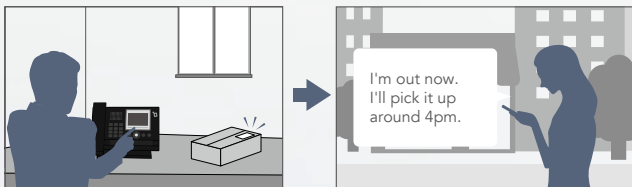

CASE 2

You can respond the call from the Security guard station on the go.