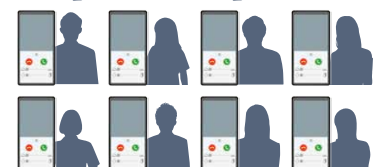

Up to 8 Smartphones