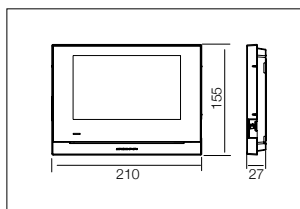

GT-1C7W
Color display
tenant station

*The sales area is limited due to regulations.
Please contact your AIPHONE distributor.

Unit dimension (mm)

Specifications

Power source	24V DC, supplied from PS-2420, 2420S/UL/BF/DM
Video monitor	7 inch TFT LCD touch screen
Type of communication	Open voice hands-free auto-voice actuation or Touch-to-talk communication
Wireless LAN interface	IEEE802.11b/g/n (2.4GHz only) 1ch-11ch
Mounting	Surface wall mount
Material	Unit case: Self-extinguishing PC + ABS resin, Surface panel: Glass