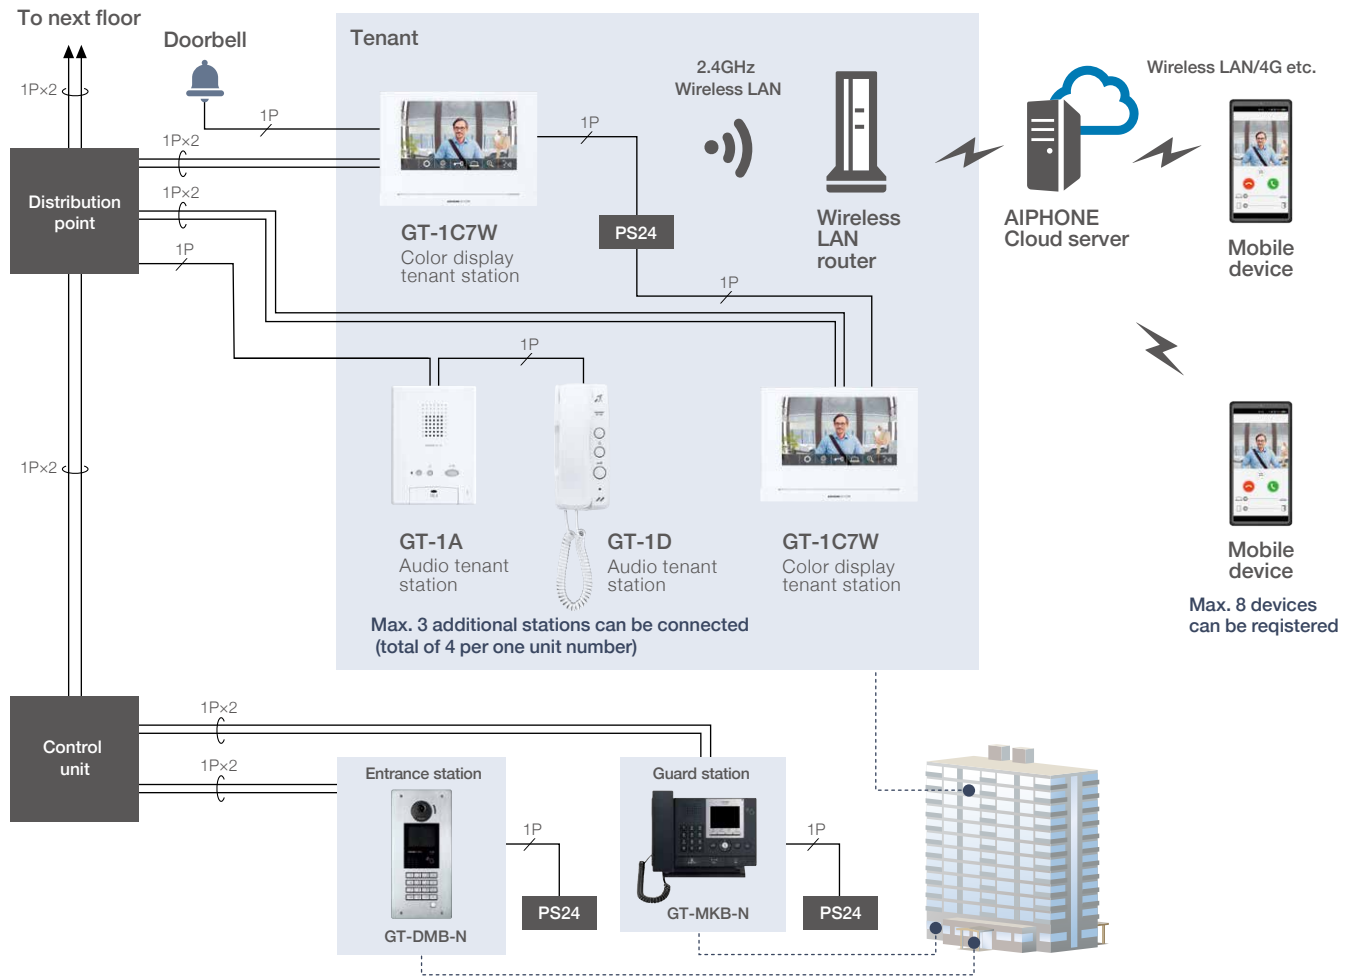

Provides effective security with a clear panoramic view

Easily see and identify visitors standing on the sides and people of all heights. You can safely unlock and monitor the entrance.

Wide image

Zoom in & Pan/Tilt image

No running cost is required. Simply install the Intercom App on your smartphone and you're ready to go.

Free download
Both iOS and Android are available

* All internet connection fees and data usage fees are the responsibility of the user.
* Android is a trademark of Google LLC.
* iOS is the OS name of Apple Inc. IOS is a trademark or registered trademark of Cisco Systems, Inc. in the U.S. and other countries and is used under license.

Up to 8 Smartphones

System configuration example

*The door station cannot be connected to GT-1C7W. *A wireless LAN router can register for only one GT-1C7W in the same room number.
 *Ensure that your internet connection for both the master monitor station and your smartphone meets the minimum requirements for using the application.
 (1.5Mbps for download and 1.5Mbps for upload)

GT-1C7W
Color display
tenant station

*The sales area is limited due to regulations.
Please contact your AIPHONE distributor.

Unit dimension (mm)

Specifications

Power source	24V DC, supplied from PS-2420, 2420S/UL/BF/DM
Video monitor	7 inch TFT LCD touch screen
Type of communication	Open voice hands-free auto-voice actuation or Touch-to-talk communication
Wireless LAN interface	IEEE802.11b/g/n (2.4GHz only) 1ch-11ch
Mounting	Surface wall mount
Material	Unit case: Self-extinguishing PC + ABS resin, Surface panel: Glass