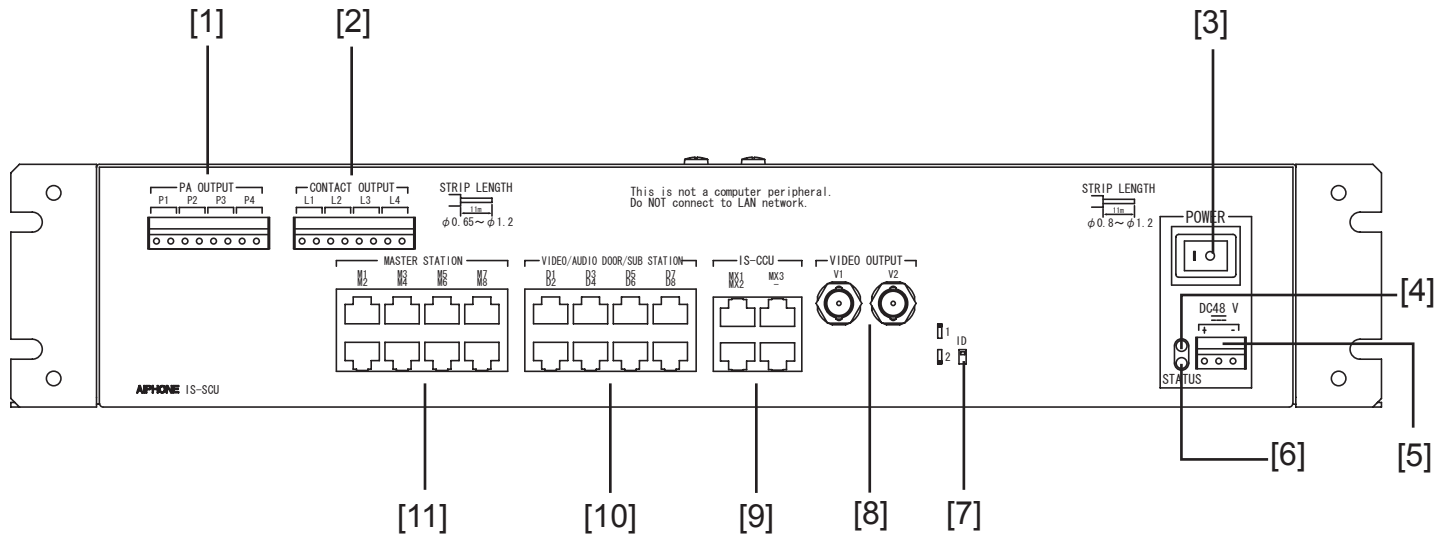

IS-SCU

Add-on Control Unit

FEATURE CALL-OUT:

FEATURE CALL-OUT DEFINITIONS:

- [1] PA (Paging) output terminals
- [2] Contact output terminals
- [3] Power switch
- [4] Power LED (green)
- [5] Power terminals
- [6] Status LED (green)
- [7] ID setting switch
- [8] Video output (2 BNC ports)
- [9] Central Control Unit (IS-CCU) ports
- [10] Video/Audio Door/Sub station ports
- [11] Master Station ports

SPECIFICATIONS:

Power Source:	48V DC (IS-PU-UL)
Current consumption:	Max. 1A
Talk/Video channels:	2 talk, 2 video, 1 chime
Master Stations:	Max. 8
Video/Audio/Room subs:	Max. 8
Video output:	NTSC 1Vpp BNC
Mounting:	Rack (2U) or wall
Material:	Steel plate
Color:	Black
Temperature:	32-104°F (0-40°C)
Dimensions:	16-3/4" W x 3-3/8" H x 11-11/16" D
Weight:	Approx. 8.82lbs (4.0kg)