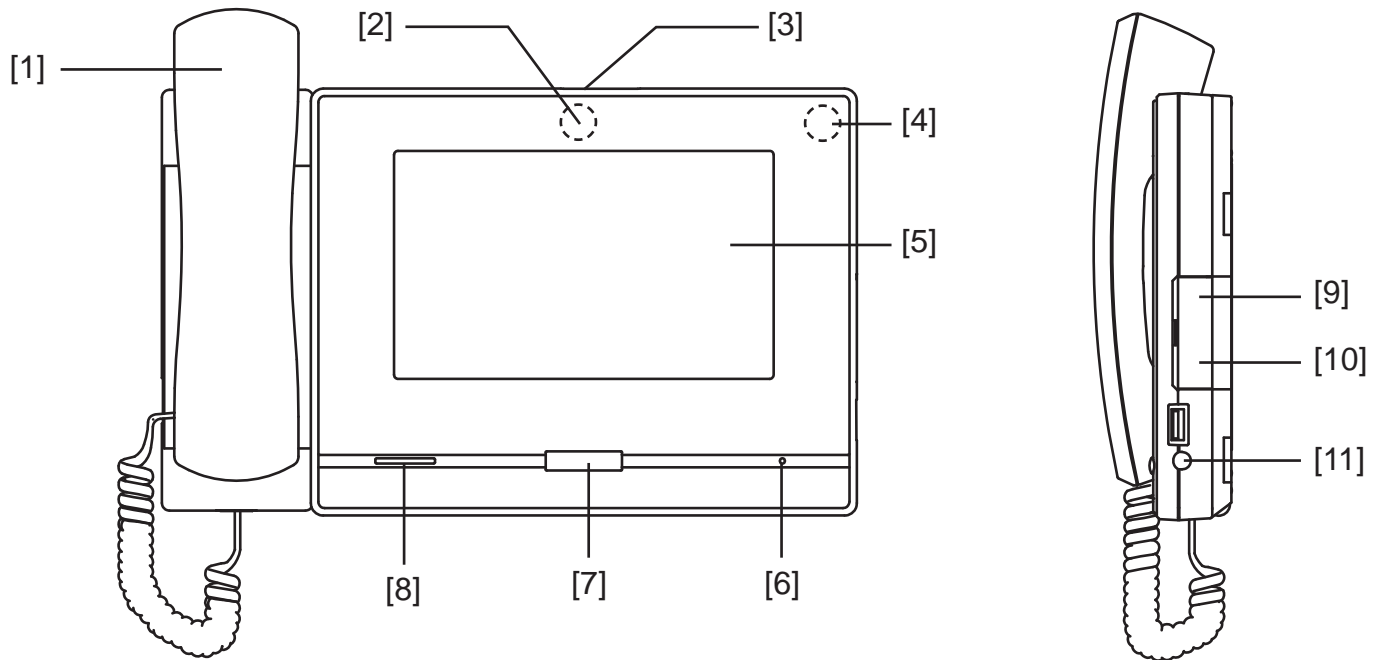

IX-MV7-H

Touchscreen Master Station with Handset for the IX Series

FEATURE CALL-OUT:

FEATURE CALL-OUT DEFINITIONS

- [1] Handset
- [2] Camera
- [3] Privacy mask cover (on top)
- [4] Status indicator light (orange/blue)
- [5] 7" Touchscreen (LCD)
- [6] Microphone
- [7] Home button
- [8] Speaker
- [9] Reset button (under door)
- [10] Slot for microSD card (under door)
- [11] 3.5mm stereo mini jack

SPECIFICATIONS

- Power Source: PoE (IEEE 802.3af class 0)
- Power Draw: 4.32 Watts
- Camera: 1/3" CMOS 720p
- Min. illumination: 5 Lux
- Audio Codec: G.711 (μ -law, A law), G.722
- Video Codec: H.264/AVC, Motion JPEG
- Protocols: IPv4, IPv6, TCP, UDP, SIP, HTTP, HTTPS, RTSP, RTP, RTCP, IGMP, MLD, SMTP, FTP, DHCP, NTP, DNS
- Port Security: IEEE 802.1X
- Operating Temp: 32° ~ 104°F (0° ~ 40°C)
- Dimensions: 8-1/16" H x 11" W x 2-3/16" D