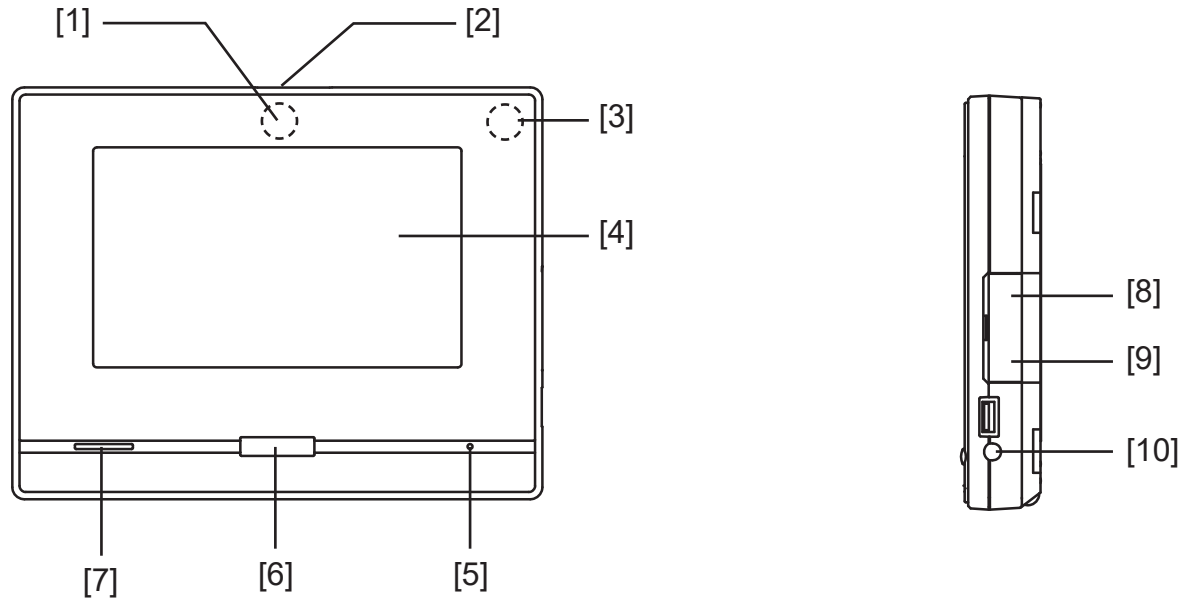

IX-MV7

Hands-free Touchscreen Master Station for the IX Series

FEATURE CALL-OUT:

FEATURE CALL-OUT DEFINITIONS

- [1] Camera
- [2] Privacy mask cover (on top)
- [3] Status indicator light (orange/blue)
- [4] 7" Touchscreen (LCD)
- [5] Microphone
- [6] Home button
- [7] Speaker
- [8] Reset button (under door)
- [9] Slot for microSD card (under door)
- [10] 3.5mm stereo mini jack

SPECIFICATIONS

- Power Source: PoE (IEEE 802.3af class 0)
- Power Draw: 4.32 Watts
- Camera: 1/3" CMOS 720p
- Min. illumination: 5 lux
- Audio Codec: G.711 (μ -law, A-law), G.722
- Video Codec: H.264/AVC, Motion JPEG
- Protocols: IPv4, IPv6, TCP, UDP, SIP, HTTP, HTTPS, RTSP, RTP, RTCP, IGMP, MLD, SMTP, FTP, DHCP, NTP, DNS
- Port Security: IEEE 802.1X
- Operating Temp: 32° ~ 104°F (0° ~ 40°C)
- Dimensions: 6-3/4" H x 8-11/16" W x 1-1/4" D