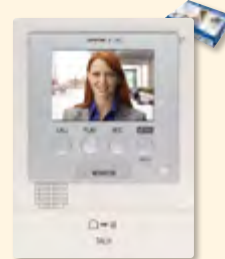

Master Station