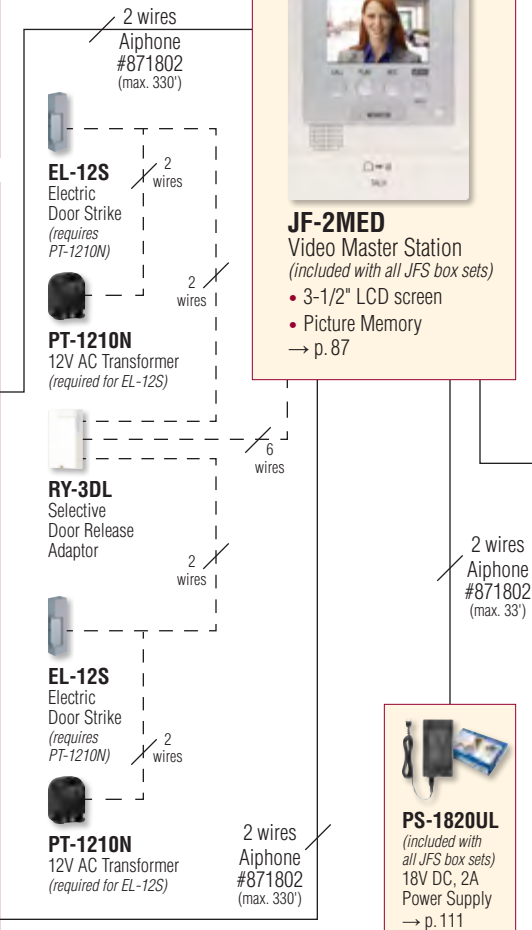

**JF-DVF**  
Video Door Station  
(included with JFS-2AEDF box set)

- Fixed camera
- Stainless steel panel
- Weather and vandal resistant
- Flush mount (back box included)  
→ p. 88

**JF-DVF-HID**  
Card Access Video Door Station

- HID® ProxPoint® Plus Proximity Card Reader
- Fixed camera
- Stainless steel panel
- Weather and vandal resistant
- Flush mount (back box included)  
→ p. 88

**JF-D**  
Audio Door Station

- Plastic chassis
- Weather resistant
- Surface mount  
→ p. 87

## Master Station

**JF-2MED**  
Video Master Station  
(included with all JFS box sets)

- 3-1/2" LCD screen
- Picture Memory  
→ p. 87

## Master Station Features

- Compact, attractive design complements most interiors
- Hands-free or push-to-talk communication
- Leave up to 3 voice memos to be heard at the master station (approx. 15 seconds per memo)
- Pre-record up to 2 entrance messages to manually control from the master station, but to be heard at the door station (approx. 10 seconds per message)
- Single or selective door release with RY-3DL
- Video monitoring
- Picture memory records up to 50 calls (JF-2MED only)
- All Call to inside master and sub stations
- Video out to DVR via supplied connector