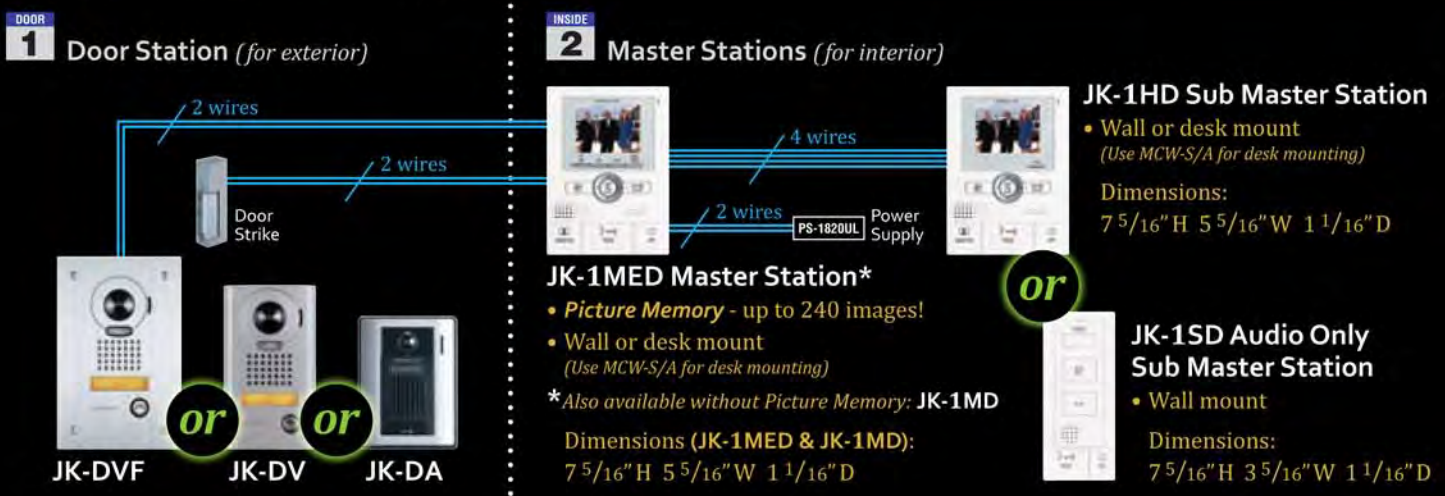

## JK BOXED SETS

Each set includes 1 master station, 1 door station, & 1 power supply

### with Picture Memory

JKS-1AED: JK-1MED + JK-DA + power supply

JKS-1AEDV: JK-1MED + JK-DV + power supply

JKS-1AEDF: JK-1MED + JK-DVF + power supply

### without Picture Memory

JKS-1AD: JK-1MD + JK-DA + power supply

JKS-1ADV: JK-1MD + JK-DV + power supply

JKS-1ADF: JK-1MD + JK-DVF + power supply

## WIRING EXAMPLE\*

*\*Diagram is for illustrative purposes only. System wiring may vary by installation! Refer to instruction manual for actual wire count & installation directions.*