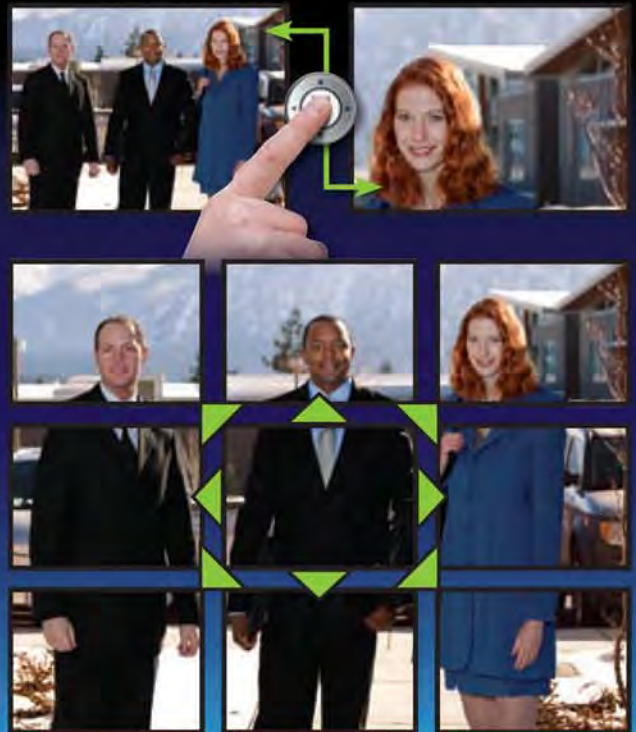

# Picture Memory

**Record up to 240 images!**

40 image sequences at 6 frames per sequence

Automatically records in both **ZOOM & WIDE** views.

Zoom View

Wide View

# PanTilt & Zoom

**ZOOM IN** or **ZOOM OUT** to identify everyone at the entrance.

**PANTILT** to see individuals up close.

Greater detail is just **ONE PUSH** away!