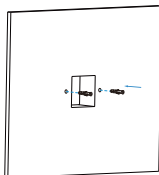

Use 2 ST4X20 screws to fix the wall bracket in the wall.