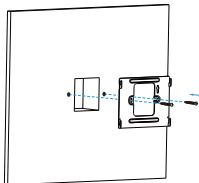

### Without 86 embedded box in the wall

Mark 2 fixation holes through wall bracket on the wall, the distance between which is 60mm. Make sure the all cables can be passed from the middle of wall bracket.

Take down the bracket, then using a 5mm hand drill to make the 2 fixation holes on the wall you marked before.

Use 2 ST4X20 screws to fix the wall bracket in the wall.

Once the fixation holes are made, insert the two screw fixing seats provided.

### With 86 embedded box in the wall

Make sure all cables in the 86 embedded box.

Fix the wall bracket on the 86 embedded box with 2 M4X30 screws.