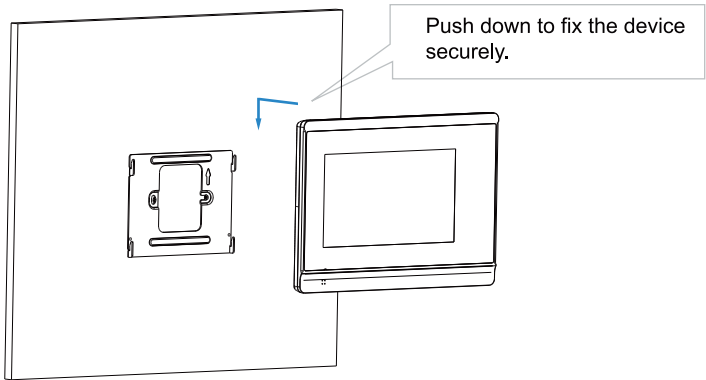

Take down the bracket, then using a 5mm hand drill to make the 2 fixation holes on the wall you marked before.

Use 2 ST4X20 screws to fix the wall bracket in the wall.

Once the fixation holes are made, insert the two screw fixing seats provided.

### With 86 embedded box in the wall

Make sure all cables in the 86 embedded box.

Fix the wall bracket on the 86 embedded box with 2 M4X30 screws.

## Device Mounting