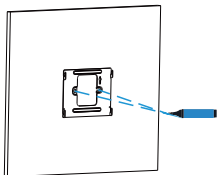

### Without 86 embedded box in the wall

Mark 2 fixation holes through wall bracket on the wall, the distance between which is 60mm. Make sure the all cables can be passed from the middle of wall bracket.