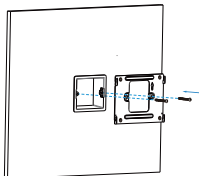

### Without 86 embedded box in the wall

Mark 2 fixation holes through wall bracket on the wall, the distance between which is 60mm. Make sure the all cables can be passed from the middle of wall bracket.

Take down the bracket, then using a 5mm hand drill to make the 2 fixation holes on the wall you marked before.

Use 2 ST4X20 screws to fix the wall bracket in the wall.

Once the fixation holes are made, insert the two screw fixing seats provided.

### With 86 embedded box in the wall

Make sure all cables in the 86 embedded box.

Fix the wall bracket on the 86 embedded box with 2 M4X30 screws.