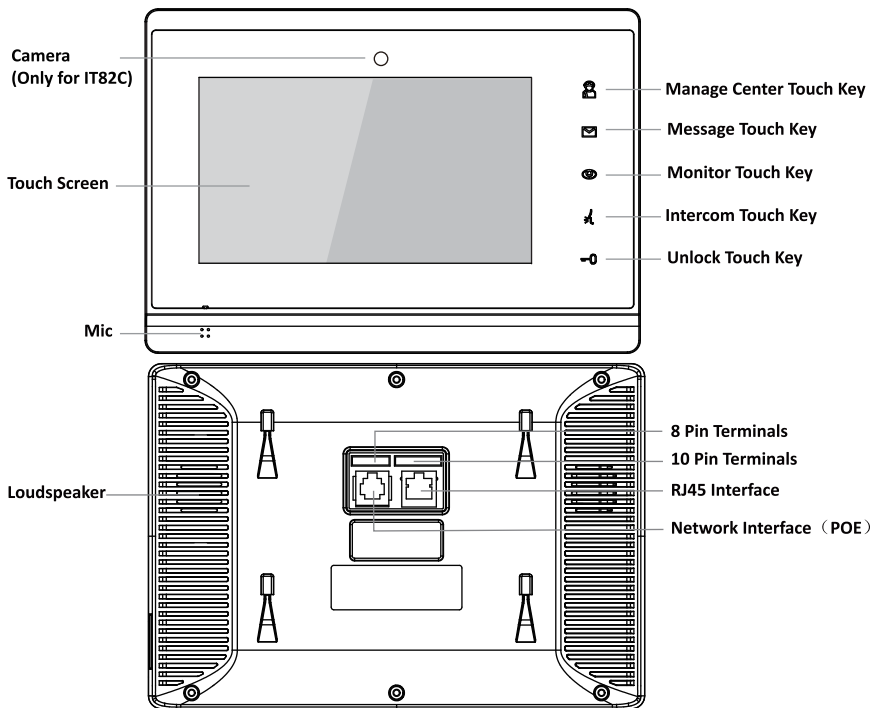

Product Overview