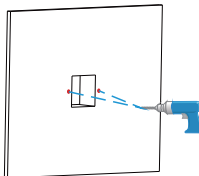

### Without 86 embedded box in the wall

Mark 2 fixation holes through wall bracket on the wall, the distance between which is 60mm. Make sure the all cables can be passed from the middle of wall bracket.