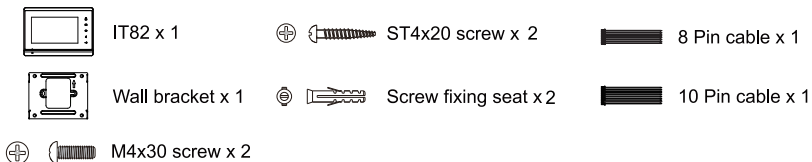

Unpacking

Please make sure the package contains the following items: