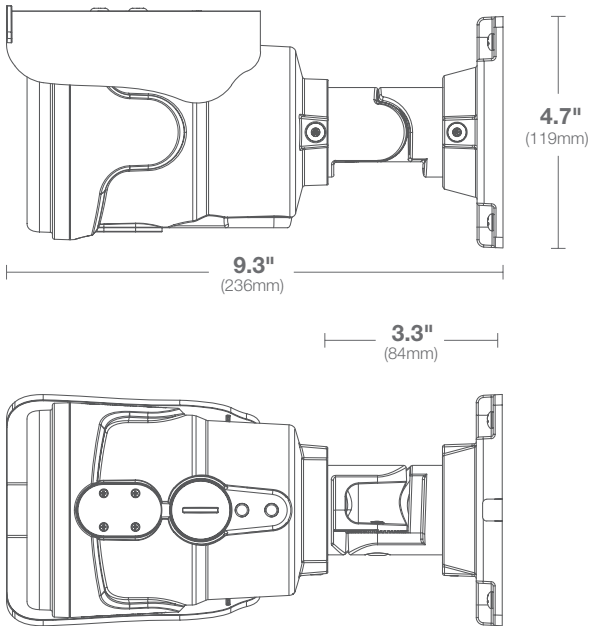

Mechanical

Casing	Die-cast aluminum cylindrical (bullet-style) housing	
	IP66 weather proof standard	
	Impact resistant, IK-10 rated	
Mount	Easily adjustable 3-axis with 360° pan, 90° tilt and 360° z-axis	
Dimensions <i>(See Dimensions)</i>	Unit	4.7" H (119mm) x 4.7" W (119mm) x 9.3" D (236mm)
	Packaged	5.6" H (142mm) x 5.6" W (142mm) x 11" L (280mm)
Weight	Unit	2.72lbs (1.23kg)
	Packaged	3.31lbs (1.5kg)
On Board Storage	MicroSDXC slot up to 256GB (card not included)	
Body Color	AV Costar White (Pantone® Cool Gray 1C)	

Dimensions

See Next Page for Ordering Information