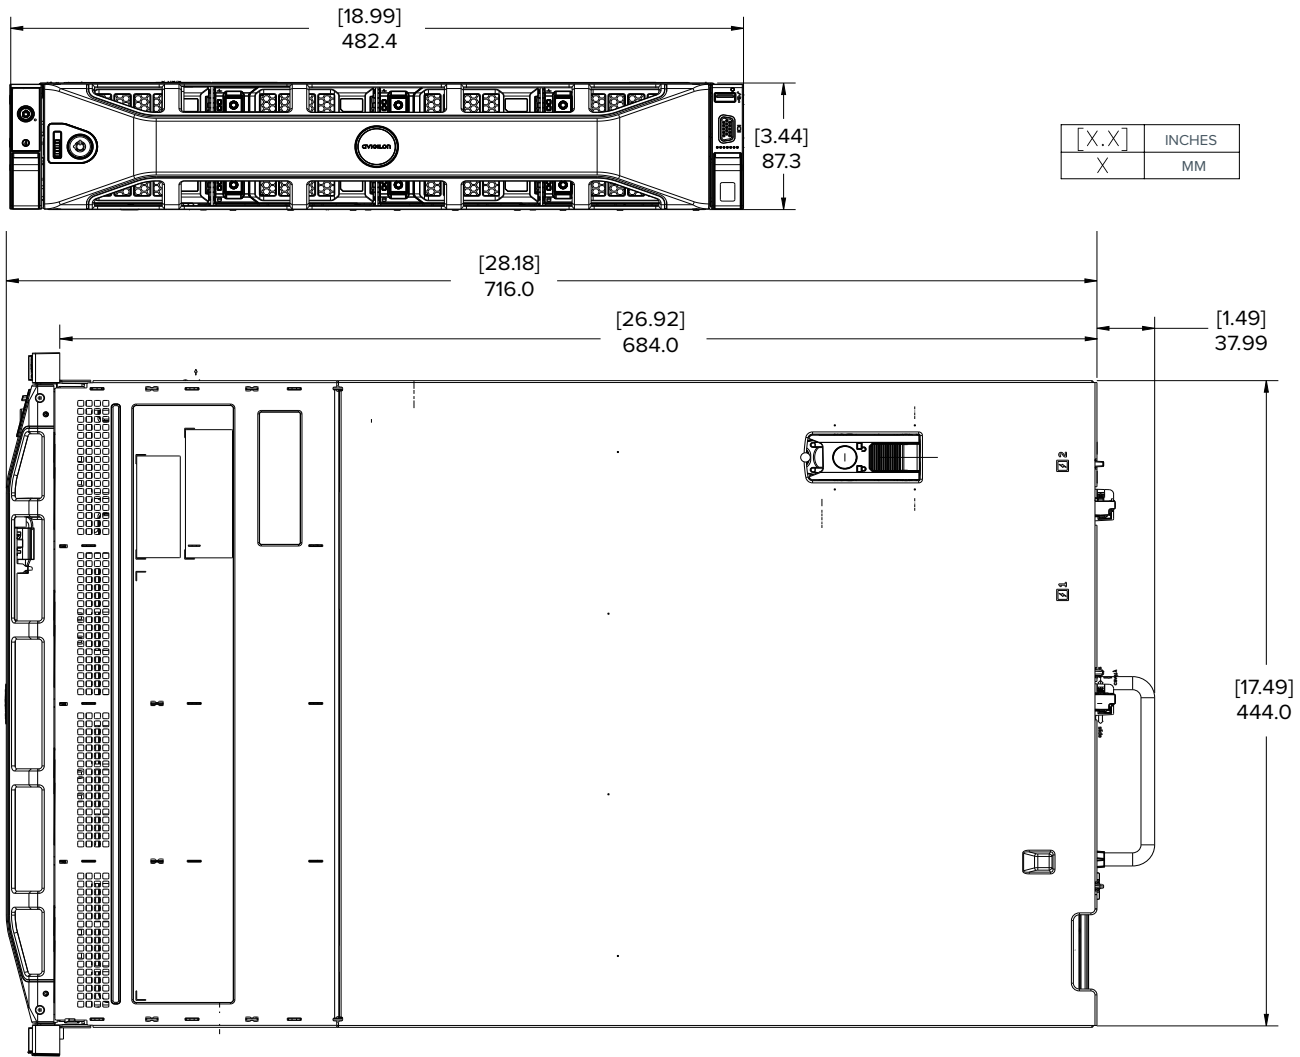

Outline Dimensions

Ordering Information

HD-NVR3-PRM-48TB	48 TB HD NVR Premium with Microsoft Windows Server 2012 R2 for Embedded Systems and Avigilon Control Center
HD-NVR3-PRM-84TB	84 TB HD NVR Premium with Microsoft Windows Server 2012 R2 for Embedded Systems and Avigilon Control Center
HD-NVR3-PRM-137TB	137 TB HD NVR Premium with Microsoft Windows Server 2012 R2 for Embedded Systems and Avigilon Control Center

Avigilon Control Center licenses must be purchased separately

HD-NVR3-ANK1-1	Analytics kit for Avigilon Appearance Search software	HD-NVR3-PRM-HDD06-MID	6TB Mid Bay Hard Drive in Caddie - NVR3 Premium models
HD-NVR3-PRM-2NDCPU	2nd CPU kit	HD-NVR3-PRM-HDD10-FRT	10TB Front Bay Hard Drive in Caddie - NVR3 Premium models
HD-NVR3-PRM-2NDPS-AU	Redundant, hot-swappable power supply, for AU	HD-NVR3-PRM-HDD10-MID	10TB Mid Bay Hard Drive in Caddie - NVR3 Premium models
HD-NVR3-PRM-2NDPS-EU	Redundant, hot-swappable power supply, for EU	HD-NVR3-IDRAC-ENT-UPG	iDrac Enterprise Upgrade
HD-NVR3-PRM-2NDPS-NA	Redundant, hot-swappable power supply, for NA	HD-NVR3-KYD-WARR	Keep Your Drive Warranty
HD-NVR3-PRM-2NDPS-UK	Redundant, hot-swappable power supply, for UK	HD-NVR3-PRM-LPR-KIT	LPR Performance Kit - NVR Premium models
HD-NVR3-SFPPLUS-DA	SFP+ 10GbE Twinax Direct Attach Cable 3m	HD-NVR3-PRM-WARR-EXTEND-1YR	1 Year extended warranty - HD NVR3 PRM
HD-NVR3-SFPPLUS-SR	SFP+ 10GBASE-SR Transceiver	HD-NVR3-PRM-WARR-EXTEND-2YR	2 Year extended warranty - HD NVR3 PRM
HD-NVR3-PRM-HDD06-FRT	6TB Front Bay Hard Drive in Caddie - NVR3 Premium models		

1. HD-NVR3-PRM-xxTB-NA =
   HD-NVR3-PRM-xxTB-UK =
   HD-NVR3-PRM-xxTB-EU =
   HD-NVR3-PRM-xxTB-AU =
   HD-NVR3-PRM-xxTB-DK =
   HD-NVR3-PRM-xxTB-CH =