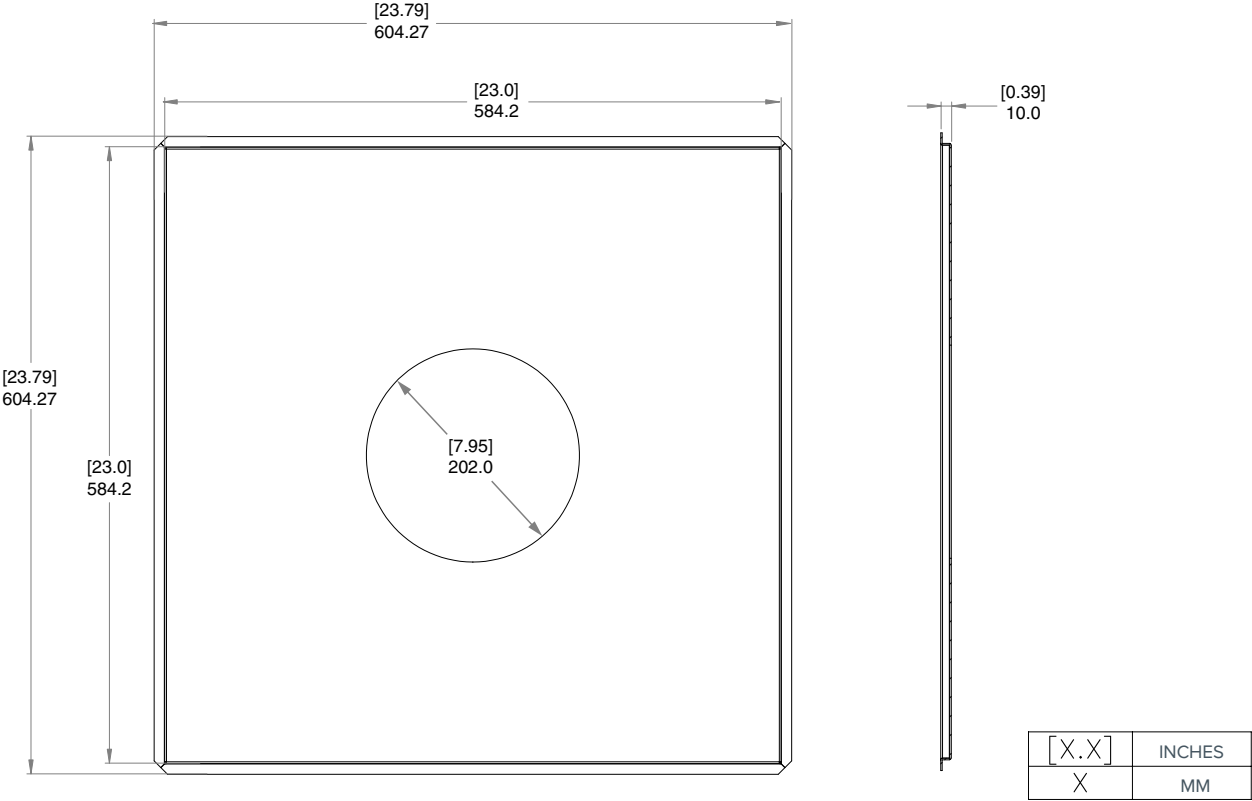

Metal Ceiling Panel for H4 PTZ and HD Multisensor Cameras

PTZMH-DC-CPNL1

Metal ceiling panel for H4 PTZ and HD Multisensor dome cameras	
Weight: 1.97 kg (4.34 lbs)	Finish: Powder Coat, RAL 9003
<ul style="list-style-type: none">• Provides extra support for HD PTZ and HD Multisensor In-Ceiling Dome Cameras• Replaces or reinforces ceiling tiles in suspended ceiling installations	