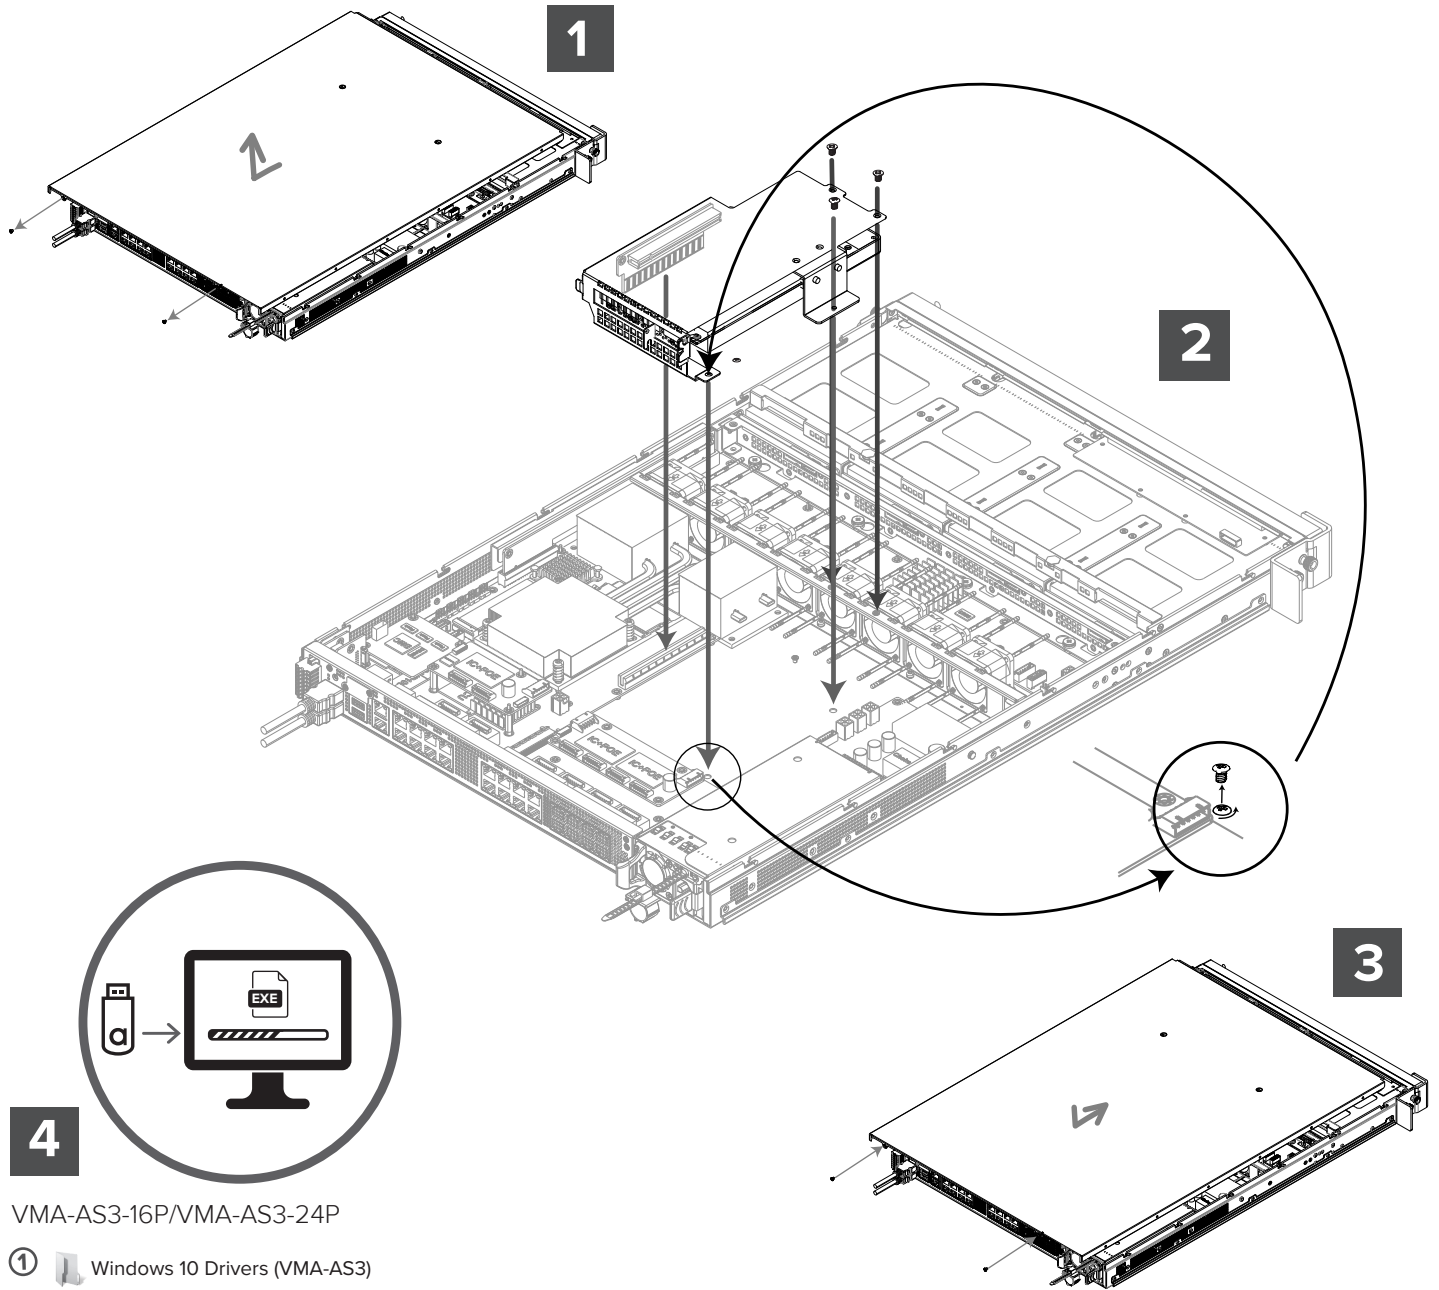

VMA-AS3-ANK (VMA-AS3-16P/VMA-AS3-24P)

VMA-AS3-16P/VMA-AS3-24P

1. 1 Windows 10 Drivers (VMA-AS3)
   [nnn.nn-quadro-desktop-notebook-win10-64bit-international-whql.exe](#)
2. 2 GPU Configuration Tool
   [GPU Configuration Tool.exe](#)

920-0276A-Rev2

© 2020 Avigilon Corporation. All rights reserved.

AVIGILON™