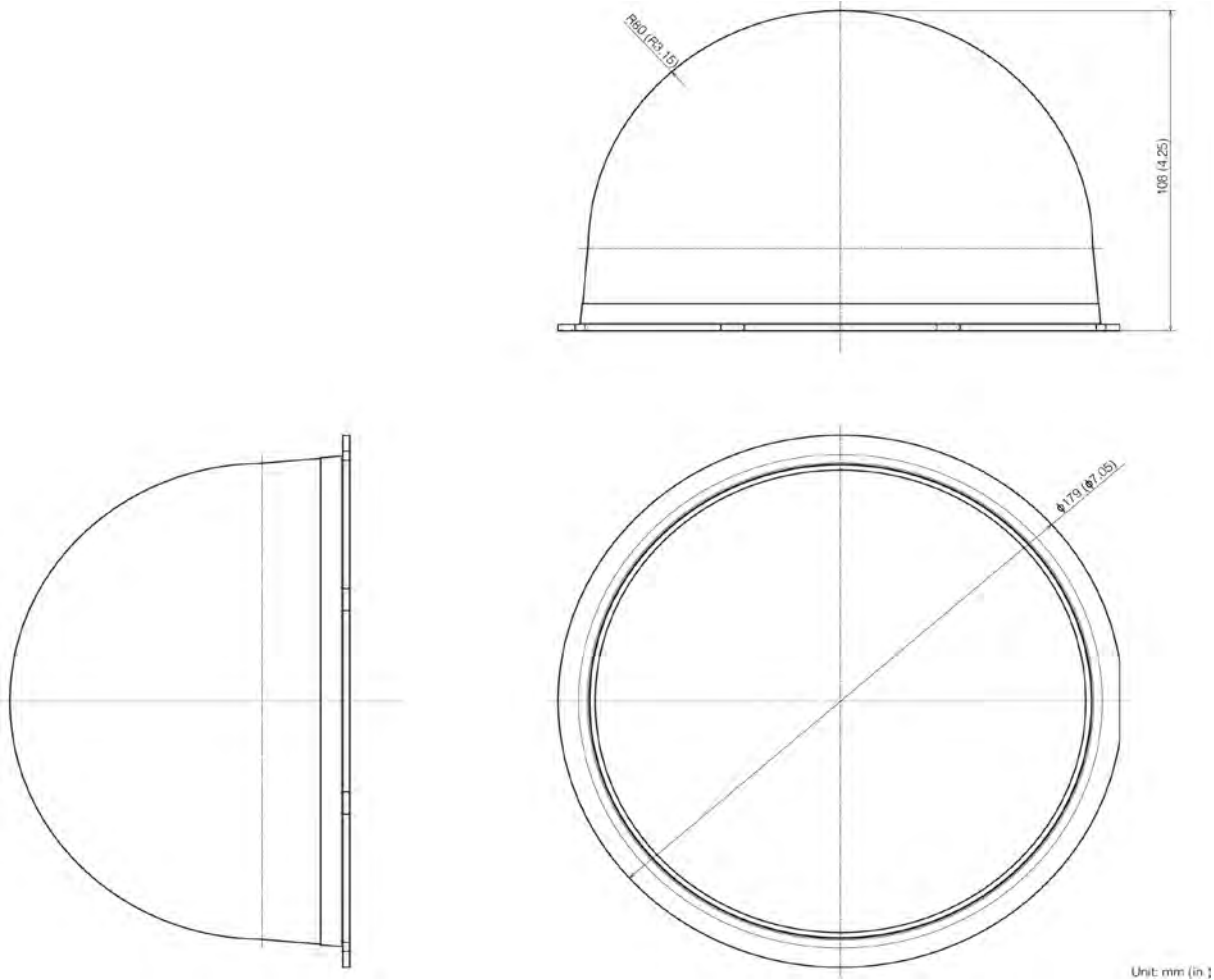

Accessory Specifications

VB-R11VE

VB-R10VE

Replacement Dome Cover (DU10-S-VB)

The exterior size, specifications, external materials, are as follows.

Unit: mm (in.)

Specification		
Dimensions	(ϕ x H) $\phi 179 \times 108$ mm ($\phi 7.05 \times 4.25$ in.)	
Weight	Approx. 145 g (5.2 oz.)	
Operating Environment	Temperature	Same as camera
	Humidity	Same as camera
Storage Environment	Temperature	Same as camera
	Humidity	Same as camera

Exterior Materials	
Component Name	Material Abbreviation
(1) COVER, DOME	Polycarbonate resin (PC)
External Color	-