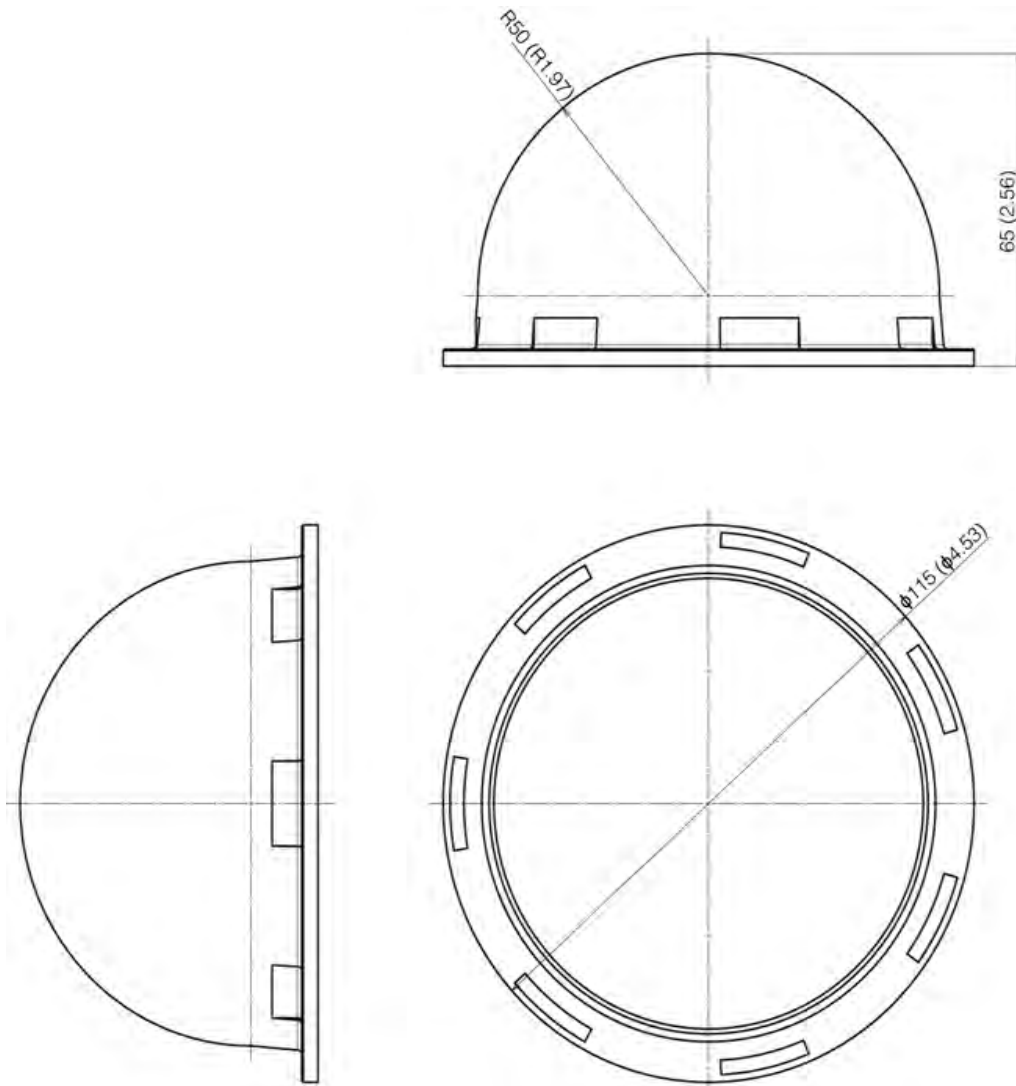

# Accessory Specifications

VB-M641VE/V

VB-M640VE/V

## Replacement Dome Cover

(DU640-S-VB)

The exterior size, specifications, external materials, are as follows.

Unit: mm (in.)

### Specification

Dimensions	(φ x H) φ115 x 65 mm (φ 4.53 x 2.56 in.)	
Weight	Approx. 90 g (3.2 oz.)	
Operating Environment	Temperature	Same as camera
	Humidity	Same as camera
Storage Environment	Temperature	Same as camera
	Humidity	Same as camera