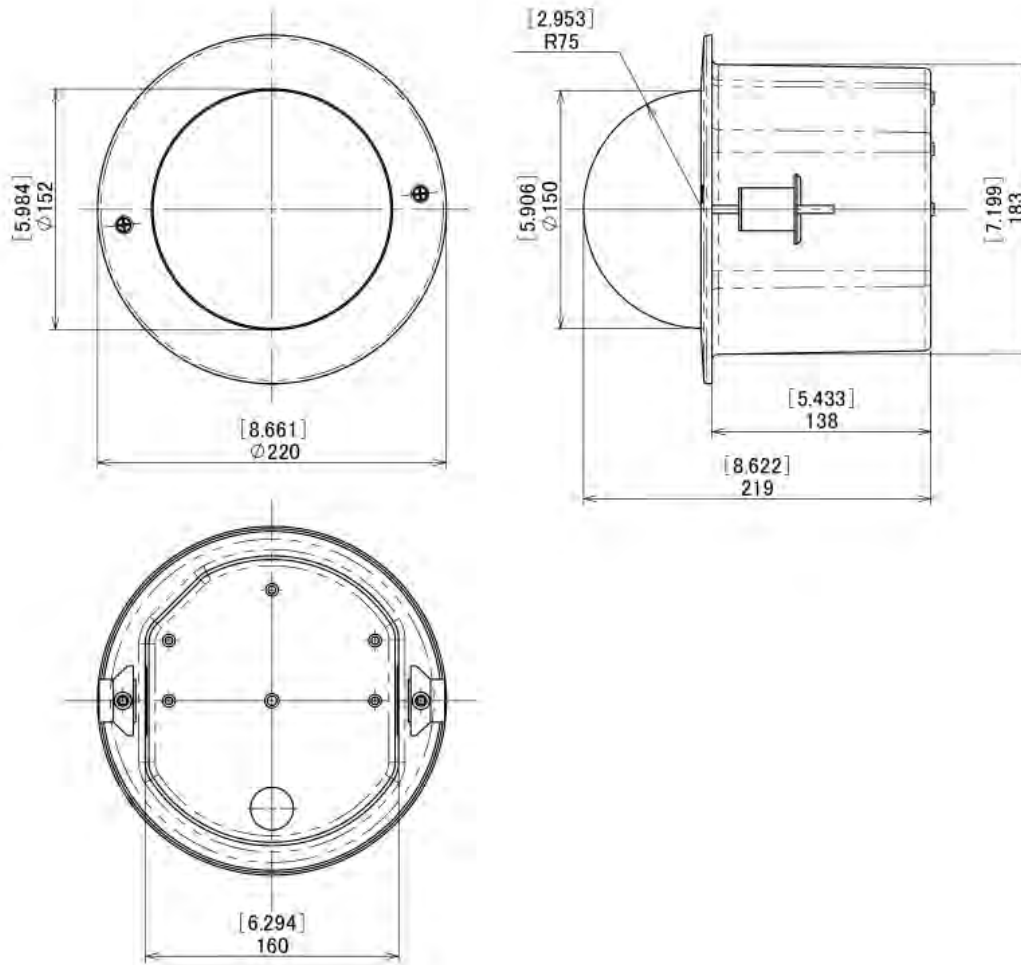

5" Indoor Plenum Rated Recessed Dome

| Model Name | Model Description | Item Code |
|------------|--|-----------|
| A-ID5C5 | 5" clear indoor recessed dome housing | 1381V109 |
| A-ID5T5 | 5" tinted indoor recessed dome housing | 1381V110 |

The 5" indoor recessed dome is ideal for indoor use where a plenum rated enclosure is required. This dome has a steel body and trim ring, and a polycarbonate clear or tinted capsule. Its small size and high quality capsule also makes it ideal for indoor mounting of high zoom PTZ cameras

Compatible Canon Camera Models:
VB-H41 , VB-M40 , VB-C60

Specifications

| | |
|-----------------------------|---|
| Operating Environment | Indoor |
| Housing | Material = Can: Steel (Black Powder Coat Finish) Trim Ring: Steel (White Powder Coat Finish) |
| Capsule | Material: PC UL 94 V-0 |
| | Light Loss: A-ID5C5: Almost zero A-ID5T5: Approx. 60% |
| Diameter of Hole on Ceiling | 190mm (7.48") Template Provided |
| Weight | Approx. 1.7kgs (3.8 lbs) |
| Standard & Compliance | RoHS |

5" Indoor Plenum Rated Recessed Dome

Unit: [inch]
mm

Accessories

| | | |
|----------|---------|--------------------------------|
| 1381V103 | A-RCP5T | Replacement capsule, 5" Tinted |
| 2030V463 | A-RCP5C | Replacement capsule, 5" Clear |