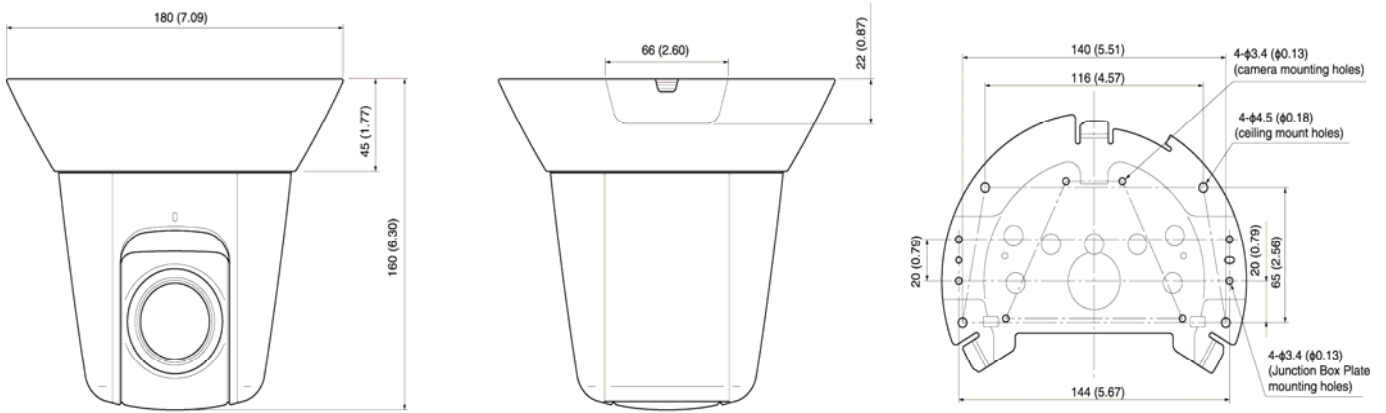

Accessory Specifications

VB-H43	VB-H630VE	VB-H630D	VB-H730F
VB-M42	VB-M620VE	VB-M620D	VB-M720F

Ceiling Mount Cover

(SS40-S-VB/SS40-B-VB)

This dedicated accessory is used to install the camera on a ceiling.

The ceiling mount cover is available both in silver (SS40-S-VB) and black (SS40-B-VB), to match the silver and black model cameras.

Unit: mm (in.)

Specification

Dimensions	(ϕ x H) ϕ 180 x 45 mm (ϕ 7.09 x 1.77 in.)
Weight	Approx. 270 g (9.6 oz.) (Ceiling Plate, Ceiling Mount Cover)
Type	Silver/Black