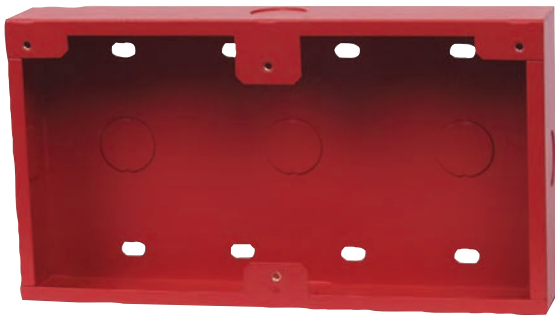

# D56R Red Surface Mount Conduit Box

[www.boschsecurity.com](http://www.boschsecurity.com)

**BOSCH**

Invented for life

Appropriate for installations requiring a conduit to the keypad. Keypads mount on the conduit box. The dimensions are 12 cm x 21 cm x 3 cm (4.6 in. x 8.25 in. x 1.1 in.).

### **D56R Red Surface Mount Conduit Box**

Red surface mount box.

Order number **D56R**

---