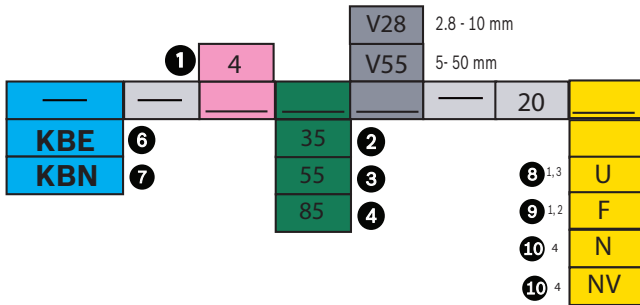

Ordering Guide

Use the following charts to create your order numbers.

Sample: KBE-498V75-20N

- | | |
|-----|-----------------------------------|
| KBE | Prepackaged Outdoor Model |
| 498 | 1/3 in. High Resolution Day/Night |
| V75 | 7.5-50 mm Varifocal Lens |
| 20 | 24 VAC |
| N | IP camera |

1/2-inch Day/Night High Resolution Prepackaged Cameras

1/2-inch Color Prepackaged Cameras

1/3-inch IP and Standard Day/Night High Resolution Prepackaged Cameras

1/3-inch IP and Standard Color Prepackaged Cameras