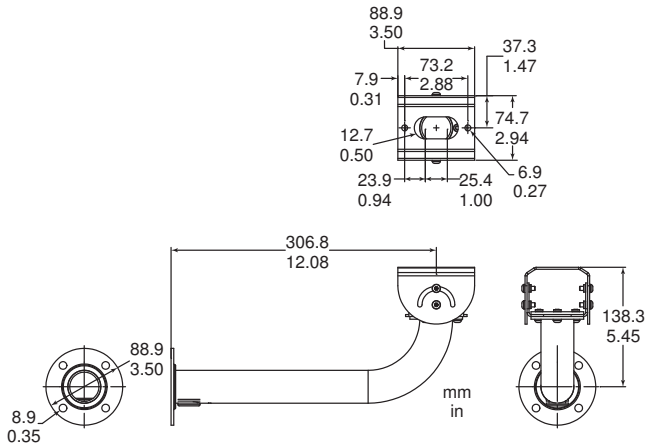

NBC-455, EN60950-1
NBN-498 UL60950-1 (2nd edition)
CAN/CSA-C 22.2 No. 60950-1

Vibration

Most Camera with 500 g (1.1 lb) lens as per
models IEC60068-2-6 (5 m/s², operational)

LTC 0610 Camera with 500 g (1.1 lb) lens as per
IEC60068-2-27 (5 m/s², operational)

Installation/Configuration Notes

Figure 1: Indoor Models

Figure 2: LTC 9215/00S Mount

Figure 3: Outdoor Models

Figure 4: LTC 9215/00 Mount

1/3-inch Color Prepackaged Cameras

IP Camera Controls with MicroSD Card Slot