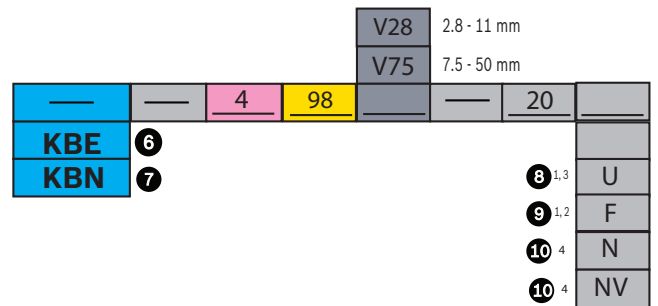

Ordering Guide

Use the following charts to create your order numbers.

Sample: KBE-498V75-20N

- | | |
|-----|-----------------------------------|
| KBE | Prepackaged Outdoor Model |
| 498 | 1/3 in. High Resolution Day/Night |
| V75 | 7.5-50 mm Varifocal Lens |
| 20 | 24 VAC |
| N | IP camera |

1/2-inch Day/Night High Resolution Prepackaged Cameras

1/2-inch Color Prepackaged Cameras

1/3-inch IP and Standard Day/Night High Resolution Prepackaged Cameras

1/3-inch IP and Standard Color Prepackaged Cameras