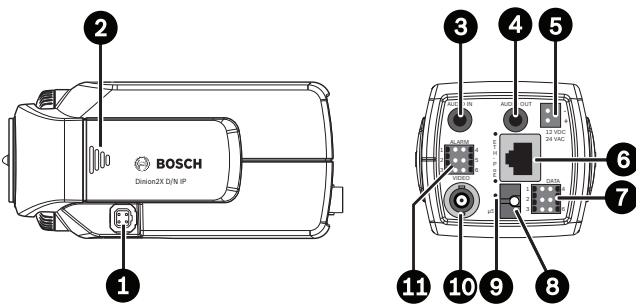

Installation/Configuration Notes

Figure 1: Indoor Models

Figure 2: LTC 9215/00S Mount

Figure 3: Outdoor Models

Figure 4: LTC 9215/00 Mount

1/3-inch Color Prepackaged Cameras

IP Camera Controls with MicroSD Card Slot

- | | |
|-------------------------------|---|
| 1 Lens connector | 7 Data (RS485/422/232) |
| 2 Control buttons | 8 MicroSD card slot (card not included) |
| 3 Audio in | 9 Reset button |
| 4 Audio out | 10 BNC video output (service mode) |
| 5 Power supply input | 11 Alarm in, relay out |
| 6 10/100 Base-T Fast Ethernet | |