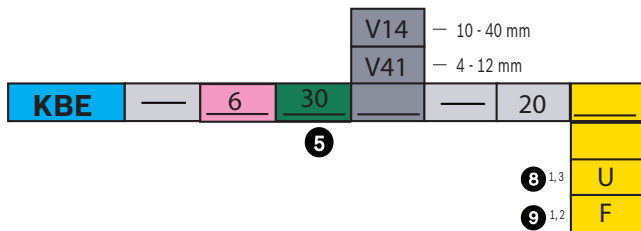

1/2-inch Day/Night High Resolution Prepackaged Cameras