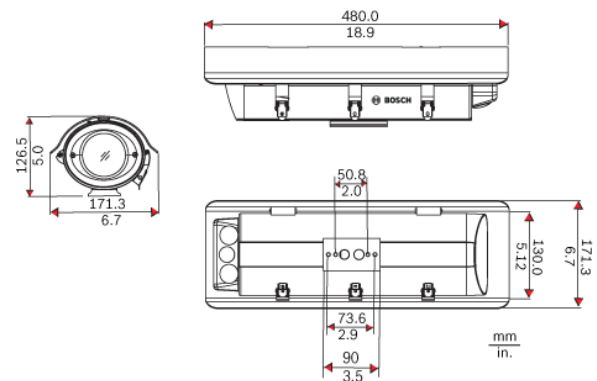

Installation/Configuration Notes

Figure 1: Indoor Models

Figure 2: LTC 9215/00S Mount

Figure 3: Outdoor Models

Figure 4: LTC 9215/00 Mount

1/3-inch Color Prepackaged Cameras

IP Camera Controls with MicroSD Card Slot