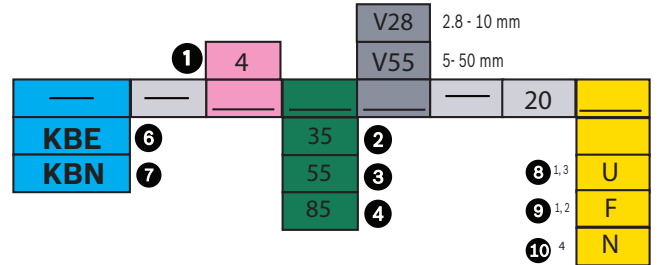

Installation/Configuration Notes

Figure 1: Indoor Models

Figure 2: LTC 9215/00S Mount

Figure 3: Outdoor Models

Figure 4: LTC 9215/00 Mount

1/3-inch Color Prepackaged Cameras

IP Camera Controls with MicroSD Card Slot