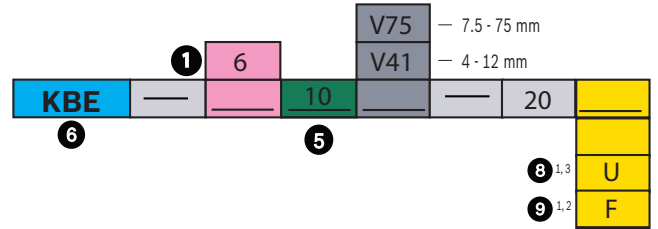

1/2-inch Color Prepackaged Cameras