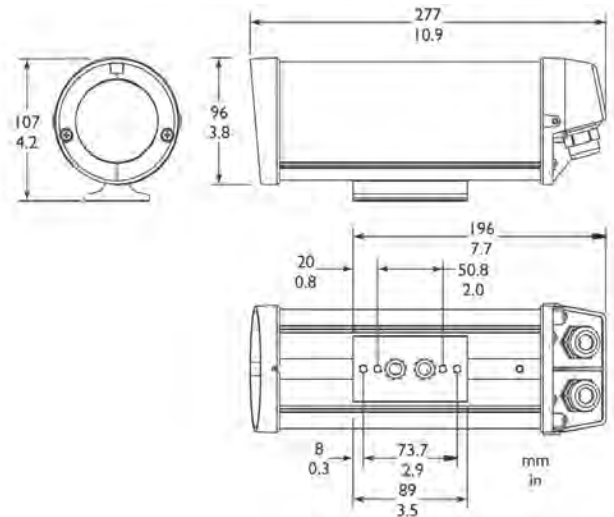

Installation/Configuration Notes

Figure 1: Indoor Models

Figure 2: LTC 9215/00S Mount

Figure 3: Outdoor Models

Figure 4: LTC 9215/00 Mount

1/3-inch Color Prepackaged Cameras

IP Camera Controls with MicroSD Card Slot