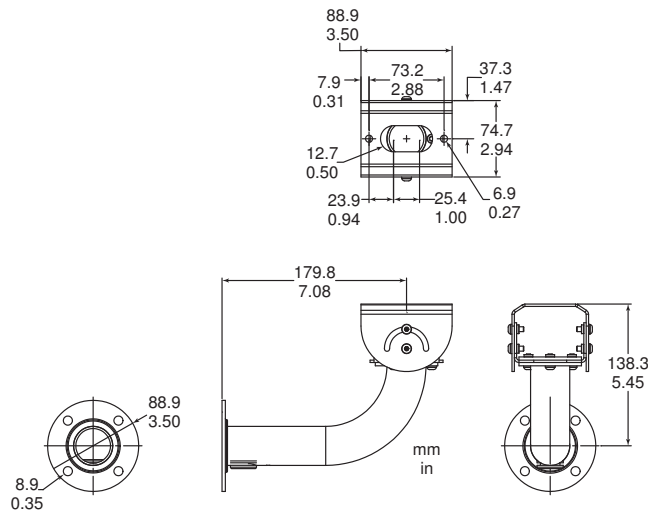

Installation/Configuration Notes

Figure 1: Indoor Models

Figure 2: LTC 9215/00S Mount

Figure 3: Outdoor Models

Figure 4: LTC 9215/00 Mount

1/3-inch Color Prepackaged Cameras

IP Camera Controls with MicroSD Card Slot