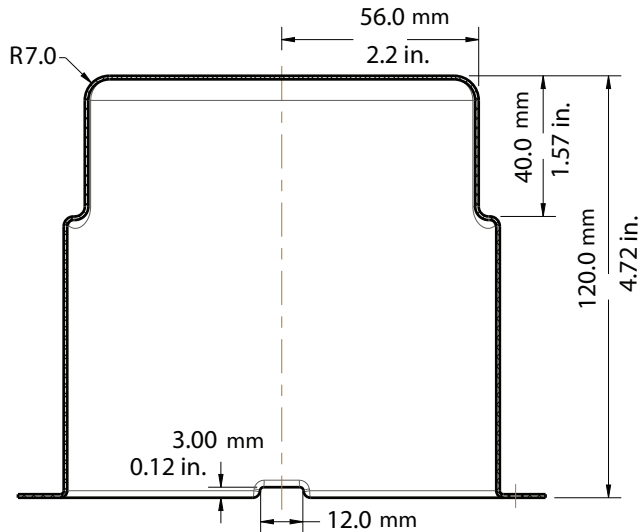

## Installation/configuration notes

Ceiling hole cut-out dimensions

Housing Dimensions

#### Construction

Dimensions (W x H x L)	(box) 190 mm x 190 mm x 190 mm (7.48 in. x 7.48 in. x 7.48 in.)
Weight	Net: 0.329 kg (0.72 lb) Gross: 0.862 kg (1.9 lb)
Material	Aluminum
Mounting	In-ceiling