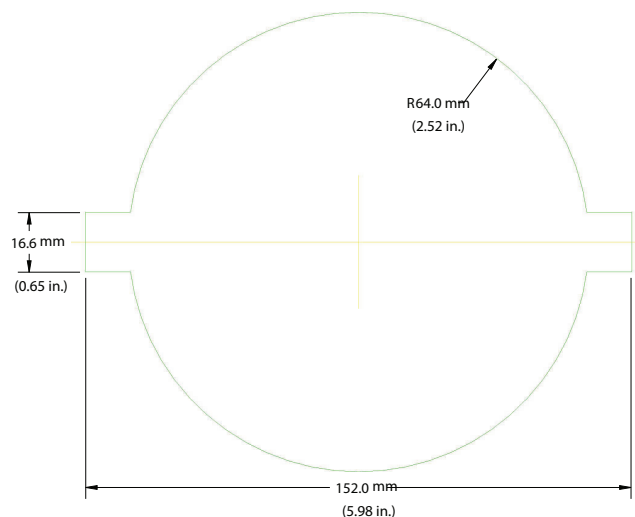

Installation/configuration notes

Ceiling hole cut-out dimensions