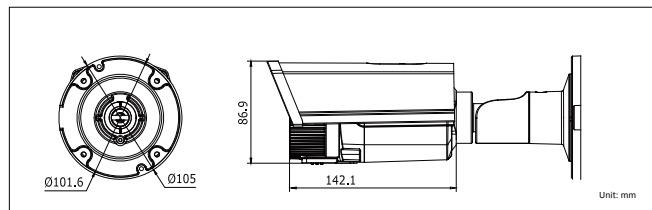

HD-TVI Bullet Camera CMHR9323D

Key Features:

- HD 1080P Video Output
- Adopt HDTV Technology
- True Day/Night
- Smart IR
- 131ft(40m) IR distance
- OSD Menu via UTC technology with Platinum TVI DVR
- IP66 weatherproof

Dimensions:

HD-TVI Bullet Camera CMHR9323D

CAMERA	
Image Sensor	1/2.9" CMOS
Signal System	NTSC/PAL
Effective Pixels	1930(H)*1088(V)
Min. Illumination	0.01 Lux, 0 Lux with IR
Shutter Speed	1/30(1/25) s to 1/50,000 s
Lens	2.8-12mm Angle of View: 105.2° - 32.8°
Day & Night	ICR
Synchronization	Internal
Video Frame Rate	1080p@30fps/1080p@25fps
HD Video Output	1 Analog HD Output
S/N Ratio	More than 52dB
MENU	
AGC	Support
D/N Mode	Color/ BW/ Smart
White Balance	ATW/MWB
Language	English
Function	Digital noise reduction, Mirror
GENERAL	
Working Temperature /Humidity	-40 ° F - 140 ° F (-40° C - 60 ° C) Humidity 90% or less (non-condensing)
Power Supply	DC 12V, AC 24V
Power Consumption	Max. 6W
Weather Proof Ratings	IP66
IR Range	Up to 131ft(40m)
Dimension	4.1" x 3.4" x 11.9" (105.0× 86.9 × 302.3 mm)
Weight	3.3lb(1500g)