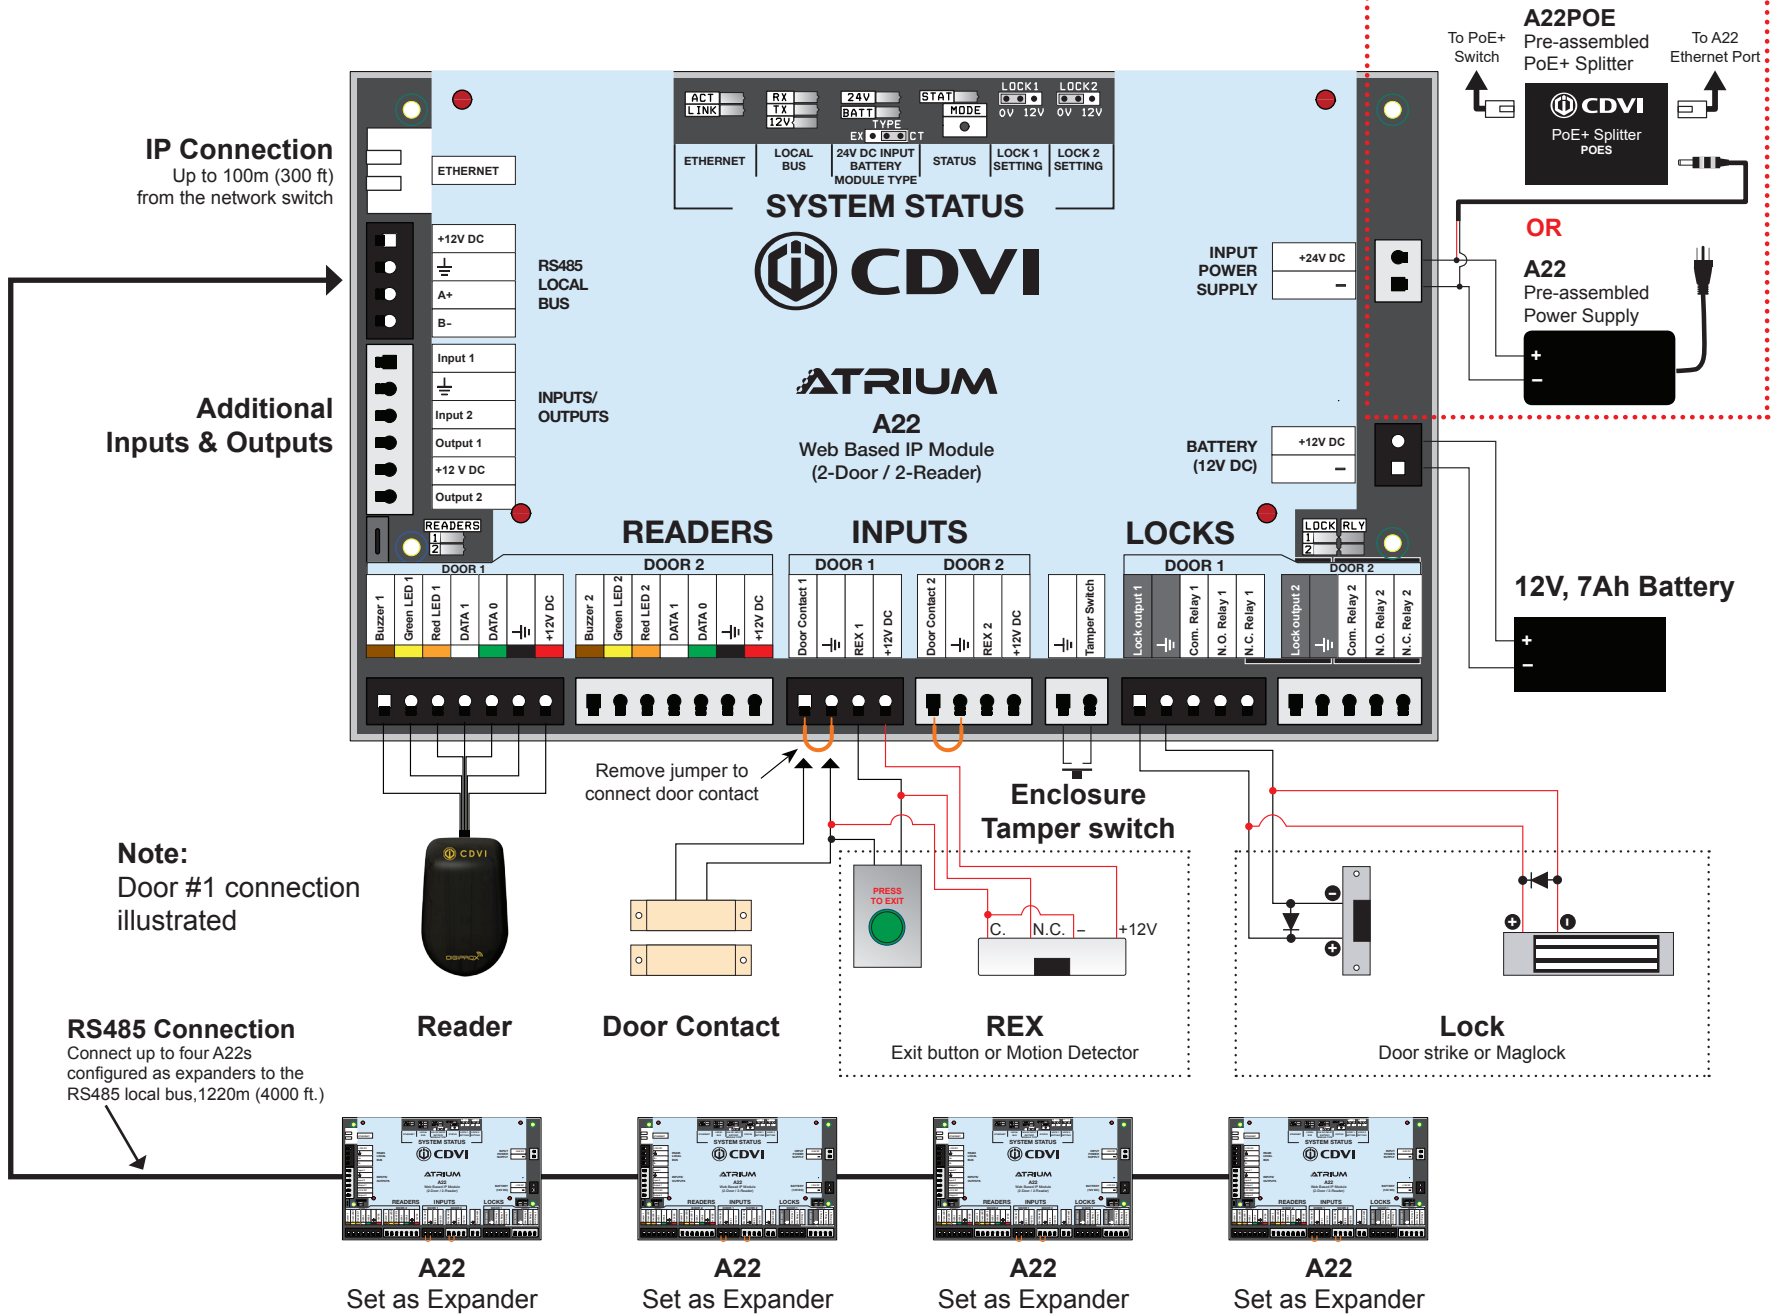

#### 2-Door NANO Kit

- 1 x A22POE
- 2 x NANOPB (black mini proximity readers)
- 15 credentials  
(5 x CS, 5 x KTAG and 5 x DISCTAG)
- FREE Software

*Elevate  
Your Expectations*

*The installer's choice*  
cdvi.ca

# Web-Based IP Controller

## POWER SUPPLY OPTIONS

# Elevate Your Expectations

ATRIUM 4.0 raises the bar in terms of door capacity, elevator management, ease of use, product integration and improved communications.

ATRIUM 4.0 increases door capacity from 10 IP connections in previous versions to 50 A22 door controllers connected directly to the network. Manage 500 doors with ease!