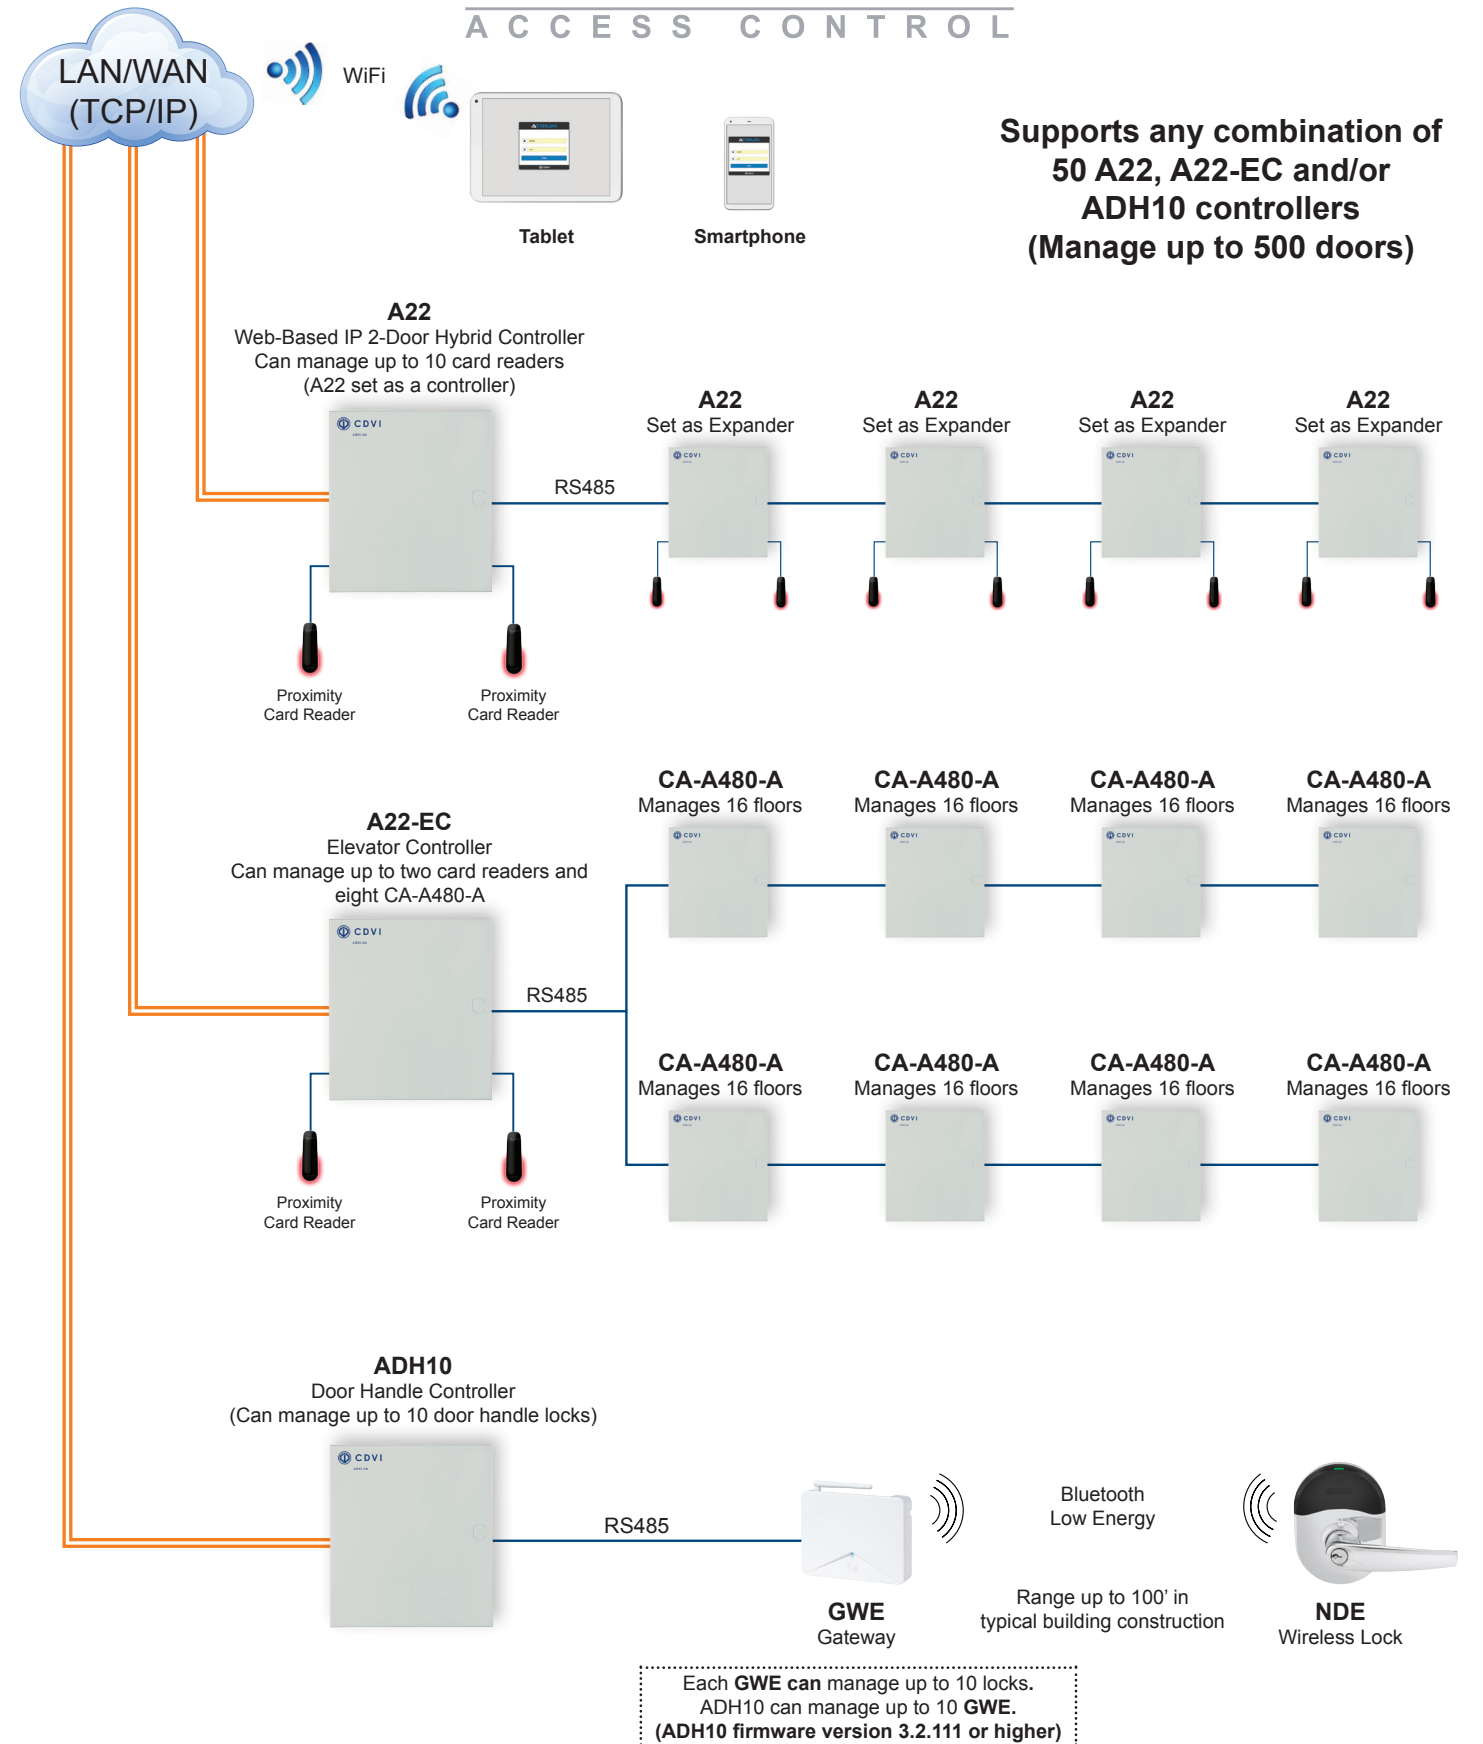

## POWER SUPPLY OPTIONS

CDVI has elevated ATRIUM's ease of use by using the same A22 controller for doors or elevator cabs! Convert any A22 door controller to an A22EC elevator controller by simply updating the firmware for free. Once converted, an A22EC (Elevator Controller) can manage 256 floors.

An improved web interface adapts to any size phone, tablet or PC screen. Smooth and user-friendly navigation at your finger tips!

ATRIUM's ADH10 controller now fully integrates Schlage's new NDE wireless door handles.

*ATRIUM elevates expectations once again!*

Main Features		
<b>NEW</b>	Door Capacity (50 controllers with IP connections)	<b>500</b>
<b>NEW</b>	NEW & Improved Embedded Web Server (Fits your smartphone or tablet screen)	✓
<b>NEW</b>	Smart Elevator Controller (Manage up to 256 floors)	✓
	<b>PoE+</b> PoE+ Option	✓
	Pre-assembled Universal Power Supply (No Transformer Required)	✓
	Auto-detect modules (No DIP Switch)	✓
	FREE Software	✓
	IP Camera Viewer	✓
	Email Notification	✓
	Intrusion Integration	✓