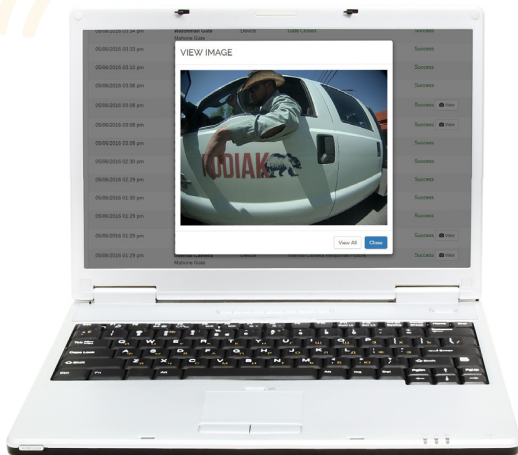

WATCHMAN™ W440

CELLULAR STREAMING VIDEO TELEPHONE ENTRY SYSTEM

 YOUR VIRTUAL
SECURITY GUARD™

BY  cellgate

MAIN CAMERA

OPTIONAL EXTERNAL CAMERA

WATCHMAN BENEFITS:

- See streaming video of visitors at your gate – From wherever you are
- Give access to your property – Even if you're across town
- Easy to upgrade your existing gate entry system
- No Internet Needed – Can be installed anywhere
- Perfect for home and businesses
- User-friendly web portal for administration
- Increased security – Give unique access codes to yard men, pool maintenance, house guests
- Receive gate activity alerts via text or email - Including photo of visitor(s)
- Optional 2nd camera can give two views of visitors/vehicles

WATCHMAN™ W440

 YOUR VIRTUAL SECURITY GUARD™

FULL ACCESS CONTROL SYSTEM

- Open your gate from your cell phone, from anywhere at any time
- Full Wiegand numerical keypad – allows you to create restricted and unrestricted access codes via web portal
- Receive gate activity alerts—including photo of visitors – via text or email
- Still pictures are captured during call or code entry and are transmitted to portal for storage up to 6 months
- Create gate hold open schedules up to one year in advance

Watchman uses the same technology components CellGate has developed and perfected over the last decade.

SMART PHONE APP FOR IOS & ANDROID

- Receive calls from visitors without access codes
- Talk to and see live video of visitor
- Toggle between video views (with optional 2nd camera)
- Open gate for visitor from app

WEB-BASED AUTOMATED CONTROL CENTER

CLOUD-BASED
BUILT ON
MICROSOFT
AZURE™

ADMINISTRATION

- Add, change or delete keypad access codes
- Enter phone#s Watchman will call when a visitor arrives
- Restrict codes to date range, time of day or one-time use
- Establish login privileges for other users
- Manage receipt of notification alerts: via SMS or email