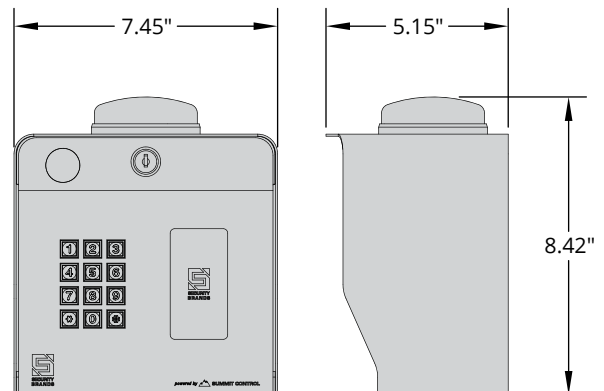

SPECIFICATIONS

PHYSICAL

Dimensions	8.42"(H) x 7.45"(W) x 5.15"(D)
Shipping Weight	8 lbs.

ELECTRICAL

Input	12-24 VAC/DC 12-VDC transformer included (PS-12DC1)
Current Draw	less than 190 mA @ 12 VDC less than 160 mA @ 24 VDC with relay latched and keypad lit

RELAY

Contact Rating	10 A @ 120 VAC / 24 VDC
Max Switching Voltage	250 VAC / 30 VDC
Max Switching Current	15 A
Max Switching Power	240 W / 2,770 VA

COMMUNICATION

Cellular Network	4G LTE

ENVIRONMENTAL

Operating Temperature	-15 to 158 °F

CONTROL IT YOUR WAY

2nd
DOOR

- APP
- TEXT
- VOICE
- KEYPAD*
- WIEGAND DEVICES