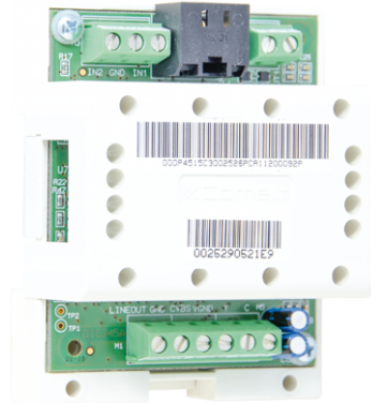

1446H

VIP SYSTEM PAL OR NTSC VIDEO OUTPUT MODULE

Module that generates system output video signal in PAL or NTSC format. RJ45 connector.
Dimensions: 60x85x35mm (4 DIN modules). Compatible with H.264 video format.

1446H

VIP SYSTEM PAL OR NTSC VIDEO OUTPUT MODULE

MAIN FEATURES

Height (mm)	35
Width (mm)	60
Depth (mm)	85
Operating temperature (°C)	5 ÷ 40
Operating humidity (RH max) (%)	25 ÷ 75
DIN rail mounted	Yes
DIN modules (no.) (n°)	4

COMPATIBILITY

Vip system	Yes
------------	-----

CONNECTIVITY

Type of connections/ports	RJ45
---------------------------	------