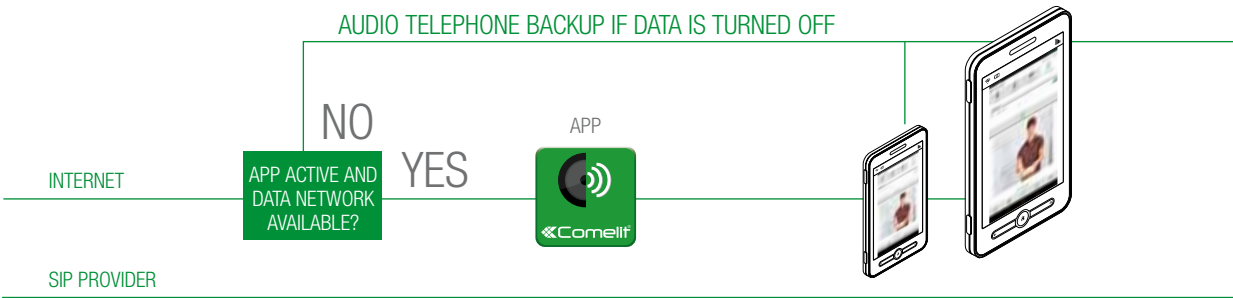

3 TYPES OF LICENSES AVAILABLE

1456B can manage 3 types of license: Master, Slave and Phone. Each license can be purchased in 5 different user sizes (1, 10, 50, 100, 200 users) and can be increased at any time.

VIP ENTRANCE PANEL
CONSULT THE VIP CATALOGUE FOR THE FULL RANGE OF ENTRANCE PANELS.

MASTER

SLAVE

PHONE

SIP PROVIDER