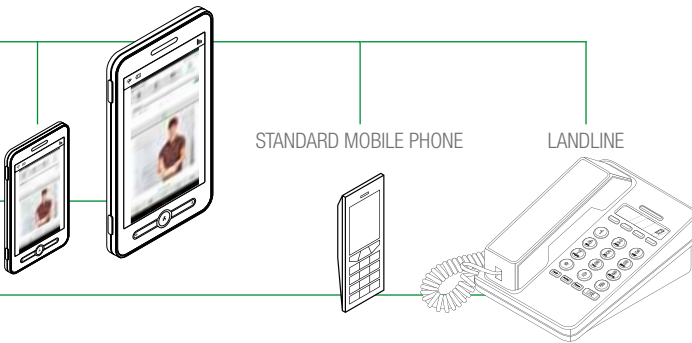

## SLAVE

## PHONE

SIP PROVIDER

STANDARD MOBILE PHONE      LANDLINE

- + Answer video calls remotely via Smartphone or Tablet
- + Answer audio calls on land lines or SMP telephones
- + Telephone backup if data line is unavailable
- + Manage up to 15 devices per license - Smartphone, Tablet, GSM telephone or land line

STANDARD MOBILE PHONE      LANDLINE

- + Answer video calls remotely via Smartphone or Tablet
- + Answer audio calls on land lines or SMP telephones
- + Audio telephone backup if data line is unavailable
- + Manage up to 15 devices per single license - Door entry monitor, Smartphone, Tablet, GSM telephone or land line