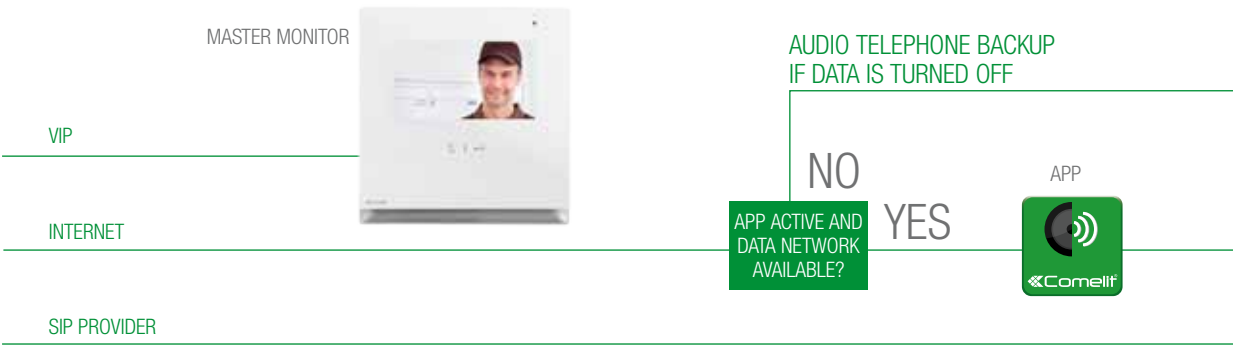

3 TYPES OF LICENSES AVAILABLE

1456B can manage 3 types of license: Master, Slave and Phone. Each license can be purchased in 5 different user sizes (1, 10, 50, 100, 200 users) and can be increased at any time.

VIP ENTRANCE PANEL
CONSULT THE VIP CATALOGUE FOR THE FULL RANGE OF ENTRANCE PANELS.

MASTER

SLAVE

PHONE

SIP PROVIDER