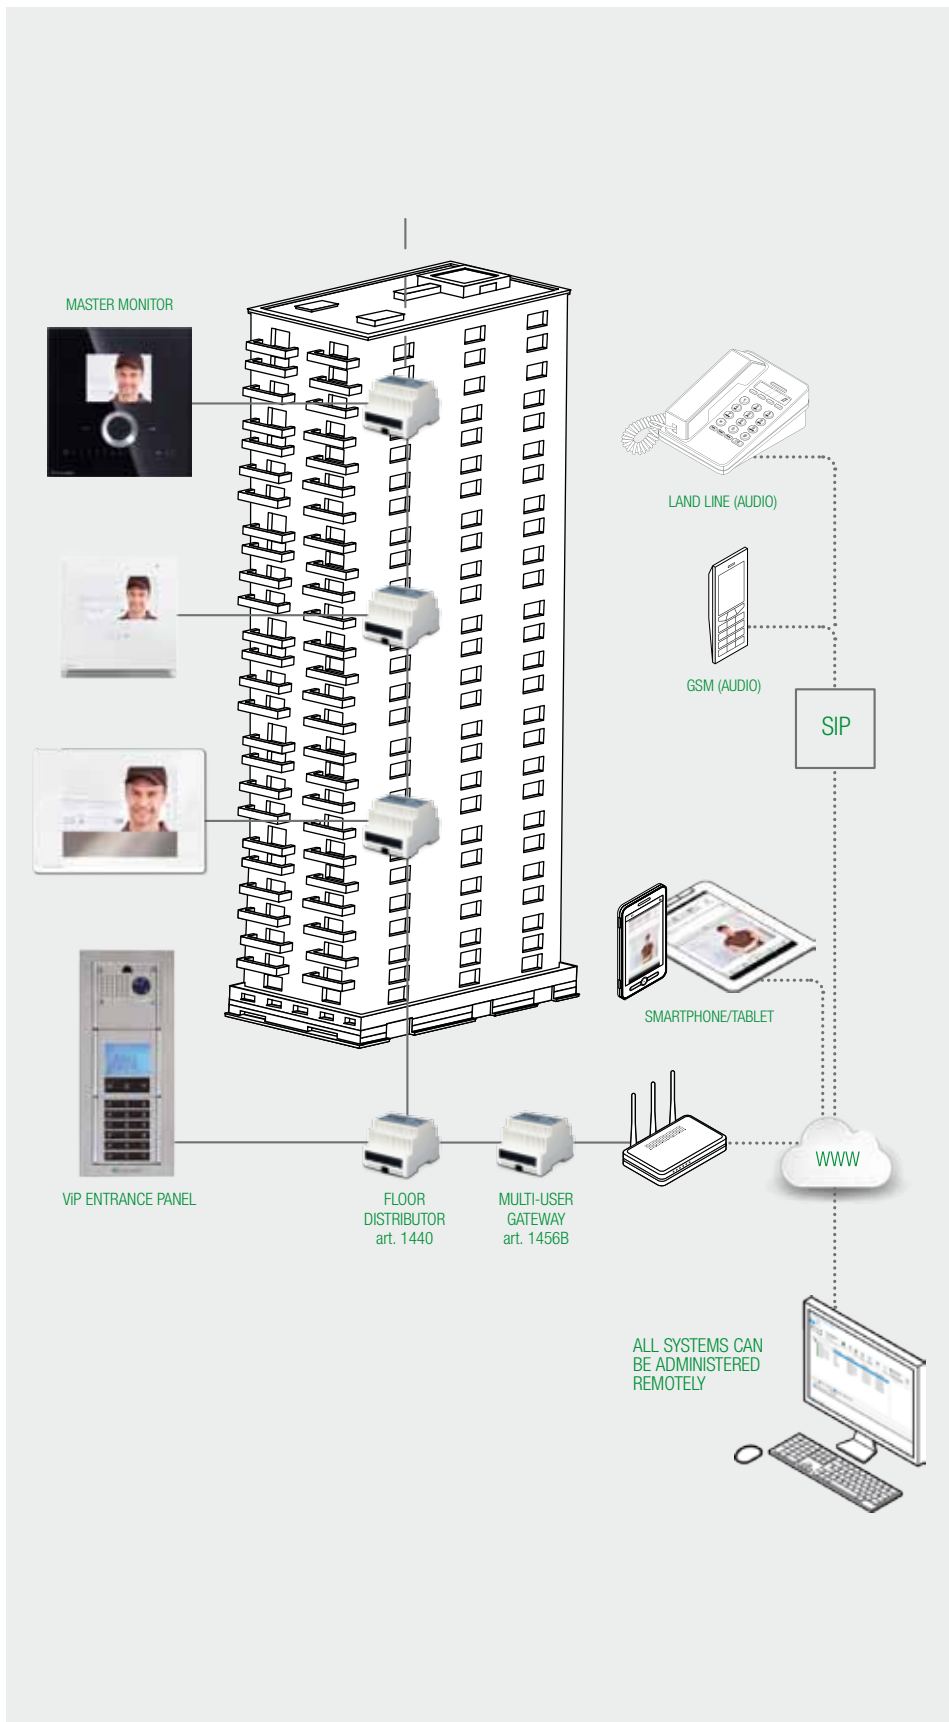

SLAVE license for art. 1456B

MASTER license