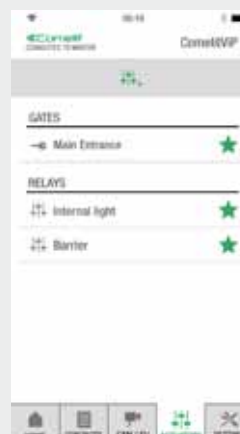

RELAY ACTIVATION AND MANAGEMENT

This function is used to control relays to manage lights, gates, barriers or whatever you want.