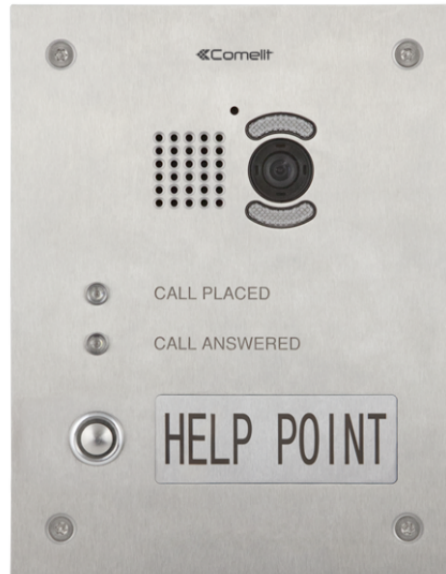

3460HHV

VIDEO HELP POINT ENTRANCE PANEL. VIP SYSTEM H264

Stainless steel entrance panel with a single call button and indicator LEDs for call forwarded and call answered. Complete with POE audio/video module for VIP system and flush-mounted box. "HELP POINT" model with Braille text. Can be wall-mounted using accessory Art. 3461. POE entrance panel. Compatible with H.264 video format. Dimensions 228.6x177.8x3mm

3460HHV

VIDEO HELP POINT ENTRANCE PANEL. VIP SYSTEM H264

GENERAL DATA

Type	Monoblock
Height (mm)	229
Width (mm)	180
Depth (mm)	59
Product weight (g)	2000
Product color	Steel
Flush-mounted	Yes
Wall-mounted	Yes, with a dedicated accessory

HARDWARE FEATURES

Call type	Push-buttons
Type of buttons	Mechanical

3460HHV

VIDEO HELP POINT ENTRANCE PANEL. VIP SYSTEM H264

HARDWARE FEATURES

Number of push-buttons (n°)	1
-----------------------------	---

**3460HHV****VIDEO HELP POINT ENTRANCE PANEL. VIP SYSTEM H264****ACCESSORIES****3464 SIREN FOR EMERGENCY COLUMN****3463 Emergency entrance panel column**

Stainless steel surface-mounted column. To be finished with an emergency entrance panel and flashing light. Users in difficulty can use the call button on the entrance panel to send a call to request help from the emergency services. Dimensions: 250x702x100 mm