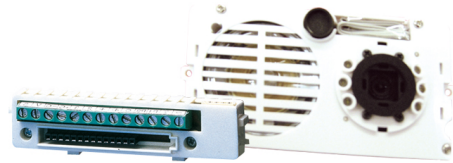

IKALL SERIES SIMPLEBUS SYSTEM COLOUR AUDIO/VIDEO UNIT

Simplebus Color system audio/video unit with terminal block complete with front-adjustable wide-angle 1/4' colour camera and LED camera illumination. Complete with terminal block and digital audio management system with Eco-cancelling, watertight loudspeaker and electrets microphone; loudspeaker volume canbe adjusted from the front. Complete with microprocessor and DIPSWITCH with 8 positions for programming calls to users. Audiovisualindications for disabled individuals assistance request canbe activated via programming. 33Vdc power supply via special power supply unit Art. 1595. On-board electronic lock-release function (3A), plus C, NC, NO contacts for 10A relay. For use in modules Art. 33410, 33411 and 33412. Dimensions: 102x55x38 mm. Compatible with all SBTOP functions and products. Allows call addressing for up to 120000 users. Timed lock-release input and door open indication.

General specifications

Product height (mm):	55
Product width (mm):	104
Product depth (mm):	35

Packaging

Single pack width (mm):	110
Single pack height (mm):	53
Single pack depth (mm):	94
Single pack weight (g):	250

Electrical specifications

AC supply voltage:	33 V
DC supply voltage:	33 V
Maximum current absorption (mA):	400
Signal/noise ratio (dB):	48

Connectivity

Video output (Vpp/Ohm):	1 / 75 PAL
-------------------------	------------

Hardware specifications

DDE function	
Camera pixels:	500x582

Technical properties

Angle of view on 3 axes (°):	D:86,30
Minimum distance from lens (cm):	30

DATA SHEET

Temperature range: -25 / 55 C

Sensitivity (lux): 1