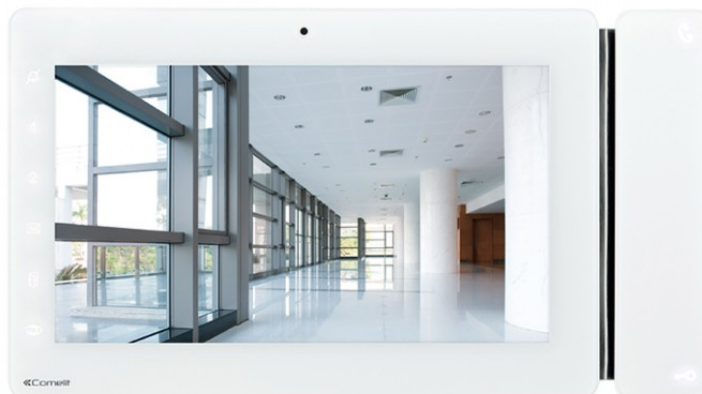

6842W

7-INCH MAXI WIFI MONITOR, VIP

Maxi monitor with Wi-Fi flush-mounted (using the optional box art. 6817) or wall-mounted (with optional support art. 6820) with 7" 16:9 touch screen, full-duplex audio with induction loop and soft touch buttons for ViP system. It allows adjustment of the color level, contrast, sound volume and ringtone volume. Fitted with a slot for housing a micro-SD card (not supplied). It is possible to customize the ringtone by choosing between different melodies. Equipped with door opener pushbutton, voice enabling/disabling pushbutton with relevant signaling LEDs and other buttons for self-ignition, privacy function and other programmable functions. It manages the floor door call and call repetition. Compatible with H.264 video format. Dimensions (W x H x D): 223x124x25mm.

AWARDS

DESIGN
MILANO

6842W

7-INCH MAXI WIFI MONITOR, VIP

GENERAL DATA

Product height (mm)	124
Product width (mm)	223
Product depth (mm)	25
Product weight (g)	700
Product color	White RAL9003, base grey RAL7001
Material	ABS, Glass
Flush-mounted	Yes, with a dedicated accessory
Wall-mounted	Yes, with a dedicated accessory
Desk base-mounted	Yes, with a dedicated accessory

COMPATIBLE SYSTEMS

ViP	Yes
-----	-----

DISPLAY FEATURES

Size (inches) (")	7
Aspect Ratio	16:9
Touch screen	Yes, resistive
Resolution (pixels)	800x480
OSD menu	Yes

AUDIO FEATURES

Induction loop function	Yes
Microphone	4mm (Ø), Omnidirectional
Loudspeaker	80mm (Ø), 80 Ohm, 1W
Technologies implemented	Full-Duplex