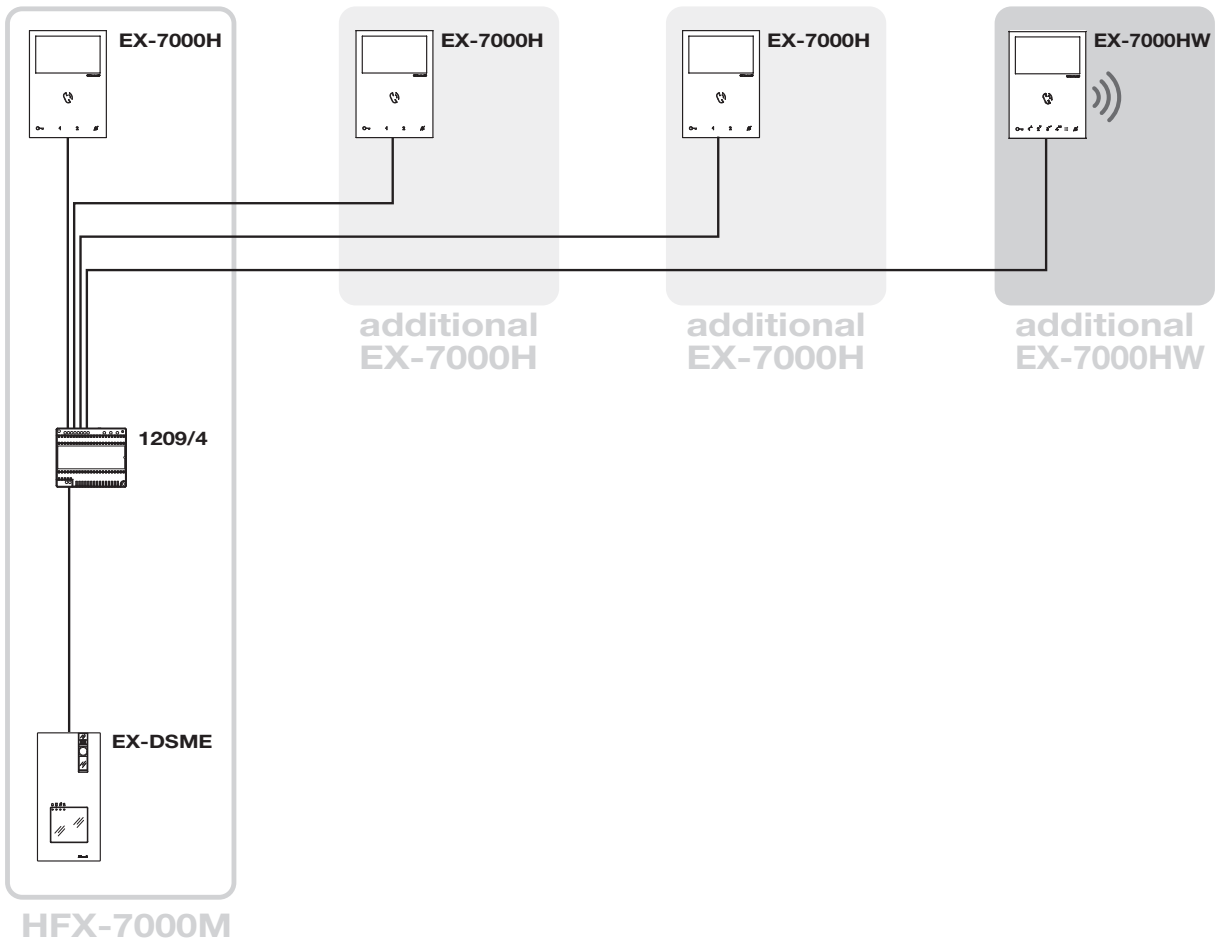

TECH SHEET

Door entry monitor EX-7000HW

The EX-7000HW is the expansion video Wi-Fi door entry monitor for **HFX-700B, HFX-9500M, HFX-7000M, HFX-9000M** Kits.

EX-7000HW

MINI HANDSFREE WI-FI DOOR ENTRY MONITOR

MAXIMUM EXPANSION INTERNAL UNITS FOR KITS

SPECIFICATIONS ART. EX-7000HW

DIMENSIONS (WITH BRACKET)	
Width	4.52 in
Height	6.29 in
Depth	0.83 in
Weight	21 oz
MAIN FEATURES	
B/W or color display	color
Type of display	LCD
Display size (inches)	4.3"
Display resolution (H x V)	480 x 272 pixel
LCD Ratio	16:9 Wide-screen Format
OSD display	Yes
Backlighting colour	White
Wi-Fi technology	Yes
Compatible with <i>Comelit</i> app	Yes
HARDWARE CHARACTERISTICS	
Buttons	8
LED indication (n)	4
Backplate supplied	Yes
Removable terminals	Yes
ENVIROMENTAL	
Operating temperature	Class B1 normal range indoor 41° F /104° F (5°C / 40°C)
IP rating	30
TECHNICAL CHARACTERISTICS	
Power supply voltage	22-34 Vdc
Absorption in standby (mA)	45-70
Absorption during call (mA)	150-180
Absorption during communication (mA)	250-300
Network connection	WLAN
Video encoding	PAL/NTSC
OTHER INFO	
	Sensitive Touch technology Surface mounted only
ADJUSTMENTS	
Loudspeaker volume	Yes
Brightness	Yes
FUNCTIONS	
	Lock-release key function Silent mode (Privacy) Floor door call function Actuator control function Privacy conversation function Intercom function (Auto Timer intercom= 300 sec) Paging function Self activation Full Duplex hands-free function Automatic answer mode Display brightness control Loudspeaker volume control Ringtone volume control Customizable ringtone