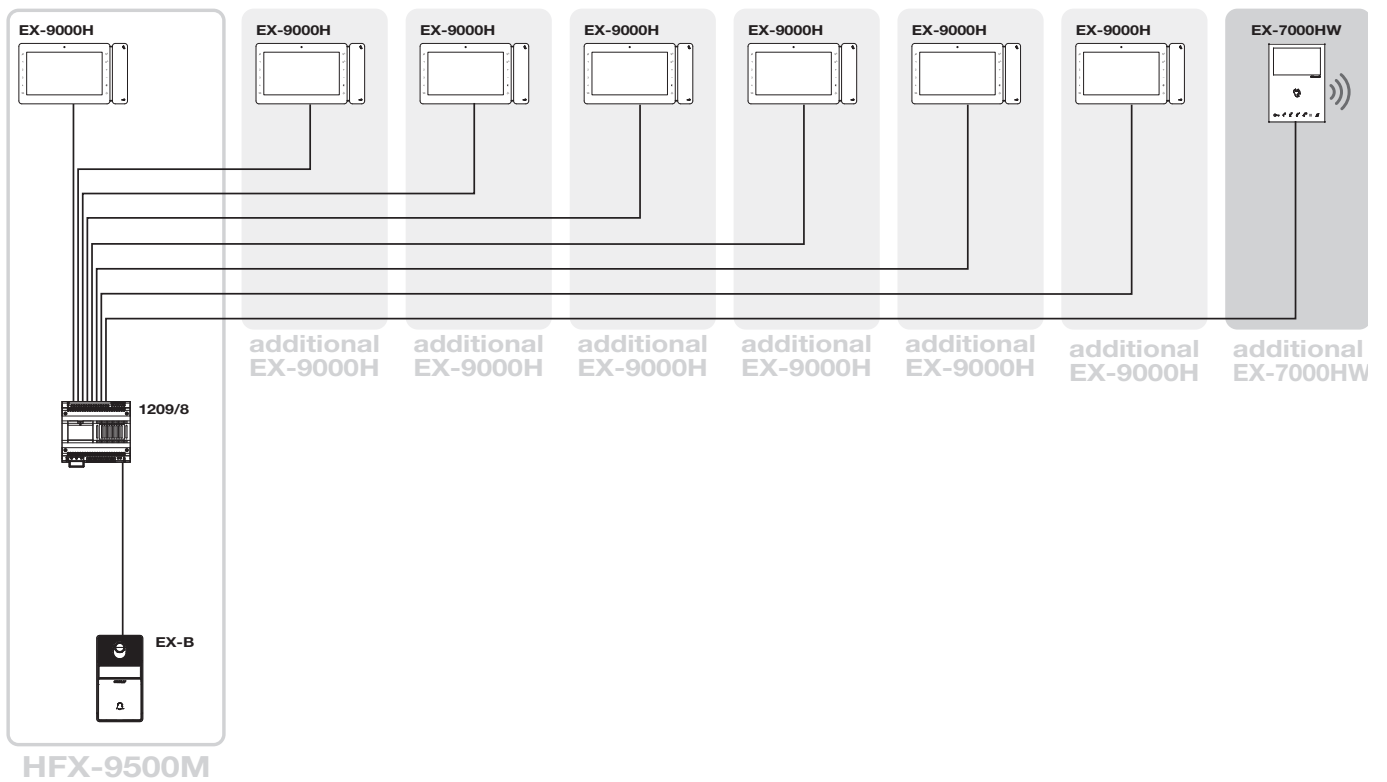

TECH SHEET

Door entry monitor EX-7000HW

The EX-7000HW is the expansion video Wi-Fi door entry monitor for **HFX-700B, HFX-9500M, HFX-7000M, HFX-9000M** Kits.

EX-7000HW

MINI HANDSFREE WI-FI DOOR ENTRY MONITOR

MAXIMUM EXPANSION INTERNAL UNITS FOR KITS

SPECIFICATIONS ART. EX-7000HW

DIMENSIONS (WITH BRACKET)	
Width	4.52 in
Height	6.29 in
Depth	0.83 in
Weight	21 oz
MAIN FEATURES	
B/W or color display	color
Type of display	LCD
Display size (inches)	4.3"
Display resolution (H x V)	480 x 272 pixel
LCD Ratio	16:9 Wide-screen Format
OSD display	Yes
Backlighting colour	White
Wi-Fi technology	Yes
Compatible with <i>Comelit</i> app	Yes
HARDWARE CHARACTERISTICS	
Buttons	8
LED indication (n)	4
Backplate supplied	Yes
Removable terminals	Yes
ENVIROMENTAL	
Operating temperature	Class B1 normal range indoor 41° F /104° F (5°C / 40°C)
IP rating	30
TECHNICAL CHARACTERISTICS	
Power supply voltage	22-34 Vdc
Absorption in standby (mA)	45-70
Absorption during call (mA)	150-180
Absorption during communication (mA)	250-300
Network connection	WLAN
Video encoding	PAL/NTSC
OTHER INFO	
	Sensitive Touch technology Surface mounted only
ADJUSTMENTS	
Loudspeaker volume	Yes
Brightness	Yes
FUNCTIONS	
	Lock-release key function Silent mode (Privacy) Floor door call function Actuator control function Privacy conversation function Intercom function (Auto Timer intercom= 300 sec) Paging function Self activation Full Duplex hands-free function Automatic answer mode Display brightness control Loudspeaker volume control Ringtone volume control Customizable ringtone