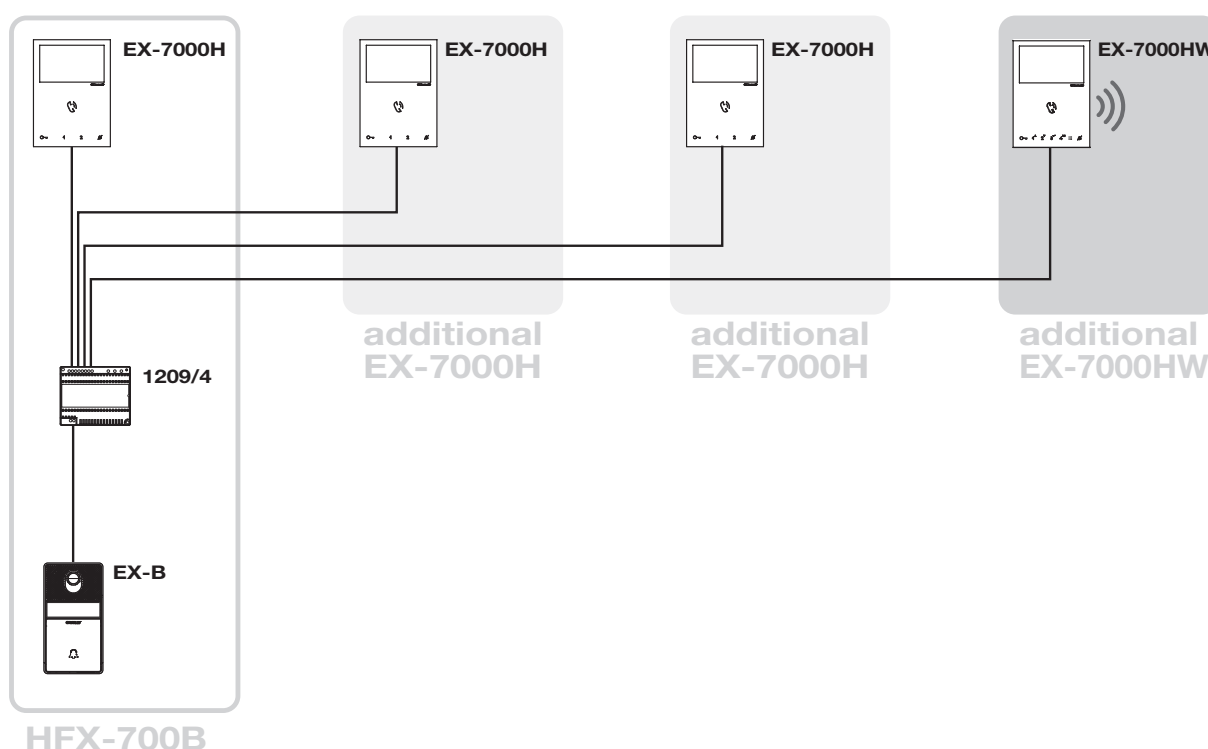

TECH SHEET

Door entry monitor EX-7000HW

The EX-7000HW is the expansion video Wi-Fi door entry monitor for **HFX-700B, HFX-9500M, HFX-7000M, HFX-9000M** Kits.

EX-7000HW

MINI HANDSFREE WI-FI DOOR ENTRY MONITOR

MAXIMUM EXPANSION INTERNAL UNITS FOR KITS

SPECIFICATIONS ART. EX-7000HW

DIMENSIONS (WITH BRACKET)	
Width	4.52 in
Height	6.29 in
Depth	0.83 in
Weight	21 oz
MAIN FEATURES	
B/W or color display	color
Type of display	LCD
Display size (inches)	4.3"
Display resolution (H x V)	480 x 272 pixel
LCD Ratio	16:9 Wide-screen Format
OSD display	Yes
Backlighting colour	White
Wi-Fi technology	Yes
Compatible with <i>Comelit</i> app	Yes
HARDWARE CHARACTERISTICS	
Buttons	8
LED indication (n)	4
Backplate supplied	Yes
Removable terminals	Yes
ENVIROMENTAL	
Operating temperature	Class B1 normal range indoor 41° F /104° F (5°C / 40°C)
IP rating	30
TECHNICAL CHARACTERISTICS	
Power supply voltage	22-34 Vdc
Absorption in standby (mA)	45-70
Absorption during call (mA)	150-180
Absorption during communication (mA)	250-300
Network connection	WLAN
Video encoding	PAL/NTSC
OTHER INFO	
	Sensitive Touch technology Surface mounted only
ADJUSTMENTS	
Loudspeaker volume	Yes
Brightness	Yes
FUNCTIONS	
	Lock-release key function Silent mode (Privacy) Floor door call function Actuator control function Privacy conversation function Intercom function (Auto Timer intercom= 300 sec) Paging function Self activation Full Duplex hands-free function Automatic answer mode Display brightness control Loudspeaker volume control Ringtone volume control Customizable ringtone