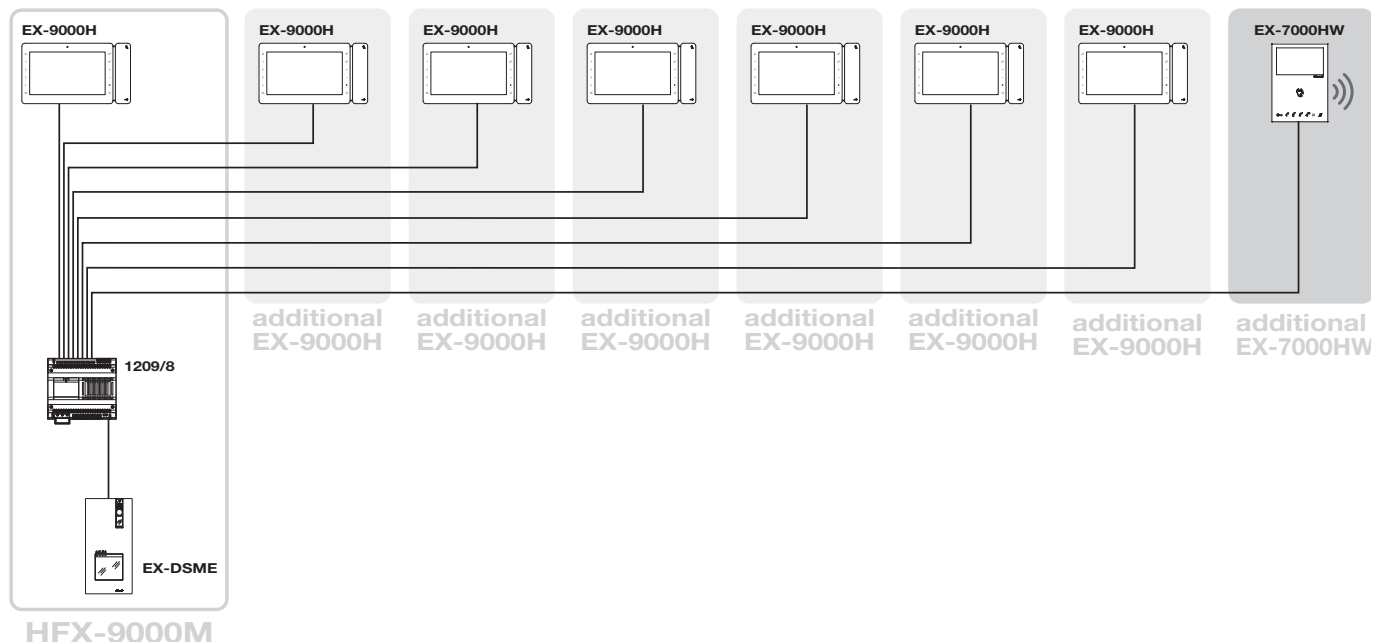

TECH SHEET

Door entry monitor EX-7000HW

The EX-7000HW is the expansion video Wi-Fi door entry monitor for **HFX-700B, HFX-9500M, HFX-7000M, HFX-9000M** Kits.

EX-7000HW

MINI HANDSFREE WI-FI DOOR ENTRY MONITOR

MAXIMUM EXPANSION INTERNAL UNITS FOR KITS

SPECIFICATIONS ART. EX-7000HW

DIMENSIONS (WITH BRACKET)	
Width	4.52 in
Height	6.29 in
Depth	0.83 in
Weight	21 oz
MAIN FEATURES	
B/W or color display	color
Type of display	LCD
Display size (inches)	4.3"
Display resolution (H x V)	480 x 272 pixel
LCD Ratio	16:9 Wide-screen Format
OSD display	Yes
Backlighting colour	White
Wi-Fi technology	Yes
Compatible with <i>Comelit</i> app	Yes
HARDWARE CHARACTERISTICS	
Buttons	8
LED indication (n)	4
Backplate supplied	Yes
Removable terminals	Yes
ENVIROMENTAL	
Operating temperature	Class B1 normal range indoor 41° F /104° F (5°C / 40°C)
IP rating	30
TECHNICAL CHARACTERISTICS	
Power supply voltage	22-34 Vdc
Absorption in standby (mA)	45-70
Absorption during call (mA)	150-180
Absorption during communication (mA)	250-300
Network connection	WLAN
Video encoding	PAL/NTSC
OTHER INFO	
	Sensitive Touch technology Surface mounted only
ADJUSTMENTS	
Loudspeaker volume	Yes
Brightness	Yes
FUNCTIONS	
	Lock-release key function Silent mode (Privacy) Floor door call function Actuator control function Privacy conversation function Intercom function (Auto Timer intercom= 300 sec) Paging function Self activation Full Duplex hands-free function Automatic answer mode Display brightness control Loudspeaker volume control Ringtone volume control Customizable ringtone