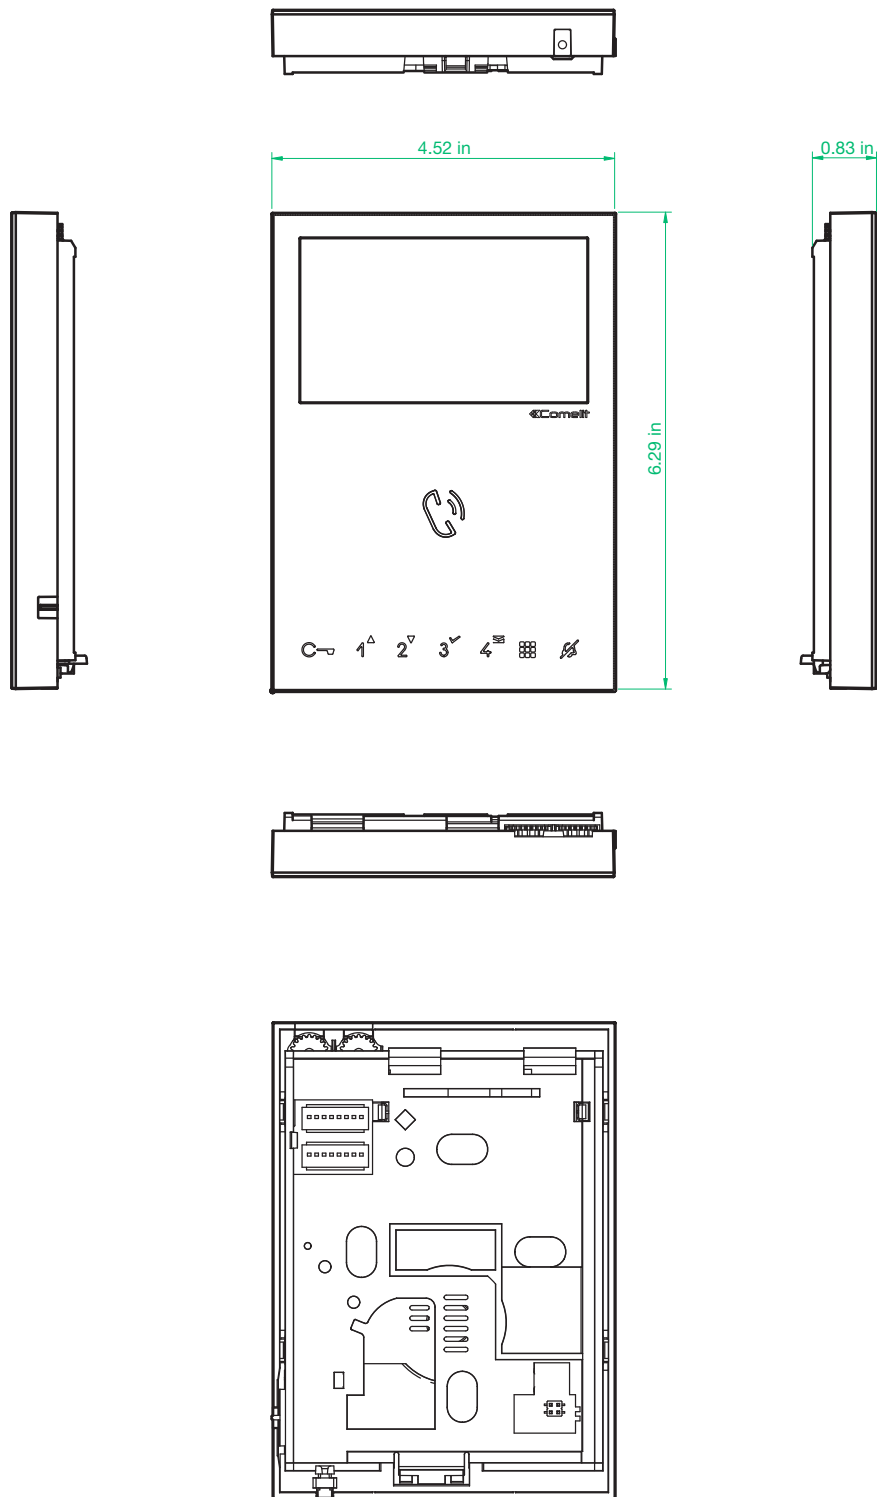

UNIT DIMENSIONS

CERTIFIED MANAGEMENT SYSTEMS

www.comelitgroup.com

Via Don Arrigoni, 5 - 24020 Rovetta (BG) - Italy

8 023903 444346

2nd edition - 09/2022
cod. 2G40003011