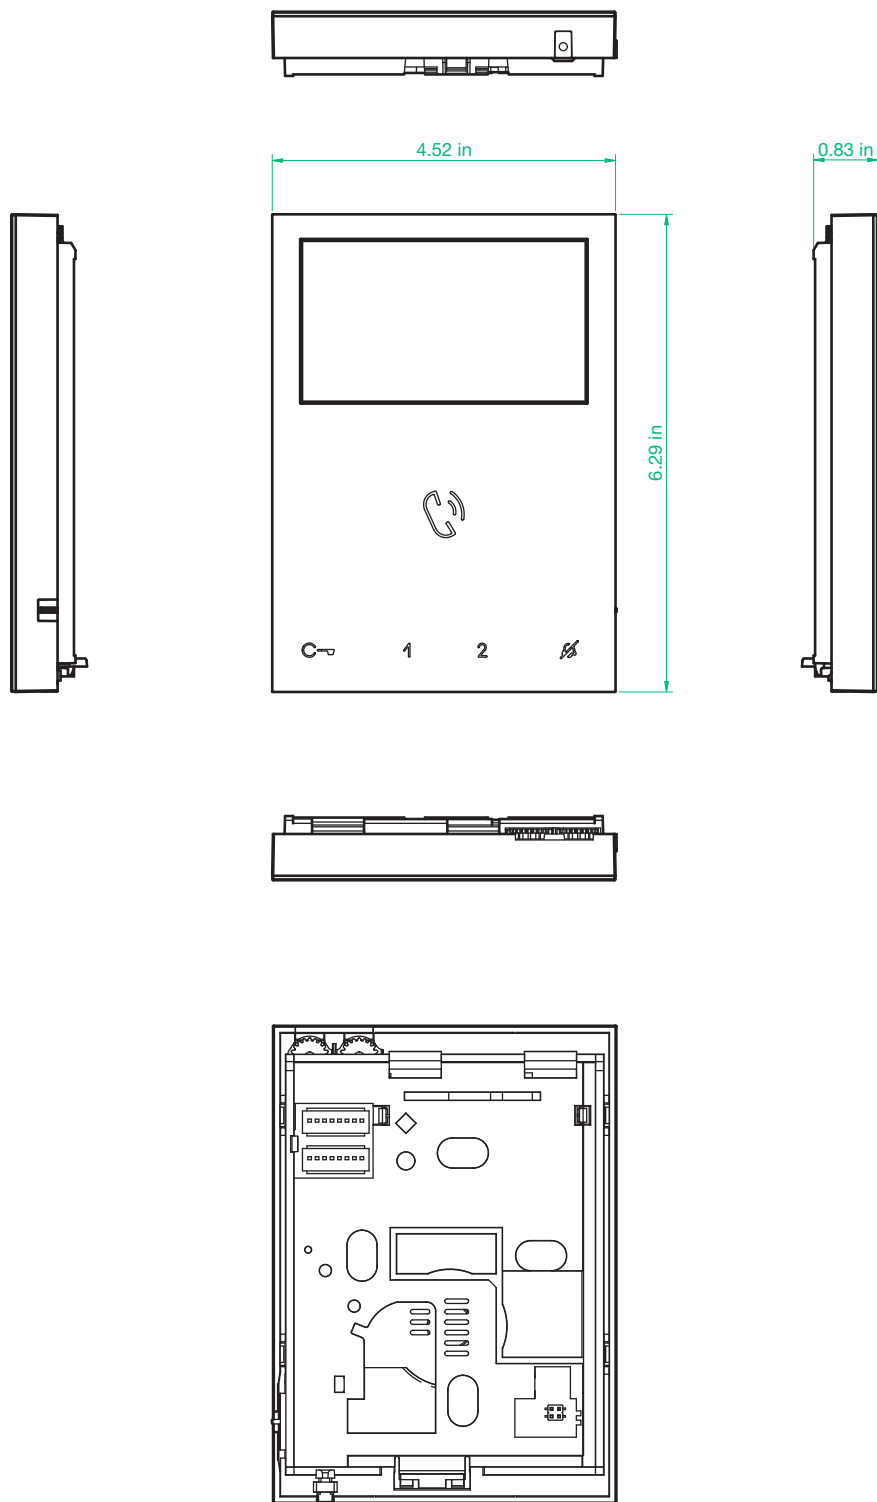

UNIT DIMENSIONS

CERTIFIED MANAGEMENT SYSTEMS

www.comelitgroup.com

Via Don Arrigoni, 5 - 24020 Rovetta (BG) - Italy

8 023903 444322

2nd edition - 09/2022
cod. 2G40003009