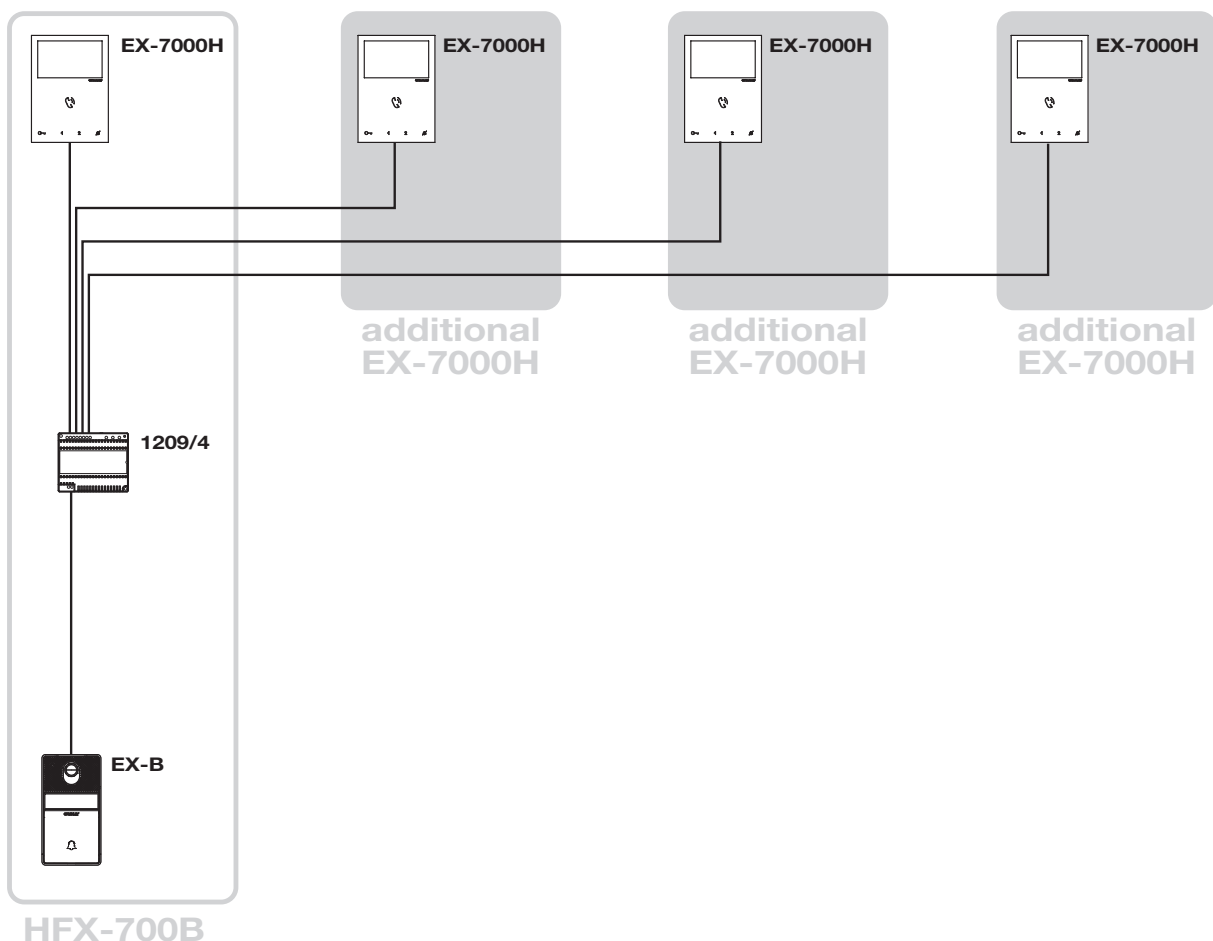

TECH SHEET

Expansion Door entry monitor - EX-7000H

The **EX-7000H** is the Additional Internal Unit for Single-User Kits **HFX-700B**, **HFX-700W**, **HFX-7000M**, **HFX-7000MW**

EX-7000H

COLOR HANDS-FREE DOOR ENTRY MONITOR

- Wall-mounted hands-free door entry monitor
- Full-duplex audio
- Color door entry monitor with 4.3" 16:9 Wide-Screen
- Brightness adjustment
- Ringtone volume control
- Customizable ringtones
- 5 sensitive touch back-lit controls for audio activation/paging call, door-opening, actuator, self activation, silent mode and LEDs signalling for the door status and silent mode.
- Manages floor door call.
- Complete with 2 x 8-position DIP-switches for user code programming and button programming.
- The surface mount backplate is included.

MAXIMUM EXPANSION INTERNAL UNITS FOR KITS