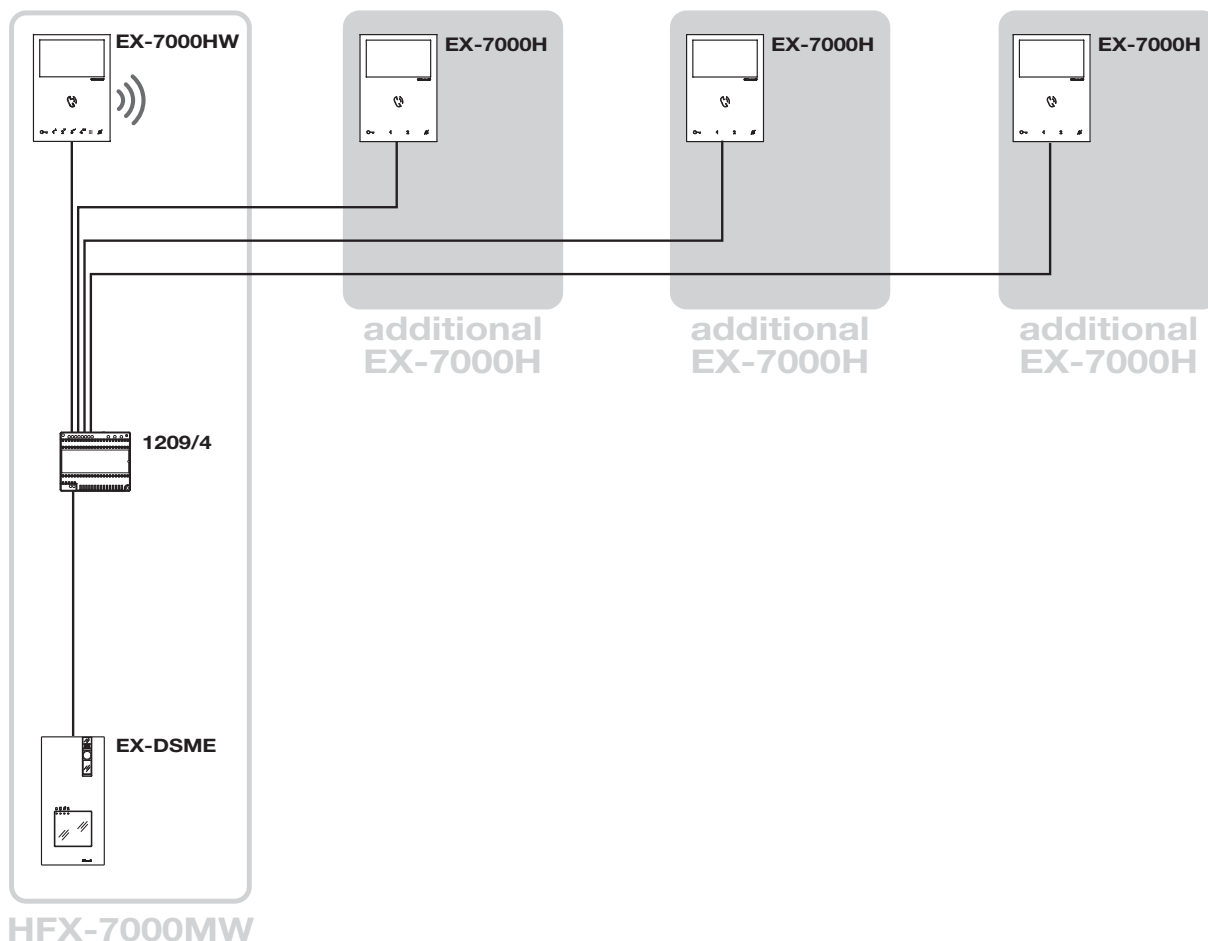

SPECIFICATIONS ART. EX-7000H

DIMENSIONS (WITH BRACKET)	
Width	4.52 in
Height	6.29 in
Depth	0.83 in
Weight	21 oz
HARDWARE	
Removable terminals	Yes
Buttons	5
Display size (inches)	4.3"
B/W or color display	COLOR
Display resolution (H x V)	480x272 pixel
Type of display	LCD
LCD Ratio	16:9 Wide-screen Format
ENVIROMENTAL	
Operating Temperature	Class B1 normal range indoor 41° F /104° F (5°C / 40°C)
ELECTRICAL SPECIFICATIONS	
Maximum current absorption (mA)	240
Power consumption	10 W MAX
OTHER INFO	
	Sensitive Touch technology
	Surface mounted only
FUNCTIONS	
	Lock-release key function
	Silent mode (Privacy)
	Floor door call function
	Actuator control function
	Privacy conversation function
	Intercom function (Auto Timer intercom= 300 sec)
	Paging function
	Self activation
	Full Duplex hands-free function
	Automatic answer mode
	Display brightness control
	Loudspeaker volume control
	Ringtone volume control
	Customizable ringtone