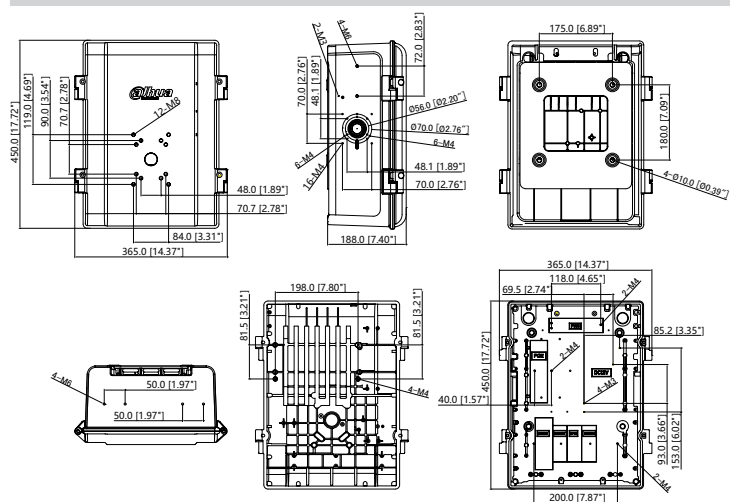

Outdoor Surveillance Junction Box

Certified to IP66 and to IK10

- All-aluminum Shell
- Aesthetic Design, Easy Installation
- Tamper Alarm with Optional Alarm Switch
- IP66 Ingress Protection and IK10 Vandal Resistance
- Compatible with DH-PFA153 Heavy-duty Pole Mount, Dahau PTZ Dome Camera Wall Mounts, and MNVR/MXVR Mobile Recording Devices

Technical Specifications

Material	Aluminum and SECC
Dimensions	450.0 mm x 365.0 mm x 191.0 mm (17.72 in. x 14.37 in. x 7.52 in.)
Weight	9.0 kg (19.84 lb)
Load Bearing Capacity	
Front	10.0 kg (22.05 lb)
Side	6.0 kg (13.23 lb)
Inside	5.0 kg (11.02 lb)
Color	White
Operating Temperature	-40° C to 60° C (-40° F to 140° F)
Humidity	0% to 90% RH
Environmental	
Ingress Protection	IP66
Vandal Resistance	IK10
Installation	Wall Mount or Pole Mount
Compatibility	<ul style="list-style-type: none"> • DH-PFA153 Heavy-duty Pole Mount • Dahau PTZ Dome Camera Wall Mounts • Dahua MNVR and MXVR Mobile Recording Devices

Ordering Information

Type	Part Number	Description
Junction Box	DH-PFA143	Outdoor Surveillance Junction Box, IP66, IK10

Dimensions (mm/in.)

Applications