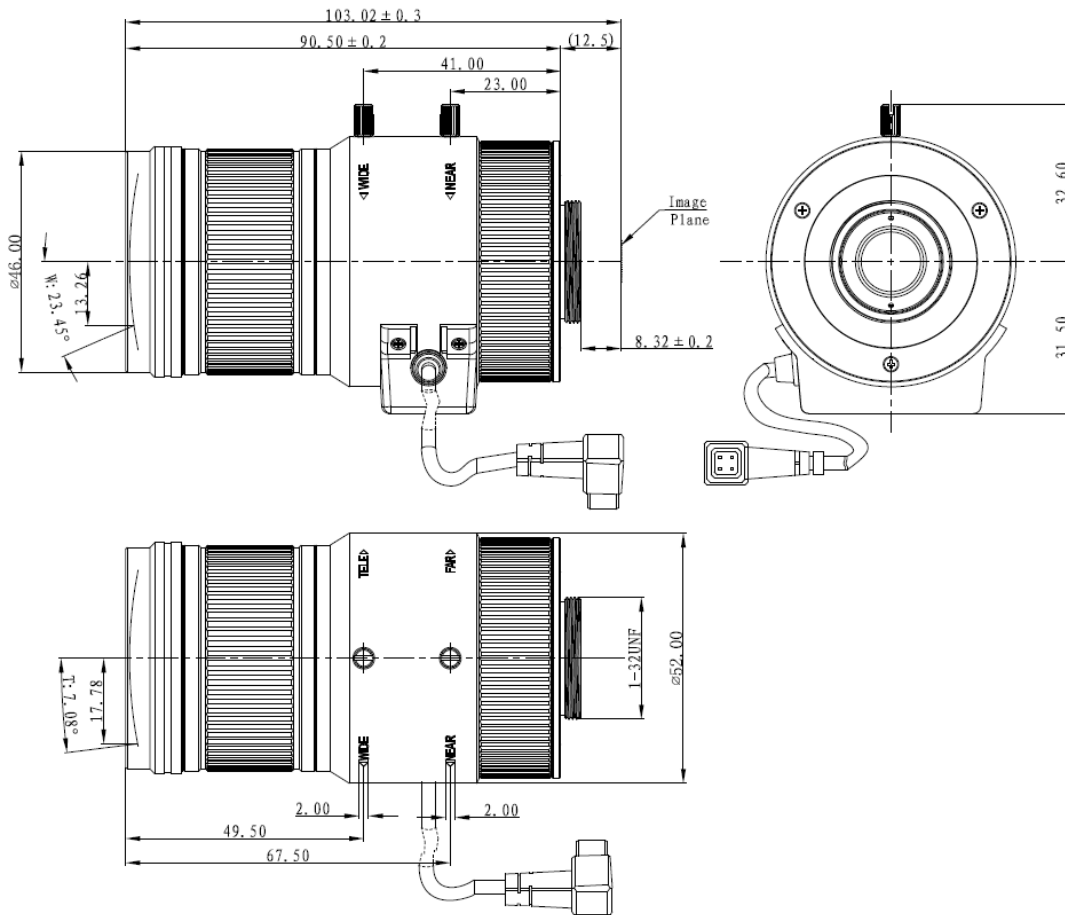

DH-PLZ21C0-D

12 MegaPixel 4K Lens

Specifications

Model	DH-PLZ21C0-D	
Parameter		
Image format	1/1.7"	
Focal length	10.5-42mm	
Aperture	F1.5	
Field Angle	W:46.9° x37.2° x27.6° T: 14.2° x11.2° x8.4°	
M.O.D.	0.3m	
TV Distortion	-3%(Wide)	
IR Correction	Yes	
Lens Control	Focus	Manual
	Zoom	Manual
	Iris	DC-Iris
Mount	CS	
Dimension	Ø52x90.5mm	
Weight	320g	
Operating temperature	-30°C ~ +70°C	

DH-PLZ21C0-D

Dimensions (mm)

Dahua Technology Co., Ltd.

1199 BinAn Road, Binjiang District, Hangzhou, China

Tel: +86-571-87688883

Fax: +86-571-87688815

Email: overseas@dahuatech.com

www.dahuasecurity.com