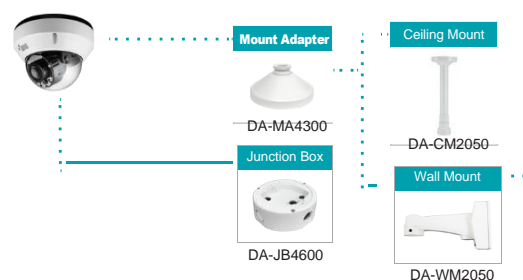

Full HD Vandal-Resistant IR Dome Camera

DC- D4216WRX

2.8mm

- Easy Installation with DirectIP NVR
- Full HD (1080p) Resolution
- Fixed-focal Lens (f = 2.8mm)
- micro SD / SDHC / SDXC
- Two-way Audio
- Alarm In / Out
- IK10 / IP67 Supports
- PoE (IEEE 802.3af Class 2)
- Day and Night (ICR)
- True Wide Dynamic Range (WDR)
- IR LED (Distance : 30 m / 98.4 ft)
- 3-axis Mechanical Design for Installation
- Supports ONVIF
- NDAA Compliance

DIMENSIONS

(Unit - mm)

ACCESSORIES (OPTIONAL)

ACCESSORIES CONFIGURATION TREE

Dimensions	Ø120 x 92.9mm (Ø4.72" x 3.65")
Weight	0.465kg (1.02lb)

WWW.NEXLAR.COM