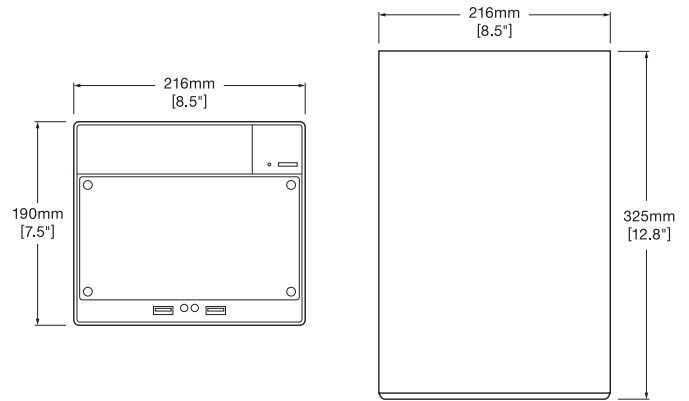

## Dimensions

unit : mm (inch)

**5** Year Limited Warranty

## Specifications

Model Number	DW-BJCLIENT1	DW-BJCLIENT2	
Form Factor	Desktop / Cube		
Maximum DWC-PZV2M72T Cameras Supported	1	4	
Operating System	Windows® Embedded		
CPU	Intel i5® Processor	Intel i7® Processor	
Memory	16GB	16GB	
Graphics Card	nVidia GTX 950	nVidia GTX 1080	
Graphics Memory	2GB	8GB	
NIC	2x Gigabit Ethernet (RJ45)		
Video-Out	Multi-Monitor Support	3	4
	Output	DVI-D or True HD Output	
	Resolution	HD 1080p	
Maximum Resolution	7680 x 4320		
Pre-Loaded VMS Client	DW Spectrum™ IPVMS Client		
DW Spectrum IP Video Management Software	"The Grid" flexible user interface with Unlimited layouts Seamless transition from live to recorded video Unique Interactive timeline with built in Smart, Thumbnail and Calendar Search		
Keyboard & Mouse	Included		
Power (Max Power Consumption)	300W (270W)	500W (420W)	
Dimension (WxDxH) (inches)	12.8" x 8.5" x 7.5"		
Warranty	5 Year Limited		