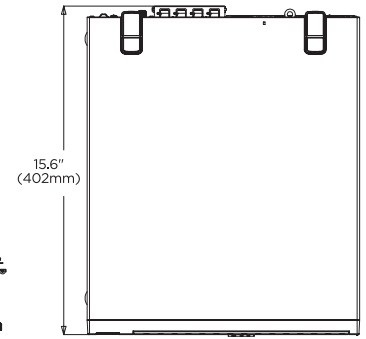

Dimensions

Unit: inch (mm)

Specifications

PART NUMBER	DW-BJDX11XXT-LX	
Included IP licenses	4	
Form factor	Slim Desktop	
Operating system	Linux Ubuntu [®] 18.04	
CPU	Intel [®] Celeron processor	
Memory	8GB	
Ethernet port	2x 1G Ethernet ports (RJ45)	
System	Max video storage rate (Mbps)	80 Mbps
	Maximum HDD	2 x SATA HDD
Storage	Maximum storage	20TB
	Outputs	1x true HD, 1x DVI-D, 1x D-Sub for system configuration. Maximum 1 display output at a time.
Video-out	Video card	Onboard Intel HD Graphics
	Resolution	True HD: 4096x2160@60Hz, DVI-D: 1920x1200@60Hz, D-Sub: 1920x1200@60Hz
Preloaded VMS software	DW Spectrum [®] IPVMS Server	
Remote clients	Cross-platform - Windows [®] , Linux Ubuntu [®] and Mac [®]	
Mobile apps	iOS [®] and Android [®]	
Keyboard and mouse	Included	
Power supply	300W**	
Operating temperature	41°F-104°F (5°C-40°C)	
Operating humidity	20-90% RH	
Dimension (WxDxH)	13.1" x 3.8" x 15.6" (334 x 97 x 402 mm)	
Other certification	NDAA, TAA	
Warranty	5 year limited	

** UPS Recommended.

Designed and Commissioned in the U.S.A. 

Available models continued on page 2.

Part number

- DW-BJDX1102T-LX - 2TB internal storage
- DW-BJDX1104T-LX - 4TB internal storage
- DW-BJDX1108T-LX - 8TB internal storage
- DW-BJDX1112T-LX - 12TB internal storage
- DW-BJDX1116T-LX - 16TB internal storage
- DW-BJDX1120T-LX - 20TB internal storage