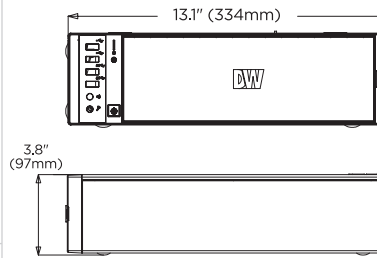

Dimensions

Unit: inch (mm)

Specifications

PART NUMBER	DW-BJDX11XXT-LX	
Included IP licenses	4	
Form factor	Slim Desktop	
Operating system	Linux Ubuntu [®] 18.04	
CPU	Intel [®] Celeron processor	
Memory	8GB	
Ethernet port	2x 1G Ethernet ports (RJ45)	
System	Max video storage rate (Mbps)	80 Mbps
	Maximum HDD	2 x SATA HDD
Storage	Maximum storage	20TB
	Outputs	1x true HD, 1x DVI-D, 1x D-Sub for system configuration. Maximum 1 display output at a time.
Video-out	Video card	Onboard Intel HD Graphics
	Resolution	True HD: 4096x2160@60Hz, DVI-D: 1920x1200@60Hz, D-Sub: 1920x1200@60Hz
Preloaded VMS software	DW Spectrum [®] IPVMS Server	
Remote clients	Cross-platform - Windows [®] , Linux Ubuntu [®] and Mac [®]	
Mobile apps	iOS [®] and Android [®]	
Keyboard and mouse	Included	
Power supply	300W**	
Operating temperature	41°F-104°F (5°C-40°C)	
Operating humidity	20-90% RH	
Dimension (WxDxH)	13.1" x 3.8" x 15.6" (334 x 97 x 402 mm)	
Other certification	NDAA, TAA	
Warranty	5 year limited	

** UPS Recommended.

Designed and Commissioned in the U.S.A. 

Available models continued on page 2.

Part number

- DW-BJDX1102T-LX - 2TB internal storage
- DW-BJDX1104T-LX - 4TB internal storage
- DW-BJDX1108T-LX - 8TB internal storage
- DW-BJDX1112T-LX - 12TB internal storage
- DW-BJDX1116T-LX - 16TB internal storage
- DW-BJDX1120T-LX - 20TB internal storage