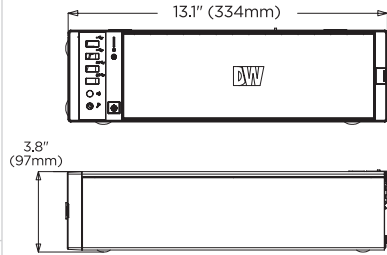

Dimensions

Unit: inch (mm)

Specifications

DESCRIPTION		Blackjack DX
Included IP licenses		4
Form factor		Slim Desktop
Operating system	Windows [®] 10	DW-BJDX31XXT
	Linux Ubuntu [®]	DW-BJDX31XXT-LX
	OS on SSD	m.2 SSD
CPU		Intel [®] i3 processor
Memory		8GB
Ethernet port		2x 1G Ethernet ports (RJ45)
System	Max video storage rate (Mbps)	180 Mbps
	Maximum HDD	2 x 3.5 SATA HDD
Storage	Maximum storage	20TB
	Outputs	1x true HD, 1x DVI-D, 1x D-Sub for system configuration. Maximum 1 display output at a time.
Video-out	Video card	Onboard Intel HD Graphics
	Resolution	True HD: 4096x2160@60Hz, DVI-D: 1920x1200@60Hz, D-Sub: 1920x1200@60Hz
Pre-loaded VMS software		DW Spectrum [®] IPVMS Server
Remote clients		Cross-platform - Windows [®] , Linux Ubuntu [®] and Mac [®]
Mobile apps		iOS [®] and Android [®]
Keyboard and mouse		Included
Power supply		300W**
Operating temperature		41°F-104°F (5°C-40°C)
Operating humidity		20-90% RH
Dimension (WxDxH)		Desktop 3.88" x 13.1" x 15.8" (98.5 x 334 x 402 mm) Standing 13.1" x 3.88" x 15.8" (334 x 98.5 x 402 mm)
Other certification		NDAA, TAA
Warranty		5 year limited