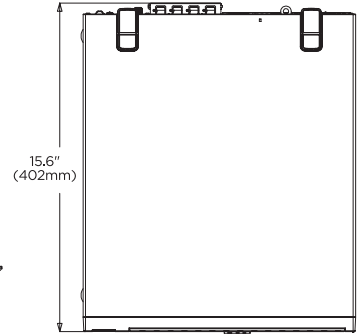

Dimensions

Unit: inch (mm)

Specifications

DESCRIPTION		Blackjack DX
Included IP licenses		4
Form factor		Slim Desktop
Operating system	Windows [®] 10	DW-BJDX31XXT
	Linux Ubuntu [®]	DW-BJDX31XXT-LX
	OS on SSD	m.2 SSD
CPU		Intel [®] i3 processor
Memory		8GB
Ethernet port		2x 1G Ethernet ports (RJ45)
System	Max video storage rate (Mbps)	180 Mbps
	Maximum HDD	2 x 3.5 SATA HDD
Storage	Maximum storage	20TB
	Outputs	1x true HD, 1x DVI-D, 1x D-Sub for system configuration. Maximum 1 display output at a time.
Video-out	Video card	Onboard Intel HD Graphics
	Resolution	True HD: 4096x2160@60Hz, DVI-D: 1920x1200@60Hz, D-Sub: 1920x1200@60Hz
Pre-loaded VMS software		DW Spectrum [®] IPVMS Server
Remote clients		Cross-platform - Windows [®] , Linux Ubuntu [®] and Mac [®]
Mobile apps		iOS [®] and Android [®]
Keyboard and mouse		Included
Power supply		300W**
Operating temperature		41°F-104°F (5°C-40°C)
Operating humidity		20-90% RH
Dimension (WxDxH)		Desktop 3.88" x 13.1" x 15.8" (98.5 x 334 x 402 mm) Standing 13.1" x 3.88" x 15.8" (334 x 98.5 x 402 mm)
Other certification		NDAA, TAA
Warranty		5 year limited