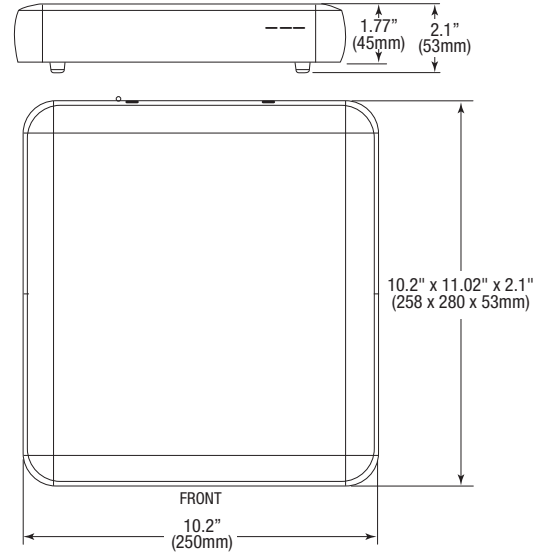

Available models

Non-RAID models:

- DW-BJNAS4T- 4TB storage
- DW-BJNAS6T- 6TB storage
- DW-BJNAS8T- 8TB storage
- DW-BJNAS10T- 10TB storage
- DW-BJNAS12T- 12TB storage
- DW-BJNAS16T- 16TB storage
- DW-BJNAS20T- 20TB storage

RAID1 models:

- DW-BJNAS8TR- 4TB storage
- DW-BJNAS12TR- 6TB storage
- DW-BJNAS16TR- 8TB storage
- DW-BJNAS20TR- 10TB storage

Dimensions

unit: inch (mm)

Specifications

PART NUMBER	DW-BJNASxT	DW-BJNASxTR
Operating system	Linux [®] embedded	
Form factor	Desktop	
CPU	ARM Cortex-A9 dual-core@1.0ghz	
RAM	512MB	
Flash memory	128MB	
Maximum hard drives	2 x SATA HDD	
Maximum storage capacity	20TB (2 x 10TB)	10TB (2 x 10TB, RAID1)
RAID	N/A	RAID1
File system	EXT4	
Max. recording channel	12ch with MEGApix [®] CaaS [™] Max 32 2.1MP cameras with Blackjack [®] Bolt [™] and Blackjack [®] Cube [™]	
Max. recording bandwidth	Max. 160Mbps throughput	
LAN	1 x gigabit ethernet (RJ45 connector)	
Protocol	SMB, HTTP, SMTP, NTP	
Remote configuration	DW Spectrum [®] IPVMS Client, Blackjack [®] NAS web viewer	
Supported browsers	Microsoft [®] IE [®] 10 or higher Google [®] Chrome [®] 57 or higher Mac [®] Safari [®] 9 or higher (required) Firefox [®] 43 or higher	
LED indicators	HDD status, power	
Operating temperature	41°F–104°F (5°C–40°C)	
Operating humidity	20–90% (RH) non-condensing	
Power supply	DC 12V	
Power consumption	36W, 3A	
Dimensions (WxDxH)	10.2" x 11.02" x 2.1" (258 x 280 x 53mm)	
Weight	Gross: 4.73lbs (2.1Kg) Net: 3.3lbs (1.5Kg)	Gross: 6.16lbs (2.8Kg) Net: 3.3lbs (1.5Kg)
Warranty	5 year limited	