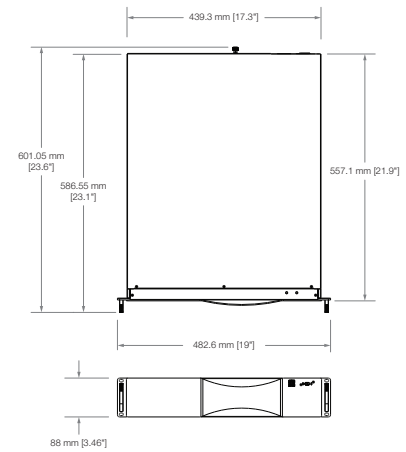

Dimensions (unit : mm [inch])

5 Year Limited Warranty

Summary

Blackjack P-RACK™ NVRs powered by DW Spectrum™ IPVMS can record and manage up to 128 2.1MP 1080p IP cameras at up to 30fps, with up to 600 Mbps throughput. Hardware options include Intel® i7 Processor and 16GB Memory. Standard features include Windows® 7 OS on an SSD HDD, scheduled auto reboot for hardware performance, and cross platform connectivity for Windows® and Mac® client software, allowing you to monitor and connect to your system from virtually anywhere, 2x NIC cards, DVI and true HD output. DW Spectrum IPVMS provides powerful and intuitive features including Automatic Camera Detection, Fully Customizable Layouts, Easy Drag and Drop Camera Management and Recording, E-Mapping, Advanced Motion Masking and Sensitivity Settings. Blackjack P-RACK NVRs are ONVIF conformant, can be configured with 6-36TB HDD for true enterprise scalability and come with our unbeatable 5 Year Limited Warranty.

Features

- Supports All ONVIF Conformant IP Cameras
- Storage Options: 6–36TB Internal Storage
- Record up to 128 IP Cameras with Total Throughput up to 600Mbps
- True HD and DVI Local Monitoring Outputs Ports
- Dual Network Ports
- USB Interface
- Windows® 7 on a separate SSD
- Hosting DW Spectrum™ for Setup, Configuration, Monitoring and Recording
- One-time Recording License Charge, Fully Transferable Between Cameras and Encoders
- No Annual Maintenance Fees
- Simple Enterprise Scalability
- Auto Device Discovery
- Dual Stream Recording
- 5 Year Limited Warranty
- Rail Kit Included
- USB Mouse and Keyboard Included

Specifications

MODEL	Blackjack P-Rack 2U		
Maximum IP Cameras	128		
Included IP Licenses	4		
Form Factor	Rack Mount		
Operating System		Windows® 7 64 Bit	
	OS on SSD	64GB SSD	
		Option: DW-SSD64 – Spare SSD for Mirroring the OS *	
CPU	Intel® i7® Processor		
Memory	16GB		
NIC	2x Gigabit Ethernet (RJ45)		
	Option: DW-R4NIC - Upgrade QUAD GB NIC Card *		
System	"Max Video Storage Rate (Mbps)"	600 Mbps	
	Maximum Hard Drives	6 x SATA HDD	
Storage	Maximum Storage	36TB	
	Video-Out	Outputs	True HD Output or VGA or DVI
Video Card		GeForce 210 512MB	
Resolution		Option: DW-RV4H - 4 head HD Video Card*	
		HD 1080p	
Pre-Loaded VMS Software	DW Spectrum		
Unlimited Remote Clients	Cross Platform - Windows, Linux and Mac		
Mobile Apps	iOS and Android		
DW Spectrum IP Video Management Software	Industries most powerful VMS engine - with Intelligent HD dual stream management		
	*Automatic camera discovery - auto-detect and connect to 1,000s of supported IP cameras at every resolution ONVIF Profile S conformant *		
	Alarm Input / Relay Output and Audio recording supported		
Keyboard & Mouse	Included		
Railkit	Included		
Power	400W**		
Operating Temperature and Humidity	5~40 °C / 20~90% RH		
Dimension (WxDxH) (inches)	17.32" x 26" x 3.5"		
Warranty	5 Year Limited		

* Available at time of initial order only.
** UPS Recommended