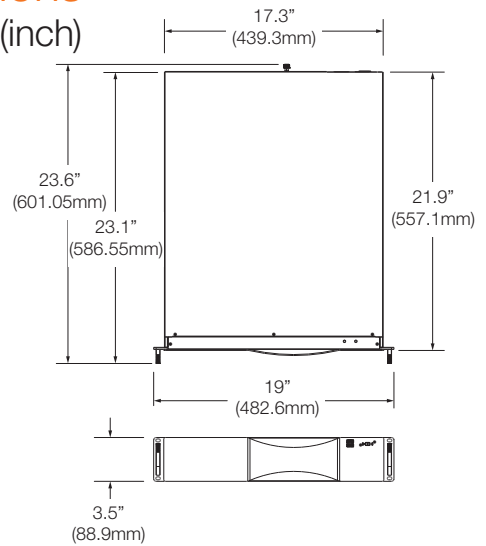

Blackjack® P-RACK

Servers Powered by DW Spectrum® IPVMS

Blackjack® P-Rack™ Network Video Recorder DW-BJP2UxT / DW-BJP2UxT-LX

Designed, Assembled and Tested in the U.S.A. 

Dimensions

Unit: mm (inch)

Summary

Blackjack® P-Rack™ servers can record and manage single- and multi-sensor IP cameras of any resolution, with an equivalent capacity of up to 64 2.1MP cameras at 30fps and a maximum of 360Mbps throughput. Standard features include Intel® i7®, Windows® 10 Pro or Linux® Ubuntu® OS and 2x NIC cards. Blackjack® P-Rack™ servers can be configured with 40-70TB HDD and come with our 5 year limited warranty.

Specifications

MODEL	DW-BJP2UxT / DW-BJP2UxT-LX	
Maximum IP cameras	128	
Included IP licenses	4	
Form factor	2U rack mount	
Operating system		Windows® 10 Pro (DW-BJP2UxT) Linux Ubuntu® (DW-BJP2UxT-LX)
	OS on SSD	150GB SSD
CPU	Intel® i7® processor	
Memory	16GB	
NIC	2x gigabit ethernet (RJ45)	
	Option: DW-R4NIC - upgrade QUAD GB NIC card *	
System	Max video storage rate (Mbps)	600 Mbps
Storage	Maximum hard drives	1 x SSD + 7 x HDD
	Maximum storage	70TB
Video-out	Outputs	True HD output or VGA or DVI
	Video card	GeForce 210 512MB Option: DW-RV4H - 4 head HD video card*
	Resolution	HD 1080p
Pre-loaded VMS software	DW Spectrum® IPVMS	
Unlimited remote clients	Cross platform - Windows®, Linux® and Mac®	
Mobile apps	iOS® and Android®	
DW Spectrum® IP Video Management Software	Industries most powerful VMS engine - with Intelligent HD dual stream management	
	Automatic camera discovery - auto-detect and connect to 1,000s of supported IP cameras at every resolution ONVIF Profile S conformant	
	Alarm input / relay output and audio recording supported	
Keyboard & mouse	Included	
Railkit	Included	
Power	400W**	
Operating temperature and humidity	41°F~104°F / 20~90% RH	
Dimension (WxDxH) (inches)	17.32" x 26" x 3.5"	
Warranty	5 year limited	