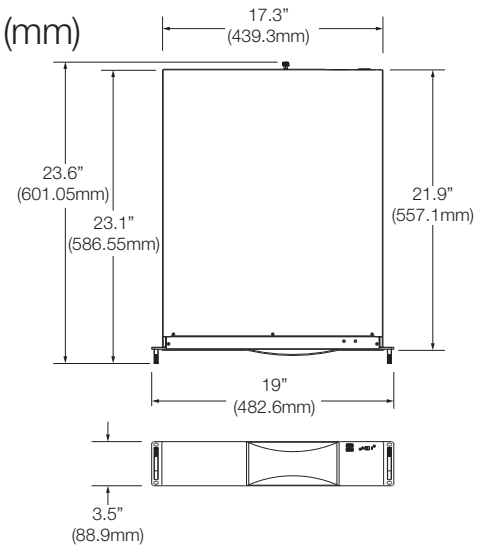

Blackjack® P-RACK

Servers Powered by DW Spectrum® IPVMS

Designed, Assembled and Tested in the U.S.A. 

Summary

Blackjack® P-Rack™ servers can record and manage single- and multi-sensor IP cameras of any resolution, with an equivalent capacity of up to 64 2.1MP cameras at 30fps and a maximum of 360Mbps throughput. Standard features include Intel® i7®, Windows® 10 Pro or Linux® Ubuntu® OS and 2x NIC cards. Blackjack® P-Rack™ servers can be configured with 40-60TB HDD and come with our 5 year limited warranty.

Blackjack® P-Rack™ Network Video Recorder DW-BJPR2UxT / DW-BJPR2UxT-LX

Dimensions

Unit: inch (mm)

Specifications

MODEL	DW-BJPR2UxT / DW-BJPR2UxT-LX	
Maximum IP cameras	128	
Included IP licenses	4	
Form factor	2U rack mount	
Operating system		Windows® 10 Pro (DW-BJPR2UxT) Linux Ubuntu® (DW-BJPR2UxT-LX)
	OS on SSD	150GB SSD
CPU	Intel® i7® Processor	
Memory	16GB	
NIC	2x gigabit ethernet (RJ45)	
	Option: DW-R4NIC - Upgrade QUAD GB NIC Card *	
System	Max video storage rate (Mbps)	600 Mbps
	Maximum hard drives	1 x SSD + 7 x HDD
Storage	Maximum Storage	60TB RAID 5 (50TB usable storage)
	Outputs	True HD output or VGA or DVI
Video-out	Video card	GeForce 210 512MB Option: DW-RV4H - 4 head HD video card*
	Resolution	HD 1080p
Pre-loaded VMS software	DW Spectrum® IPVMS	
Unlimited remote clients	Cross platform - Windows®, Linux® and Mac®	
Mobile apps	iOS® and Andriod®	
DW Spectrum® IP video management software	Industries most powerful VMS engine - with Intelligent HD dual stream management	
	Automatic camera discovery - auto-detect and connect to 1,000s of supported IP cameras at every resolution ONVIF Profile S conformant	
	Alarm input / relay output and audio recording supported	
Keyboard & mouse	Included	
Railkit	Included	
Power	400W**	
Operating temperature and humidity	41°F~104°F / 20~90% RH	
Dimension (WxDxH) (inches)	17.32" x 26" x 3.5" (439.9 x 660.4 x 88.9 mm)	
Warranty	5 year limited	