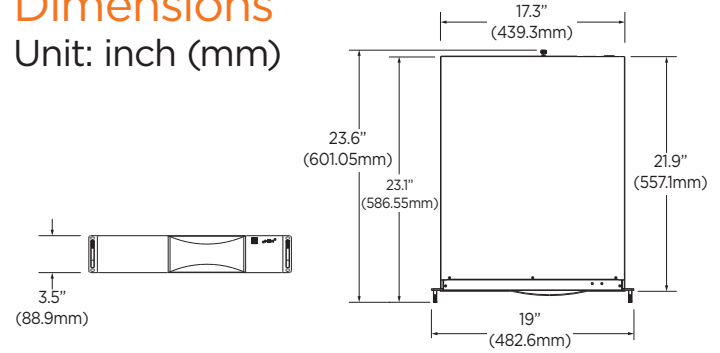

2x
Two NIC Cards

IPVMS

5 YEAR

Limited Warranty

Dimensions Unit: inch (mm)

Summary

Blackjack[®] P-Rack[™] servers are NDAA and TAA compliant and can record and manage single- and multi-sensor IP cameras of any resolution with a maximum of 600Mbps throughput. Standard features include Intel[®] i7[®], Windows[®] 10 IoT or Linux[®] Ubuntu[®] 18.04 LTS OS on separate SSD and 2x NIC cards. Blackjack P-Rack servers come preloaded with the DW Spectrum[®] IPVMS suite, can be configured with 64-96TB RAID5 recording storage and come with our 5 year limited warranty.