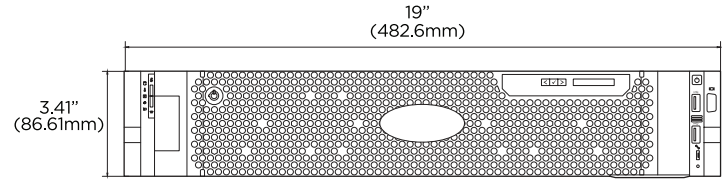

Dimensions

Unit: Inch (mm)

Specifications

MODEL		DW-BJRR2UxxT/LX/S
Included IP licenses		8
Form factor		2U rackmount
Operating system	Windows*10	DW-BJRR2UxxT
	Linux Ubuntu* 18.04 LTS	DW-BJRR2UxxTLX
	Windows Server* 2019	DW-BJRR2UxxTS
	OS on NVMe SSD	2 x 240GB NVMe SSD (RAID1)
CPU		Intel [®] Xeon [®] Silver processor
Memory		16GB (2x 8GB)
Ethernet port		2 x 1G Ethernet
System	Max video storage rate (Mbps)	600Mbps
Storage	Maximum HDD	12 x 3.5" SATA HDD
	Maximum storage	Max raw 192TB, RAID5
Video-out	Outputs	3 x mini DisplayPort (1 x mini-DP to true HD adapter included)
	Video card	Nvidia Quadro P400
Preloaded VMS software		DW Spectrum [®] IPVMS
Remote clients		Cross-platform - Windows [®] , Linux Ubuntu [®] and Mac [®]
Mobile apps		iOS [®] and Android [®]
Keyboard and mouse		Included
Rail kit		Included
Power supply		750W dual power supply*
Operating temperature		41°F-104°F (5°C-40°C)
Operating humidity		5-85% RH
Dimension		19" x 28.25" x 3.41" (482.6 x 717.55 x 86.61mm)
Other certification		UL, FCC and CE
Warranty		5 year warranty with next business day on-site hardware repair**