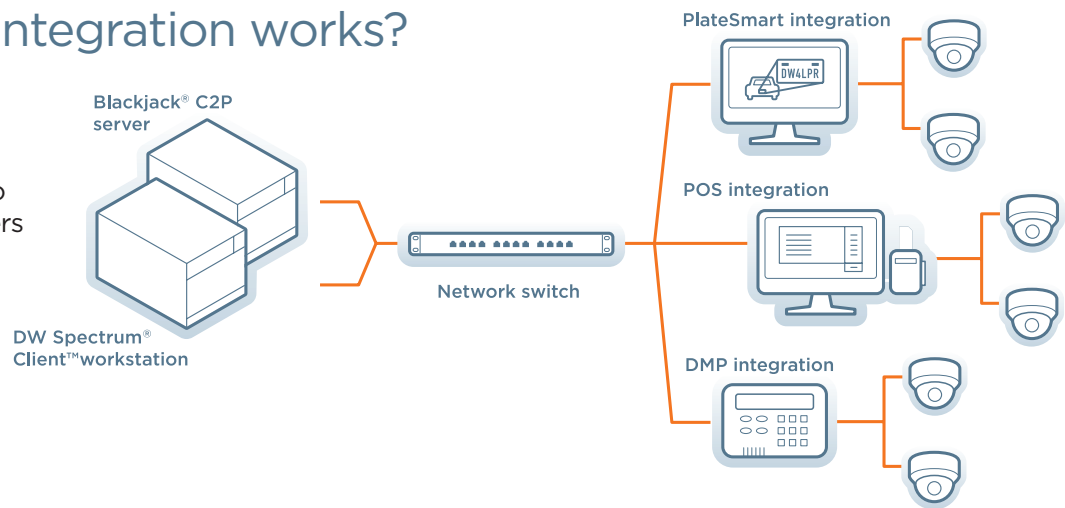

How does C2P integration works?

Adding the Blackjack® C2P™ workstation and licenses to your existing DW Spectrum IPVMS solution allows you to bring C2P's 3rd party partners to your solution.

Blackjack® C2P

Servers Powered by DW Spectrum® IPVMS

The Blackjack® C2P™ server is a dedicated station to facilitate the integration of DW Spectrum® IPVMS with C2P™ products.

The server brings metadata from any TCP/IP enabled device seamlessly into DW Spectrum®. By normalizing all metadata at the edge of the network, the DW Spectrum® Client can become the head-end for monitoring all TCP/IP connected sensors and devices, while also ensuring all metadata is stored time synchronized with the DW Spectrum® video.

DW Spectrum® IPVMS licenses must be purchased separately from the server. See last page for details.

- C2P Integration
- Ultra HD Output
- Two NIC Cards
- IPVMS
- Limited Warranty

Features:

- Supports all C2P compatible devices
- Turn your DW Spectrum® Client to the head-end for monitoring all TCP/IP connected devices
- Integration with POS, RFID, Access Control, LPR, ATM, Weigh Scales, Bar Code Readers, Biometrics Security and PLC controllers
- True HD 4K, VGA and DP outputs
- Network ports information
- Windows 10® on separate SSD
- Hosting DW Spectrum® for setup, configuration and monitoring
- No annual maintenance fees
- Simple enterprise scalability
- USB mouse and keyboard included
- Designed, assembled and tested in the U.S.A.
- 5 years limited warranty

Feature		Blackjack C2P server
Form factor		Desktop / Cube
Operating system	Windows® 10	DW-BJC2P
	OS on SSD	240GB SSD
CPU		Intel i7® processor
Memory		16GB
Ethernet port		2x gigabit ethernet ports (RJ45)
Storage	Maximum SSD and HDD	1 x SSD + 2 x SATA HDD
	Outputs	1x VGA, 1x true HD, 1x DP outputs (support for dual display)
Video-out	Video card	Onboard Intel HD Graphics
	Resolution	Max 4096 x 2160
Pre-loaded VMS software		DW Spectrum® IPVMS
Remote clients		Cross-platform - Windows®, Linux Ubuntu® and Mac®
Mobile apps		iOS® and Android®
Keyboard & mouse		Included
Power supply		300W**
Operating temperature and humidity		41°F-104°F (5°C-40°C)
Operating humidity		20-90% RH
Dimension (WxDxH)		8.5" x 12.8" x 7.5" (215.9 x 325.1 x 190.5 mm)
Warranty		5 year limited