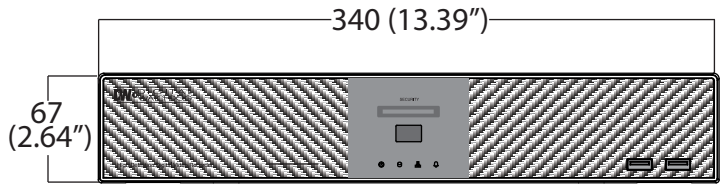

Dimensions (unit : mm)