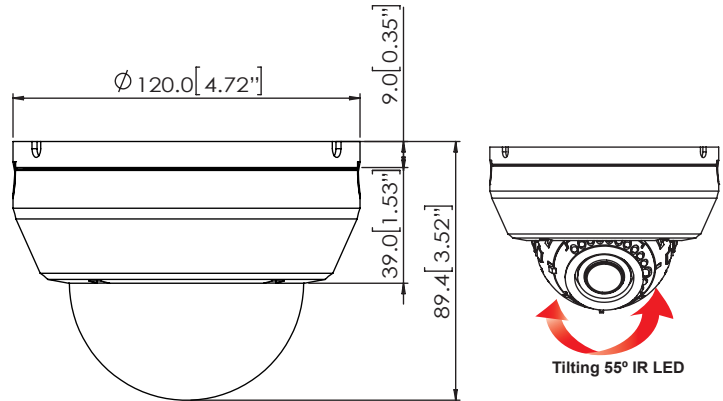

Dimensions (unit : mm)

Summary

Our Starlight 960H Series is a combination of our powerful Starlight Super-Low Light technology and a 960H CCD image sensor. This combination allows our cameras to achieve higher resolution and higher sensitivity to light than conventional CCTV cameras. Our Star-Light technology offers a slow shutter feature that increases the length of time the shutter remains open to collect additional ambient light, illuminating typically dark environments. Together with the 960H CCD sensor, the camera produces a clear horizontal resolution of up to 720 TV lines.

Features

- 960H CCD Image Sensor (960 Horizontal Pixels)
- 720 TV Lines [B/W], 700 TV Lines [Color]
- 2.8~12mm Varifocal Auto Iris Lens
- 100ft Range IR with Intelligent Camera Sync, Smart IR
- Electronic Day & Night
- 3D DNR (3D Digital Noise Reduction)
- Star-Light (Super Low Light Technology)
- HME (Highlight Masking Exposure)
- SLC (Side Light Compensation)
- Programmable Privacy Zones (8) & Motion Detection
- AGC / BLC / AWB
- Easy Icon Driven OSD Menu with Built-in Joystick
- Auto Sensing 24VAC/12VDC with Line Lock

Specifications

VIDEO	
Image Sensor	960H CCD
Total Pixels	960 (H) x 478 (V)
Scanning System	2 : 1 Interlace
Frequency	15.734KHz (H), 59.95Hz (V)
Synchronization	Internal or Line Lock
Horizontal Resolution	720 TV Lines [B/W], 700 TV Lines [Color]
Minimum Illumination	F1.2 (30IRE): 0.0 Lux
S/N Ratio	52dB (AGC off)
Video Output	CVBS: 1.0Vp-p / 75 Ω
LENS	
Focal Length	2.8-12 mm
Lens Type	Varifocal Auto Iris Lens
IR Distance	100ft Range IR
OPERATIONAL	
Shutter Speed	1/60s-1/120000s
Backlight	OFF / ON
Star-Light	X2 - X512
3D-DNR	OFF / Low / Middle / High
White Balance	ATW/ PUSH/ MANUAL
Day and Night	Auto / Day / Night
Mirror	OFF / V. Flip / Rotate
Auto Gain Control	1 ~ 20
Gamma	0.35 ~ 0.7
Motion Detection	4 Motion Regions
Privacy Zones	8 Programmable Privacy Masks
Dynamic Range Compressor	OFF / Low / Middle / High
Sharpness	0 ~ 20
Highlight Masking Exposure	OFF / Low / Middle / High
DPC (Dead Pixel Cancellation)	OFF / ON
ENVIRONMENTAL	
Operating Temperature	-10°C ~ 50°C (14°F ~ 122°F)
Operating Humidity	Less than 90% (Non-Condensing)
ELECTRICAL	
Power Requirement	Dual Voltage (DC12V, 24VAC)
Power Consumption	DC12V: 1.8W, 150mA, LED On: 4.3W, 358mA AC24V: 1.8W, 75mA, LED On: 4.3W, 180mA
MECHANICAL	
Housing Material	Plastic
Dimensions	120 x 89.4 mm (4.72 X 3.52 in)
Weight	0.5 lbs