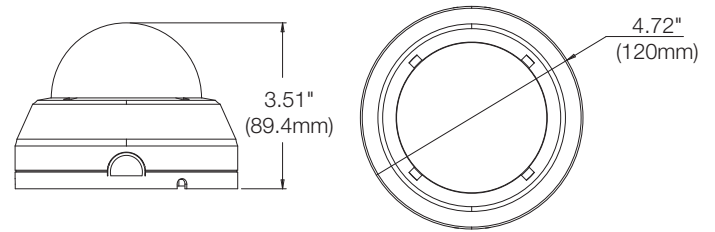

Dimensions

unit: Inch (mm)

Summary

Featuring Star-Light Plus™ color in near-total darkness, 4K Universal HD over Coax® cameras deliver crystal-clear images and support HD-Analog, HD-TVI, HD-CVI and all legacy analog signals. The discrete indoor dome cameras can be controlled via the same coax cable using UTC. All Star-Light Plus™ 4K cameras are engineered to work with our VMAX® A1 4K™ DVRs using your existing coax infrastructure for a cost-effective, high resolution surveillance solution.

Features

- Universal HD over Coax® technology with HD-Analog, HD-TVI, HD-CVI and all legacy analog signal support
- Star-Light™ color in near-total darkness technology
- 1/1.8" image sensor
- 4K at 15fps, 4MP or 2.1MP/1080p at real-time 30fps
- 2.8mm fixed lens
- True wide dynamic range (WDR)
- OSD control via coaxial (UTC)
- 100' Smart IR™ with intelligent camera sync.
- Smart DNR™ 3D digital noise reduction
- True day/night mechanical IR cut filter
- De-Fog™ extreme weather image compensation
- Easy icon driven OSD menu with built-in joystick
- Programmable privacy zones
- Auto gain control (AGC)
- Backlight compensation (BLC)
- Auto white balance (AWB)
- 5 year warranty

Specifications

IMAGE	
Image sensor	4K 1/1.8" CMOS
Active pixels	3864(H) x 2176(V)
Scanning system	Progressive scan
Frequency	60Hz/50Hz
Signal technology	Universal HD over Coax® technology with HD-Analog, HD-TVI, HD-CVI to 4K and CVBS at 960H
Synchronization	Internal
Resolution	Max 3840 x 2160
Minimum scene illumination	0.1 lux (color) 0 lux (B/W)
Video output	4K @ 15 fps, 4MP/1440p @ 30 fps, 2.1MP/1080p @ 30 fps
2nd video output	CVBS output for video testing
LENS	
Focal length	2.8mm
Lens type	Fixed lens
Field of view (FoV)	106.5°
IR distance	100ft range
OPERATIONAL	
Shutter mode	Auto
Shutter speed	1/30-1/30,000
Backlight (BLC)	Yes
Star-Light™ (sense-up)	Off-x32 (disabled at 4K)
Wide Dynamic Range (WDR)	Double shutter WDR
Wide dynamic range (WDR) dB	120dB
Smart DNR™ 3D digital noise reduction	3D/2D DNR
White balance	Yes
Highlight masking exposure (HME)	Yes
Dynamic range compression (DRC)	Yes
Day / night	Auto, day (color), night (B/W)
Mirror / flip	Yes
Auto gain control	Max 60dB
Motion detection	Yes
Privacy zones	Yes
Sharpness	Yes
Gamma	0.45
Highlight masking exposure (HME)	Yes
De-fog	Yes
RS485 / UTP built-in	UTC
ENVIRONMENTAL	
Operating temperature	-4°F - 122°F (-20°C - 50°C)
Operating humidity	10-90% RH (non-condensing)
Other certifications	FCC, CE, ROHS
ELECTRICAL	
Power requirements	DC12V
Power consumption	DC12V (LED off): 3W, 250mA DC12V (LED on): 4.04W, 337mA
MECHANICAL	
Material	Plastic indoor housing, polycarbonate dome
Dimensions	4.72" x 3.51" (120 x 89.4 mm)
Weight	0.66lbs (0.3kg)
Warranty	5 year warranty

Accessories (Optional)