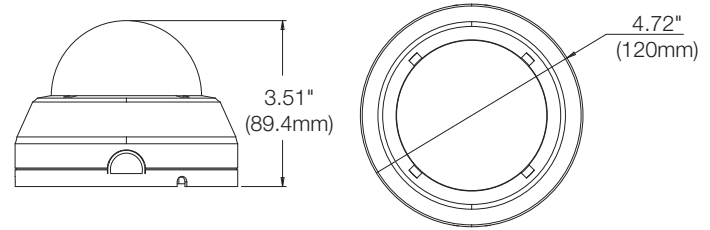

## Dimensions

unit: Inch (mm)

## Specifications

IMAGE	
Image sensor	5MP 1/2.8" CMOS
Active pixels	2608(H) x 1960(V)
Scanning system	Progressive scan
Frequency	60Hz / 50Hz
Signal technology	Universal HD over Coax® technology with HD-Analog, HD-TVI, HD-CVI to 5MP and all analog to 960H
Synchronization	Internal
Resolution	2592(H) x 1944(V)
Minimum scene illumination	0.08 lux (color) 0 lux (B&W)
Video output	HD-Analog and HD-TVI: 5MP/1944p @ 20fps and 12.5fps HD-Analog, HD-TVI and HD-CVI: 4MP/1440p @ 30fps HD-Analog, HD-TVI and HD-CVI: 2.1MP/1080p @ 30fps HD-Analog, HD-TVI and HD-CVI: 720p @ 30fps Analog CVBS: Up to 960H @ 30fps
2nd video output	CVBS output for video testing
I/O	
Alarm output	1 alarm output
LENS	
Focal length	2.7 - 13.5mm
Lens type	Vari-focal p-iris lens
Field of view (FoV)	122 - 40.8°
IR distance	100ft range
OPERATIONAL	
Shutter mode	Auto
Shutter speed	1/30-1/30,000
Backlight (BLC)	Yes
Star-Light (sense-up)	Off - x32
Wide Dynamic Range (WDR)	Double shutter WDR
Wide dynamic range (WDR) dB	120dB
Smart DNR™ 3D digital noise reduction	3D/2D DNR
White balance	Yes
Day / night	Auto, day (color), night (B/W)
Mirror / flip	Yes
Auto gain control	Max 72dB
Motion detection	Yes
Privacy zones	Yes
Sharpness	Yes
Gamma	0.45
De-fog	Yes
RS485 / UTP built-in	Pelco D / UTC
ENVIRONMENTAL	
Operating temperature	-4°F - 122°F (-20°C - 50°C)
Operating humidity	10-90% RH (non-condensing)
Other certifications	FCC, CE, ROHS
ELECTRICAL	
Power requirements	DC12V / AC24V dual-voltage
Power consumption	DC12V(LED OFF): 3.3W (275mA) DC12V(LED ON): 5.9W (495mA)
	AC24V(LED OFF): 2.75W (200mA) AC24V(LED ON): 5.3W (360mA)
MECHANICAL	
Material	Plastic indoor housing, polycarbonate dome
Dimensions	4.72" x 3.51" (120 x 89.4 mm)
Weight	0.66lbs (0.3kg)