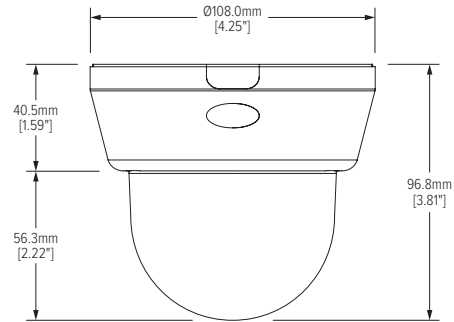

DWC-D4783WTIR

Summary

Groundbreaking STAR-LIGHT AHD™ High Definition Cameras use existing coaxial cables to transmit crystal-clear detailed 1080p images. The cameras offer 2.1MP resolution along with powerful features such as P-Iris Lens, Double Shutter Wide Dynamic Range (WDR) and True Day/Night with Mechanical IR Cut Filter. The STAR-LIGHT AHD cameras are engineered to work with VMAX AHD DVRs, offering an easy upgrade from analog to high definition surveillance using existing infrastructure for a cost-effective, high resolution surveillance solution.

Dimensions (unit : mm [inch])

Specifications

IMAGE	
Image Sensor	Panasonic 1/3" CMOS
Active Pixels	1944 (H) x 1092 (V)
Scanning System	Progressive Scan
Frequency	60Hz / 50Hz
Signal Technology	2.0 Megapixel AHD
Synchronization	Internal
Resolution	1920x1080 (1080p)
Minimum Scene Illumination	F1.4 (30IRE): 0.35Lux [Color] F1.4 (30IRE): 0 Lux [B&W]
S/N Ratio	55dB
Video Output	AHD 1080p30fps / 720p60fps / 720p30fps
Alarm Output	1 Alarm Output
LENS	
Focal Length	2.8 ~ 12mm
Lens Type	Auto Focus P-Iris
IR Distance	70ft
OPERATIONAL	
Shutter Speed	1/30(25) – 1/30,000
Backlight	Off / On
STAR-LIGHT (Sense-up)	Off, x2 – x32
Wide Dynamic Range (WDR)	Off / On
Digital Noise Reduction	Off, Low, Middle, High
White Balance	Auto / Auto-Ex / Preset / Manual
Day and Night	Day / Night / Auto
Mirror / Flip	Yes
Auto Gain Control	Max 60dB
Motion Detection	Yes
Privacy Zones	16 Privacy Zones
Sharpness	0 ~ 10
Gamma	0.45 ~ 0.75
RS485 / UTP Built-in	PELCO D / PELCO C
Digital Zoom	x1.0 ~ x16.0
ENVIRONMENTAL	
Operating Temperature	-20°C ~ 50°C (-4°F ~ 122°F)
Operating Humidity	Less than 90% (Non-Condensing)
Other Certifications	FCC, CE, ROHS
ELECTRICAL	
Power Requirements	DC12V / AC24V Dual Voltage
Power Consumption	DC12V: 3.43W, 286mA, LED On: 6.45W, 537mA AC24V: 3.3W, 137mA, LED On: 5.95W, 248mA
MECHANICAL	
Material	Plastic
Dimensions	108 x 96.8 mm (4.25 x 3.81 inch)
Weight	240 g (0.529 lbs)